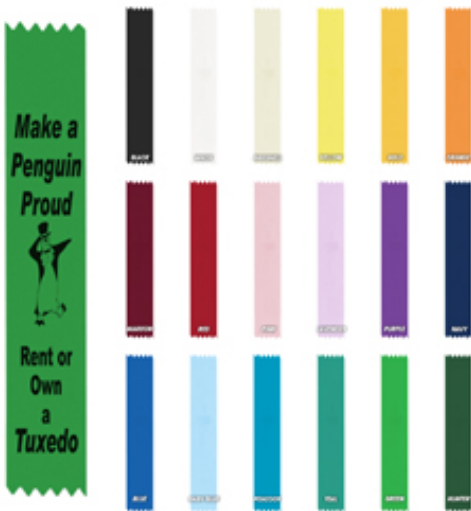

RP-15810 - 1 5/8"x10" Premium Custom Ribbon

Features:

This 1 5/8" x 10" premium grade custom ribbon features pinked edges to prevent fraying. With a variety of background color options, this eye-catching apparel accent is a beautiful complement to any award ceremony. These colorful award ribbons have plenty of space for a company name, logo or customized message. Dovetail bottom is available at no charge.

Colors:

Ribbon Colors: Black, Hunter, Green, Teal, Baby Blue, Blue, Peacock, Navy, Purple, Maroon, Red, Pink, Lavender, Orange, Gold, Yellow, White, and Egg Shell.

Production:

Normal production - 8 working days.

Item / Quantity	100	250	500	1000	2500	5000
RP-15810	1.294	0.724	0.520	0.446	0.418	0.358
Add'l Colors	0.060	0.060	0.054	0.048	0.048	0.044
Rainbow Foil	0.060	0.060	0.054	0.048	0.048	0.044

6A

Imprint:

Method:	Hot/Foil stamped.
Colors:	Gold, Silver, Bronze, Burgundy, Hunter, Aqua, Fuchsia, Blue, Navy, Red, Violet, Green, Rainbow, Purple, and Black.
Size:	1.4" x 9.5"
Multi-color:	Add 1 additional color running charge and 1 die charge for each additional color.