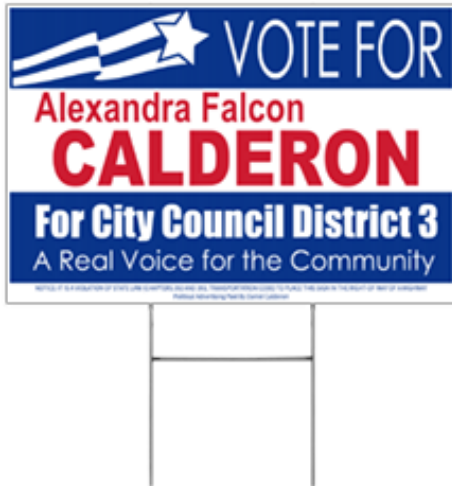

**BL-7325CS - 24" x 36" Yard Sign**

**Features:**

Sign up for success with this 24" x 36" all weather 4mm corrugated plastic white yard sign! This item is excellent for advertising sales, construction signs, campaign signs and other promotional events. Featuring a one color silkscreened imprint on one side, have your company logo or personalized message imprinted for maximum brand exposure. This eye-catching sign is sure to get your business noticed!

**Colors:**

White

**Production:**

Normal production - 8 working days

**Packaging:**

Bulk. Stakes box size: 31" x 9" x 11", 50 per box, 19lbs

**Size/Weight:**

24" L x 36" W 1 lbs. per thousand

**Options:**

Stakes 30"H x 10" W @ \$ 1.25(v) each.

Item / Quantity	10	25	50	100	250	500	1000
1 Color 2 Sides	17.920	10.460	8.230	7.150	6.310	5.850	5.620
1 Color 1 Side	27.150	14.150	10.310	8.380	7.080	6.380	6.080
2 Colors 1 Side	23.690	12.850	9.690	8.080	6.920	6.380	6.080
2 Colors 2 Sides	37.080	18.380	12.850	10.150	8.380	7.460	7.080