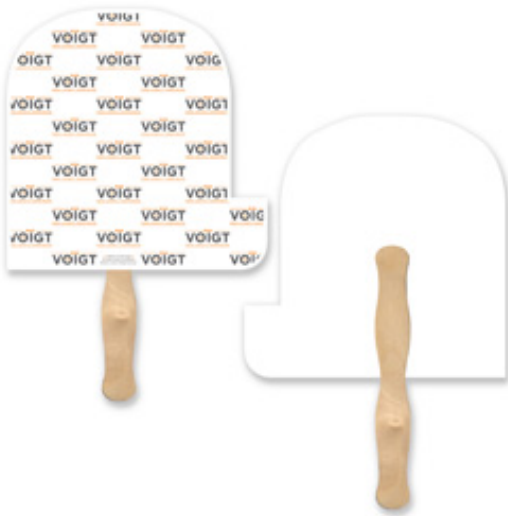

BL-7903-F1 - Full Color Elephant 1 Sided Fan

Features:

Your next promotional campaign is sure to be a breeze with this item on hand. Our full color fans are digitally offset printed one side only on 16 pt coated board stock. A basswood handle is attached with adhesive to the back of the fan. Excellent for any indoor or outdoor event for churches and businesses. These mini billboards will cool you off while displaying your custom promotion at venues like trade shows, political or corporate events, fundraisers, festivals, graduation, weddings, picnics, parties, games, parades, sports and other outdoor summer events. Choose from over 50 stock shapes to get your message spread with our Hand Fans! All fans have the stick glued to the back.

Size/Weight:

8" x 8"6 lbs. per thousand

Options:

N/A

Item / Quantity	100	250	500	1000	2500
BL-7903-F1	1.608	1.058	0.750	0.583	0.542

5C

Imprint:

Method: Digital Offset.