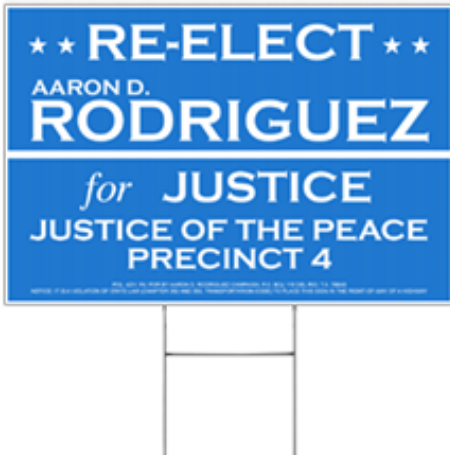

**BL-7325 - 24" x 36" Yard Sign**

**Features:**

Sign up for success with this 24" x 36" all weather 4mm corrugated plastic white yard sign! This item is excellent for advertising sales, construction signs, campaign signs and other promotional events. Featuring a one color silkscreened imprint on one side, have your company logo or personalized message imprinted for maximum brand exposure. This eye-catching sign is sure to get your business noticed!

**Colors:**

White

**Production:**

Normal production - 8 working days

**Packaging:**

Bulk. Stakes box size: 31"x9"x11", 50 per box, 19lbs

**Size/Weight:**

24" L x 36" W 1 lbs. per thousand

**Options:**

Stakes 30"H x 10" W @ \$ 1.25(v) each.

| Item / Quantity  | 10     | 25     | 50     | 100    | 250   | 500   | 1000  |
|------------------|--------|--------|--------|--------|-------|-------|-------|
| 1 Color 2 Sides  | 17.920 | 10.460 | 8.230  | 7.150  | 6.310 | 5.850 | 5.620 |
| 1 Color 1 Side   | 27.150 | 14.150 | 10.310 | 8.380  | 7.080 | 6.380 | 6.080 |
| 2 Colors 1 Side  | 23.690 | 12.850 | 9.690  | 8.080  | 6.920 | 6.380 | 6.080 |
| 2 Colors 2 Sides | 37.080 | 18.380 | 12.850 | 10.150 | 8.380 | 7.460 | 7.080 |

7D

**Imprint:**

- Method:** Silk-Screen
- Colors:** 30 stock colors to choose from!
- Size:** 23"L X 35"W
- Multi-color:** Available.

**Set-up Charges(v):**

- Artwork:** No art charge if digital camera-ready artwork (email, disk or upload) is supplied. Art preparation charges apply if digital camera-ready artwork is not supplied, (see general information for details).
- Plates:** No Set-up Charge, PMS Color Match: \$25.00(v). Copy change charge \$ 40.00(v). Color change charge \$ 40.00(v).
- Proofs:** Color email proofs are provided at no charge. Pre-production product samples are \$50.00(v) per color plus cost of product, allow 3-5 working days. Upon approval of product samples, no other set-up charges.