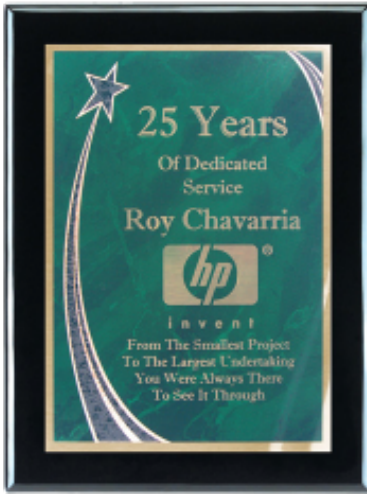

PB8100-RSGN - Black Plaque / Green Plate - 8" x 10"

Features:

This special Piano-Wood Finish takes up to 10 separate coats of lacquer and continuous polishing to give the wood that real piano gleam and smooth beveled edges. Imprint lasers gold.

Colors:

Jet Black Plaque, With Green Rising Star Plate.

Production:

Normal production - 8 working days. For rush service - (click for details).

Packaging:

Packaged in presentation gift box.

Size/Weight:

Plaque: 8" x 10", Plate: 6" x 80 lbs. per thousand