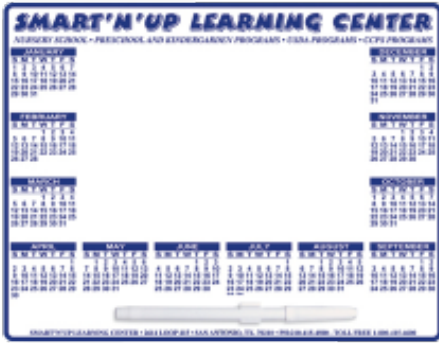

MB-8400 - 8 1/2 X 11 Memo Boards

Features:

This 8 1/2" x 11" memo board is printed on 10 point, coated board stock and protected with double-sided lamination. Each memo board includes one dry erase marker with C-clip and magnets or two-way permanent adhesive tape on the back of the product. This promotional giveaway is excellent for offices, homes, and schools. What a great way to promote tutoring centers, after-school programs and much more!