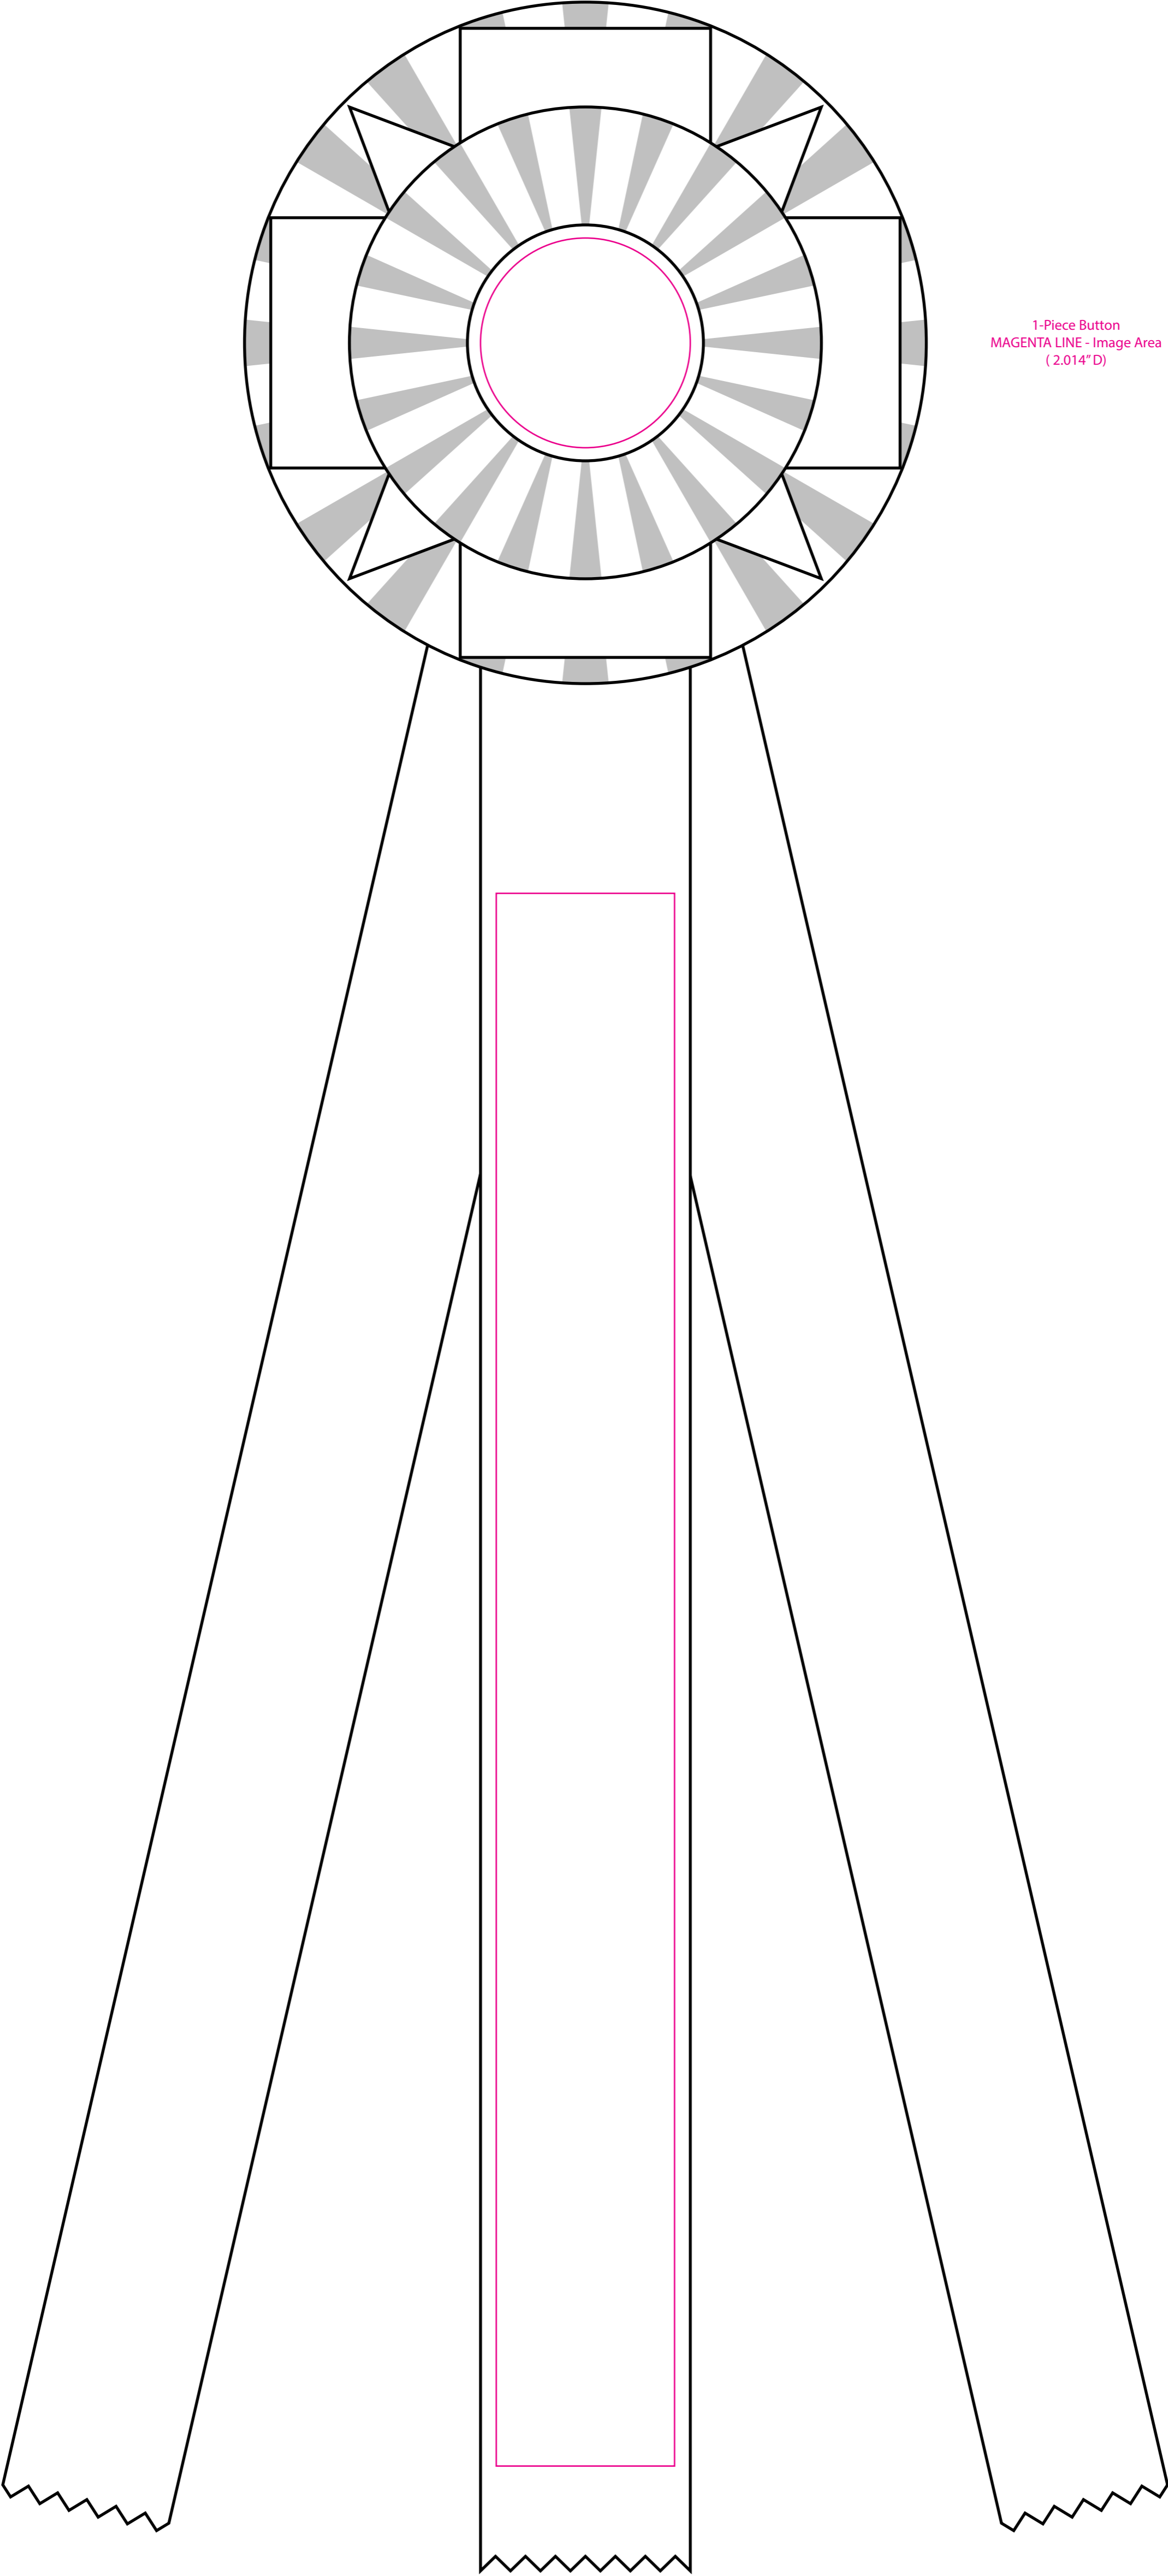

R65PFSP3-18

1-Piece Button
MAGENTA LINE - Image Area
(2.014" D)

Ribbon Streamer
MAGENTA LINE - Image Area
(1.7" x 15")