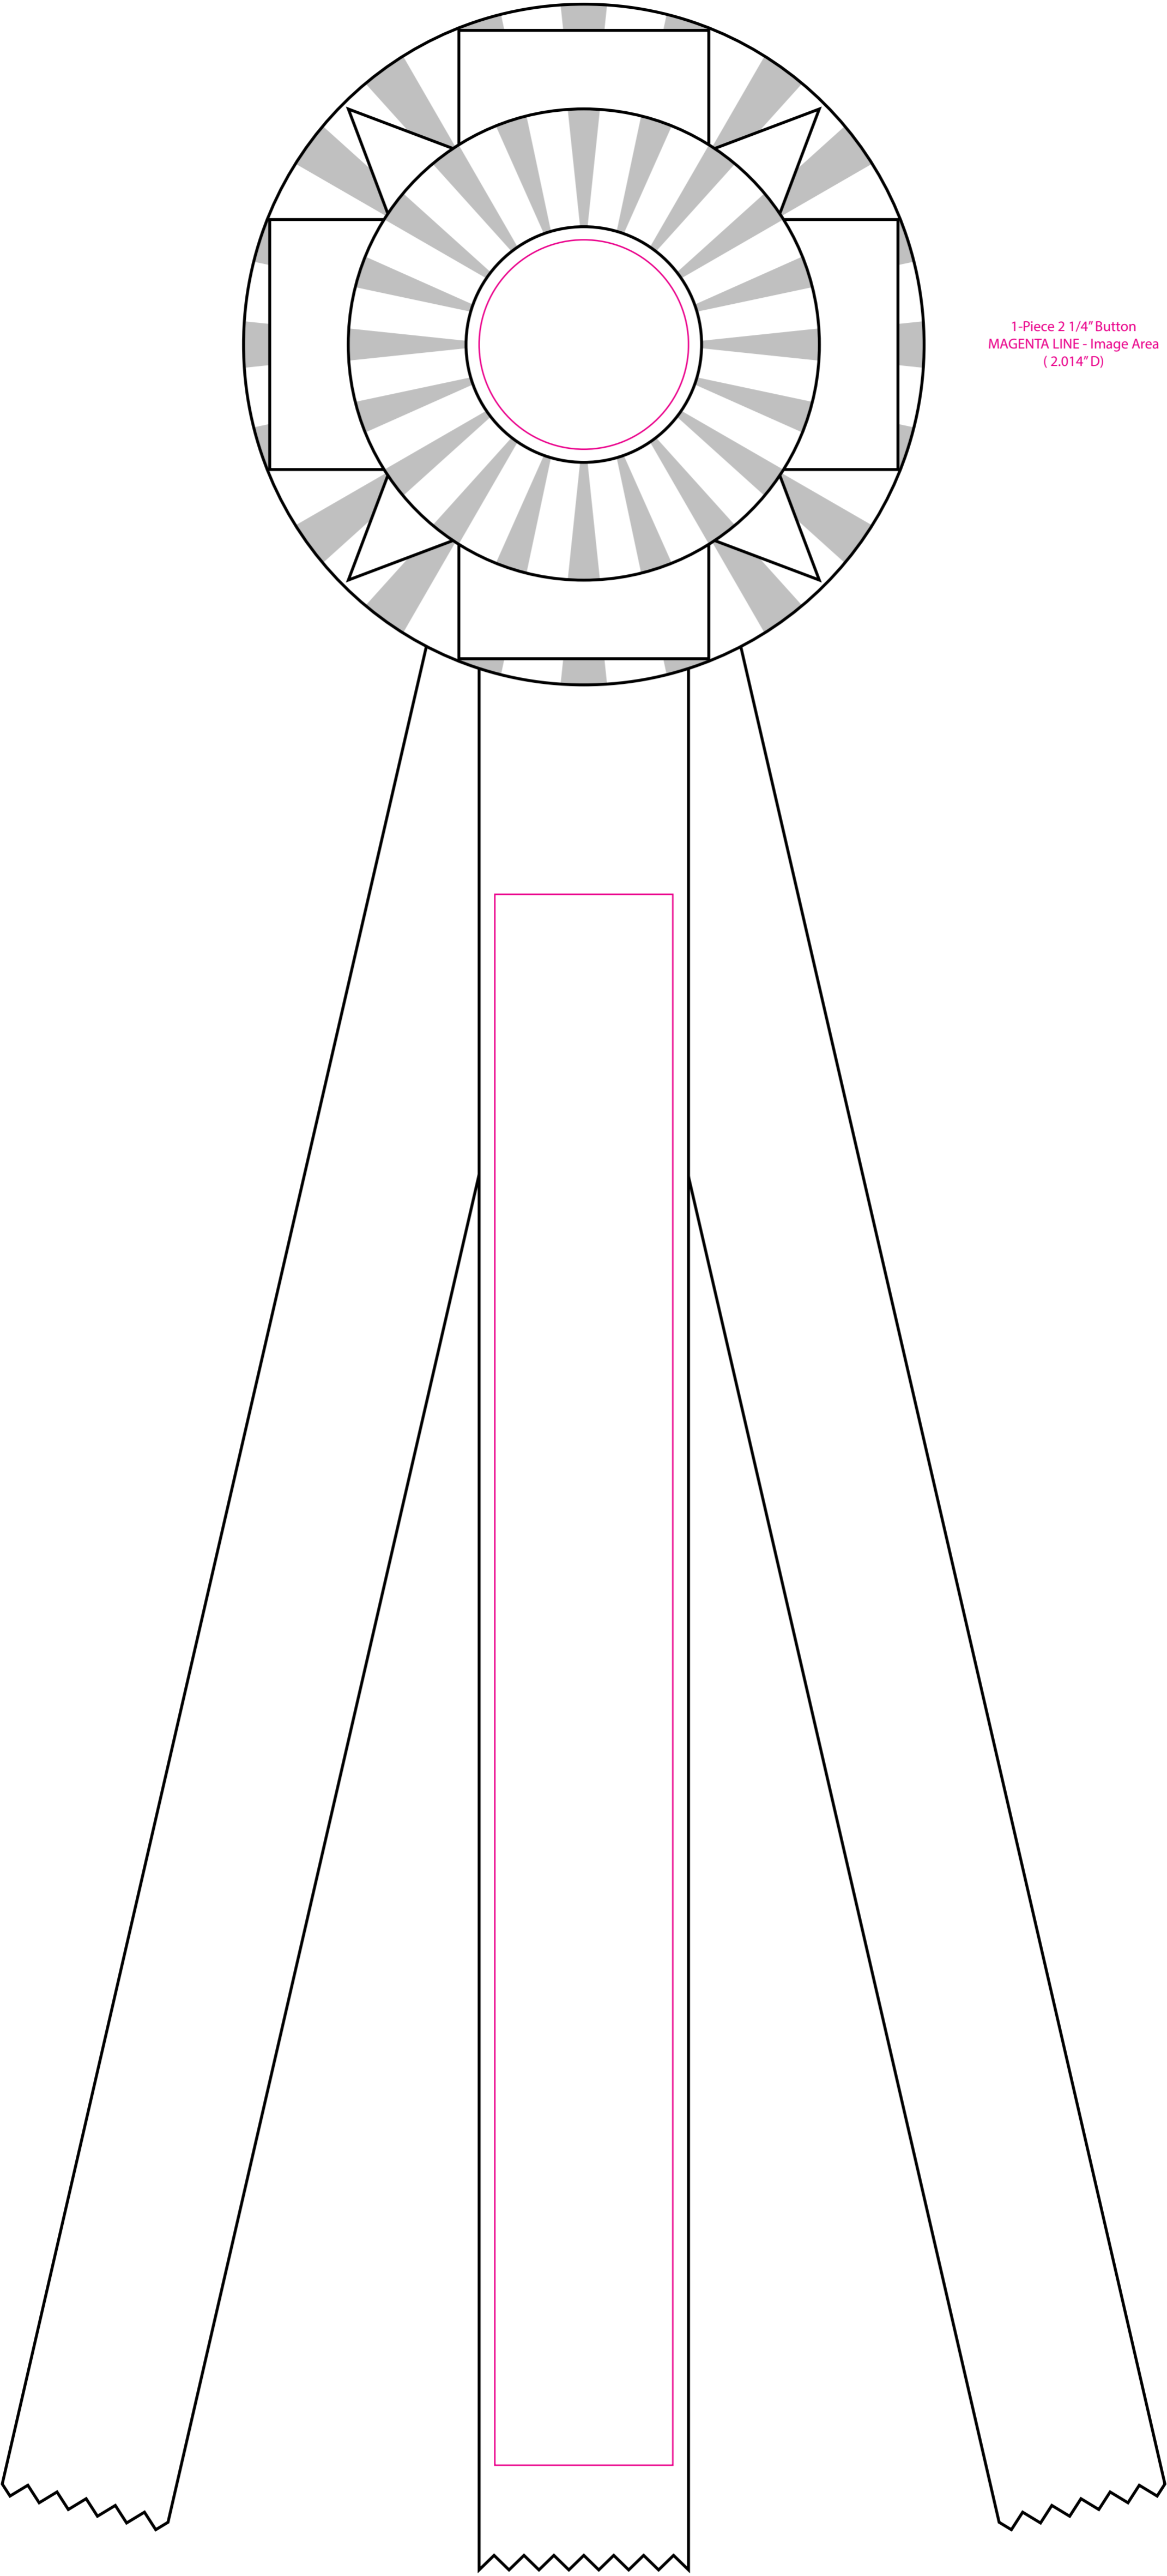

R65FPR3-18
6 1/2" Double Rosette with Folds and Points 18" Streamers

1-Piece 2 1/4" Button
MAGENTA LINE - Image Area
(2.014"D)

2"W Ribbon Center Streamer
MAGENTA LINE - Image Area
(1.7" x 15")