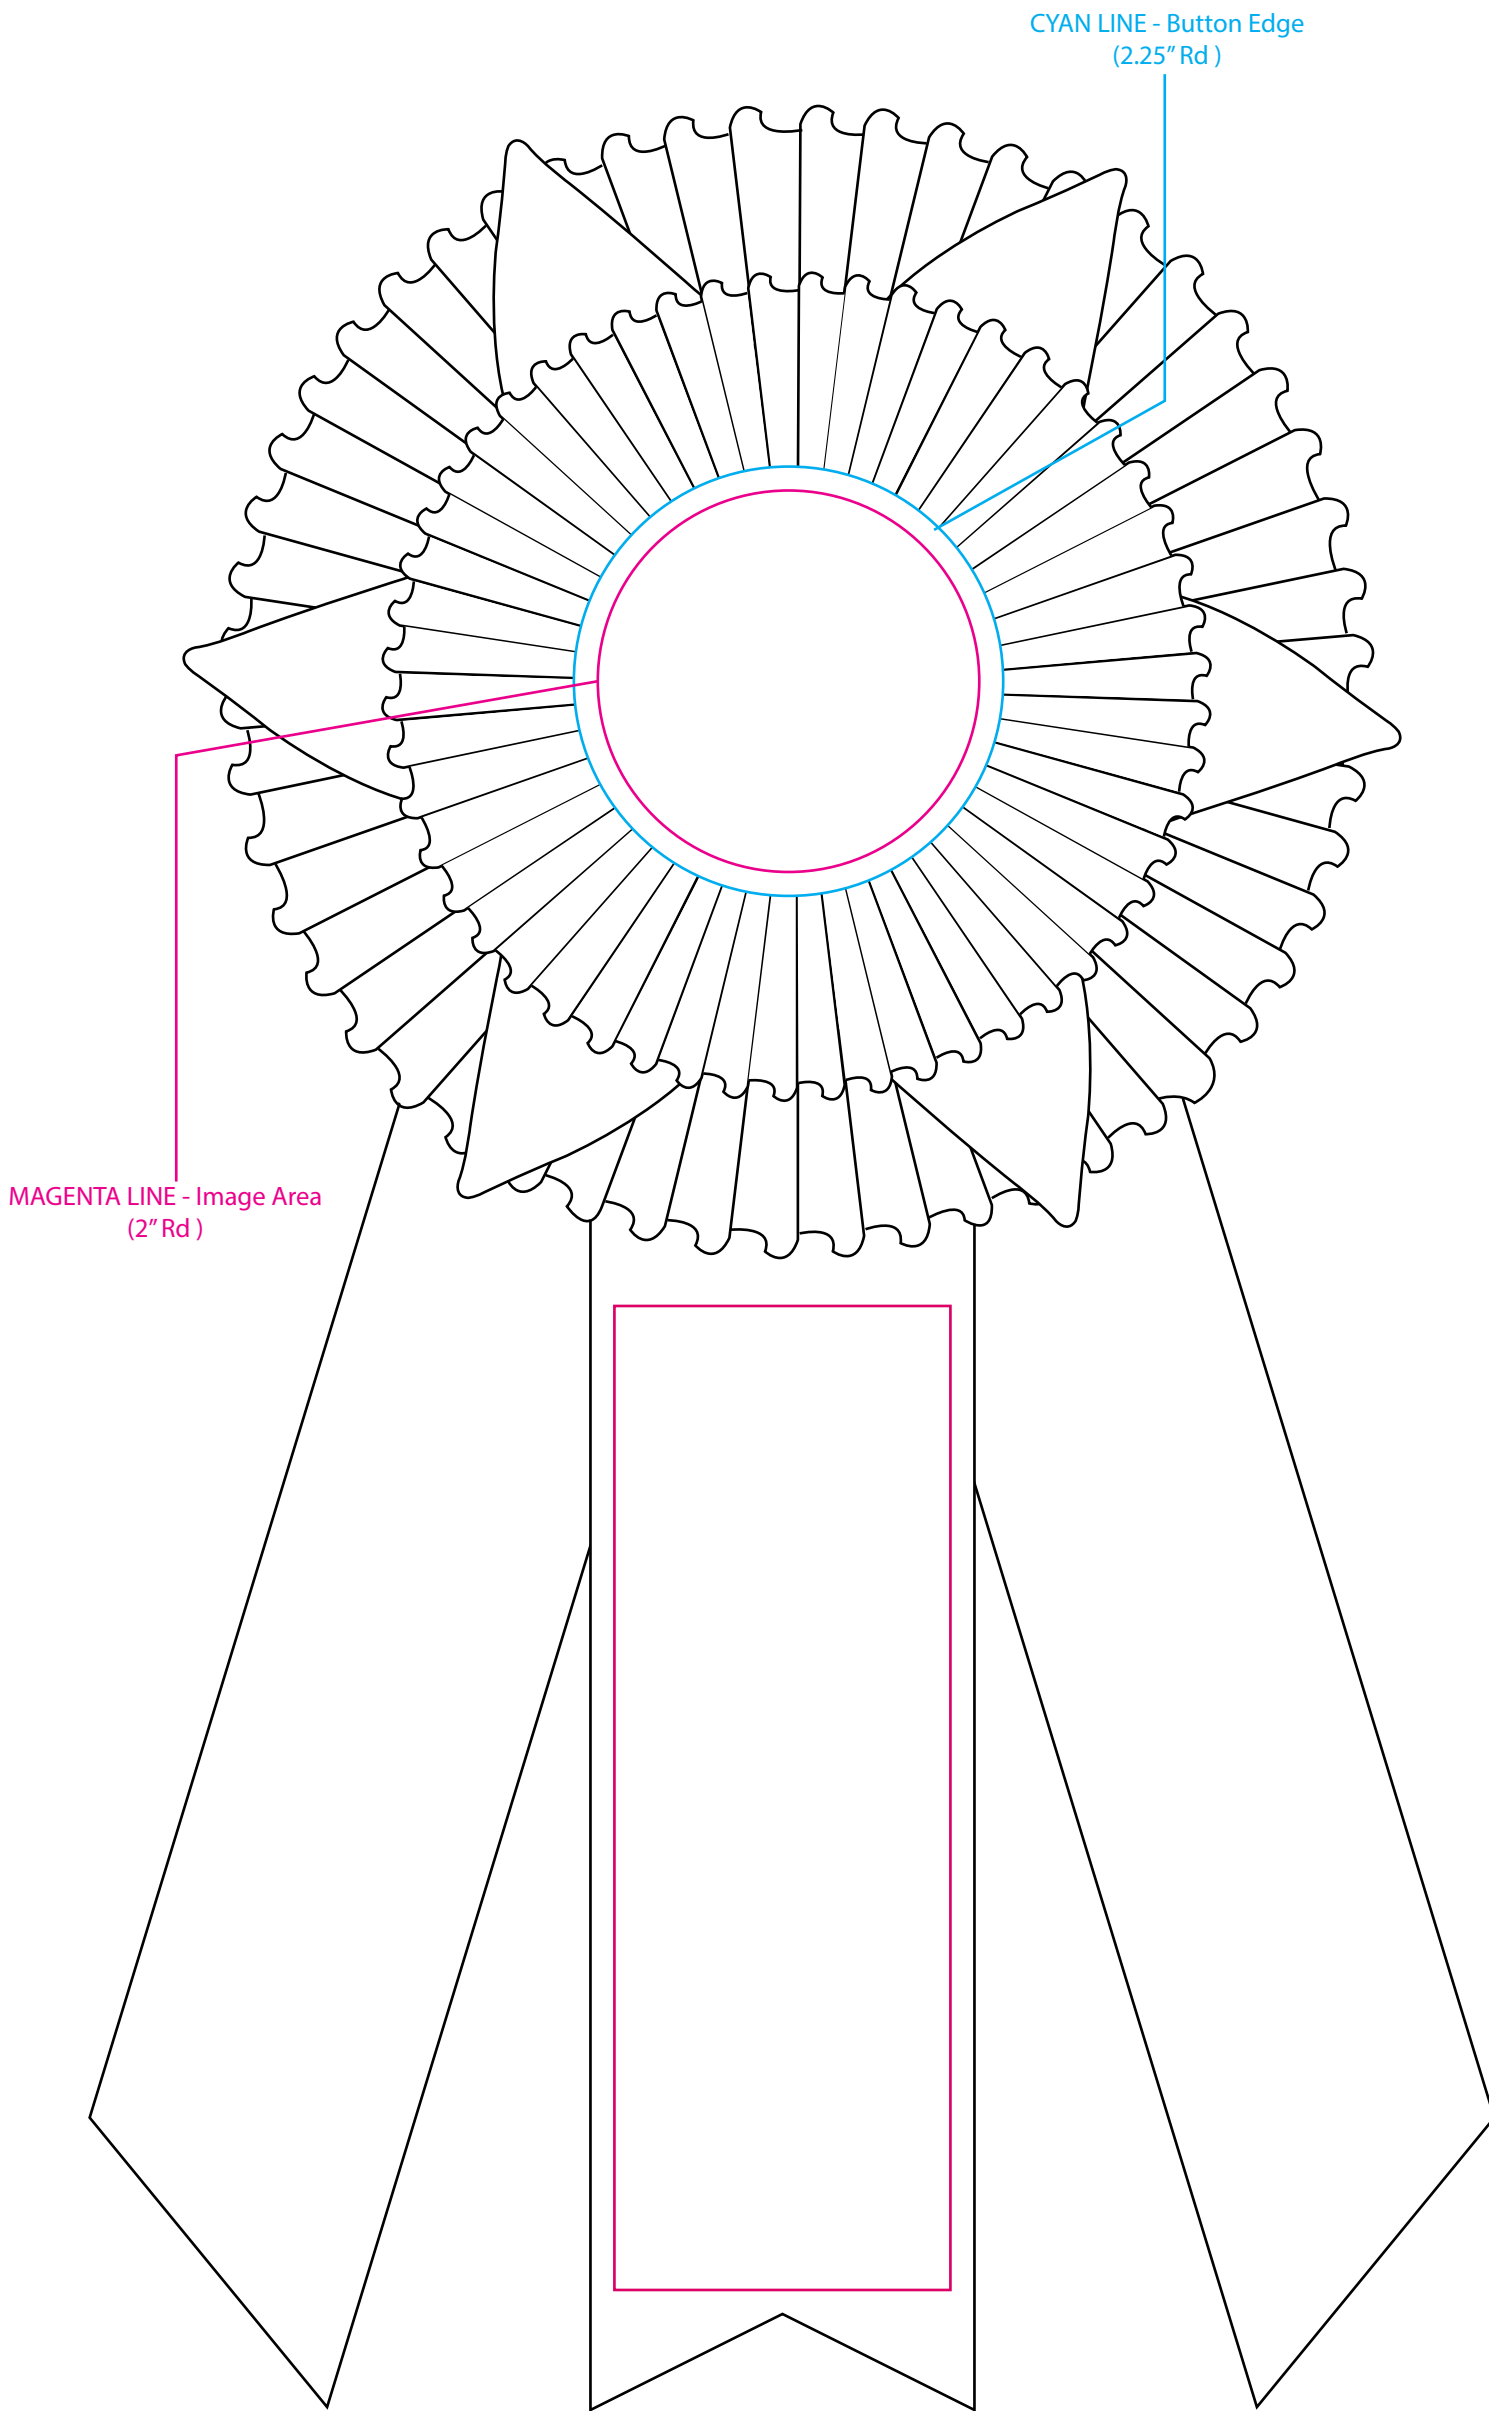

# RO2F-6123

Item Number	Rosette Size	Total Length
RO2F-6123	6"	12"
Description		
Three streamer 2" middle dovetail & 1-5/8" sides angled		