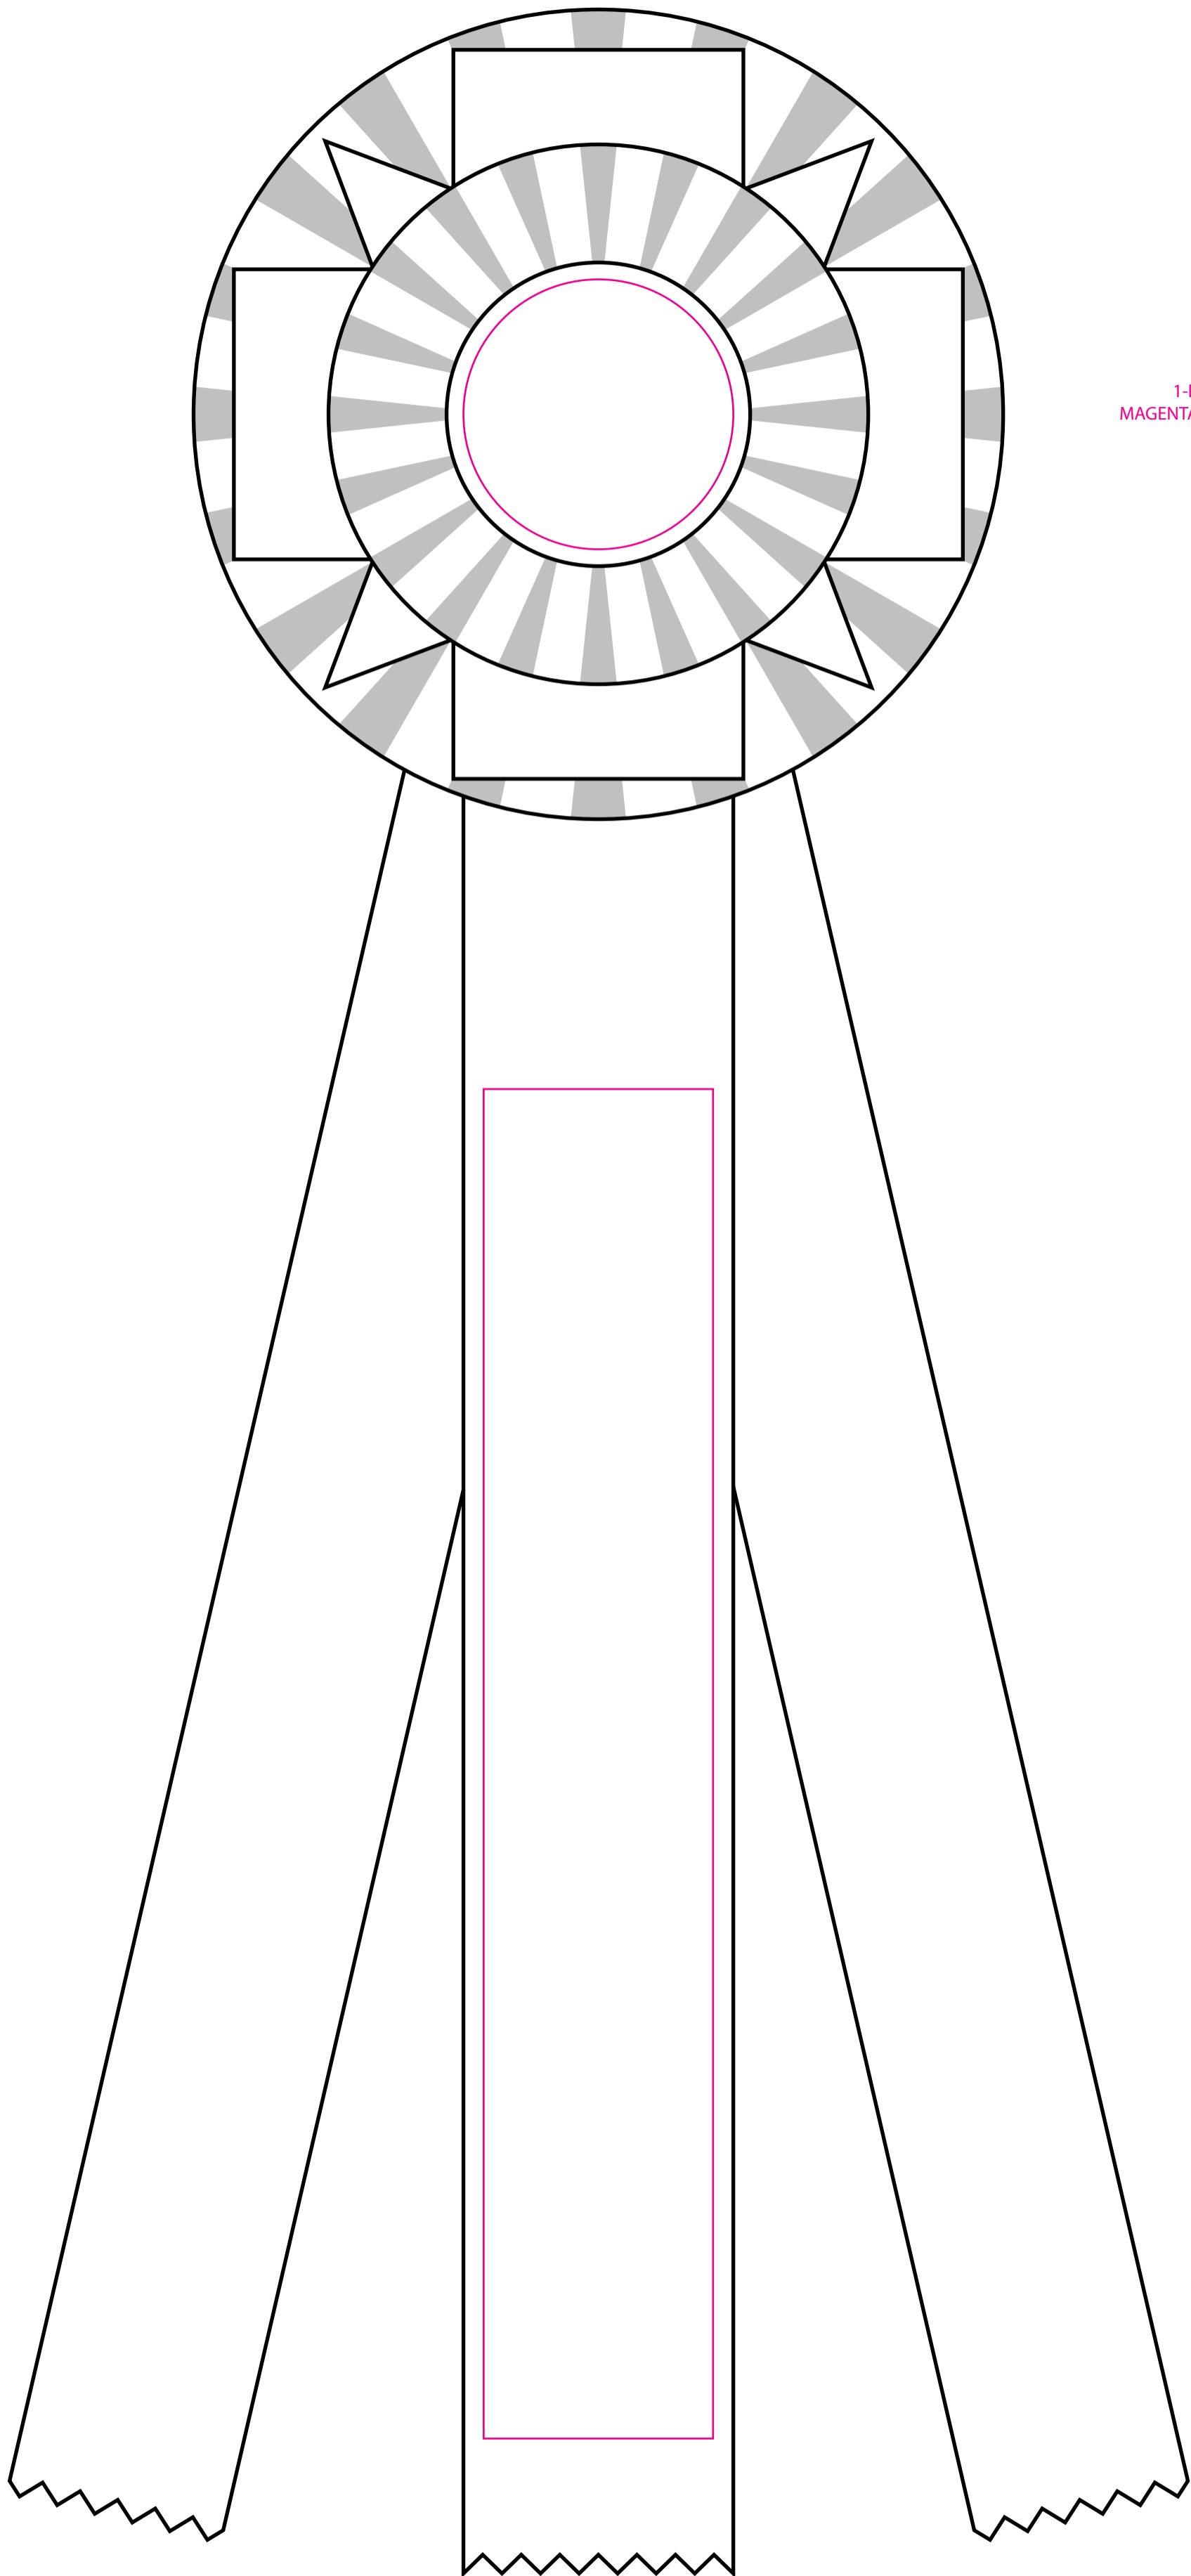

R60PFSP3-13

1-Piece Button
MAGENTA LINE - Image Area
(2.014" D)

Ribbon Streamer
MAGENTA LINE - Image Area
(1.7" x 10")