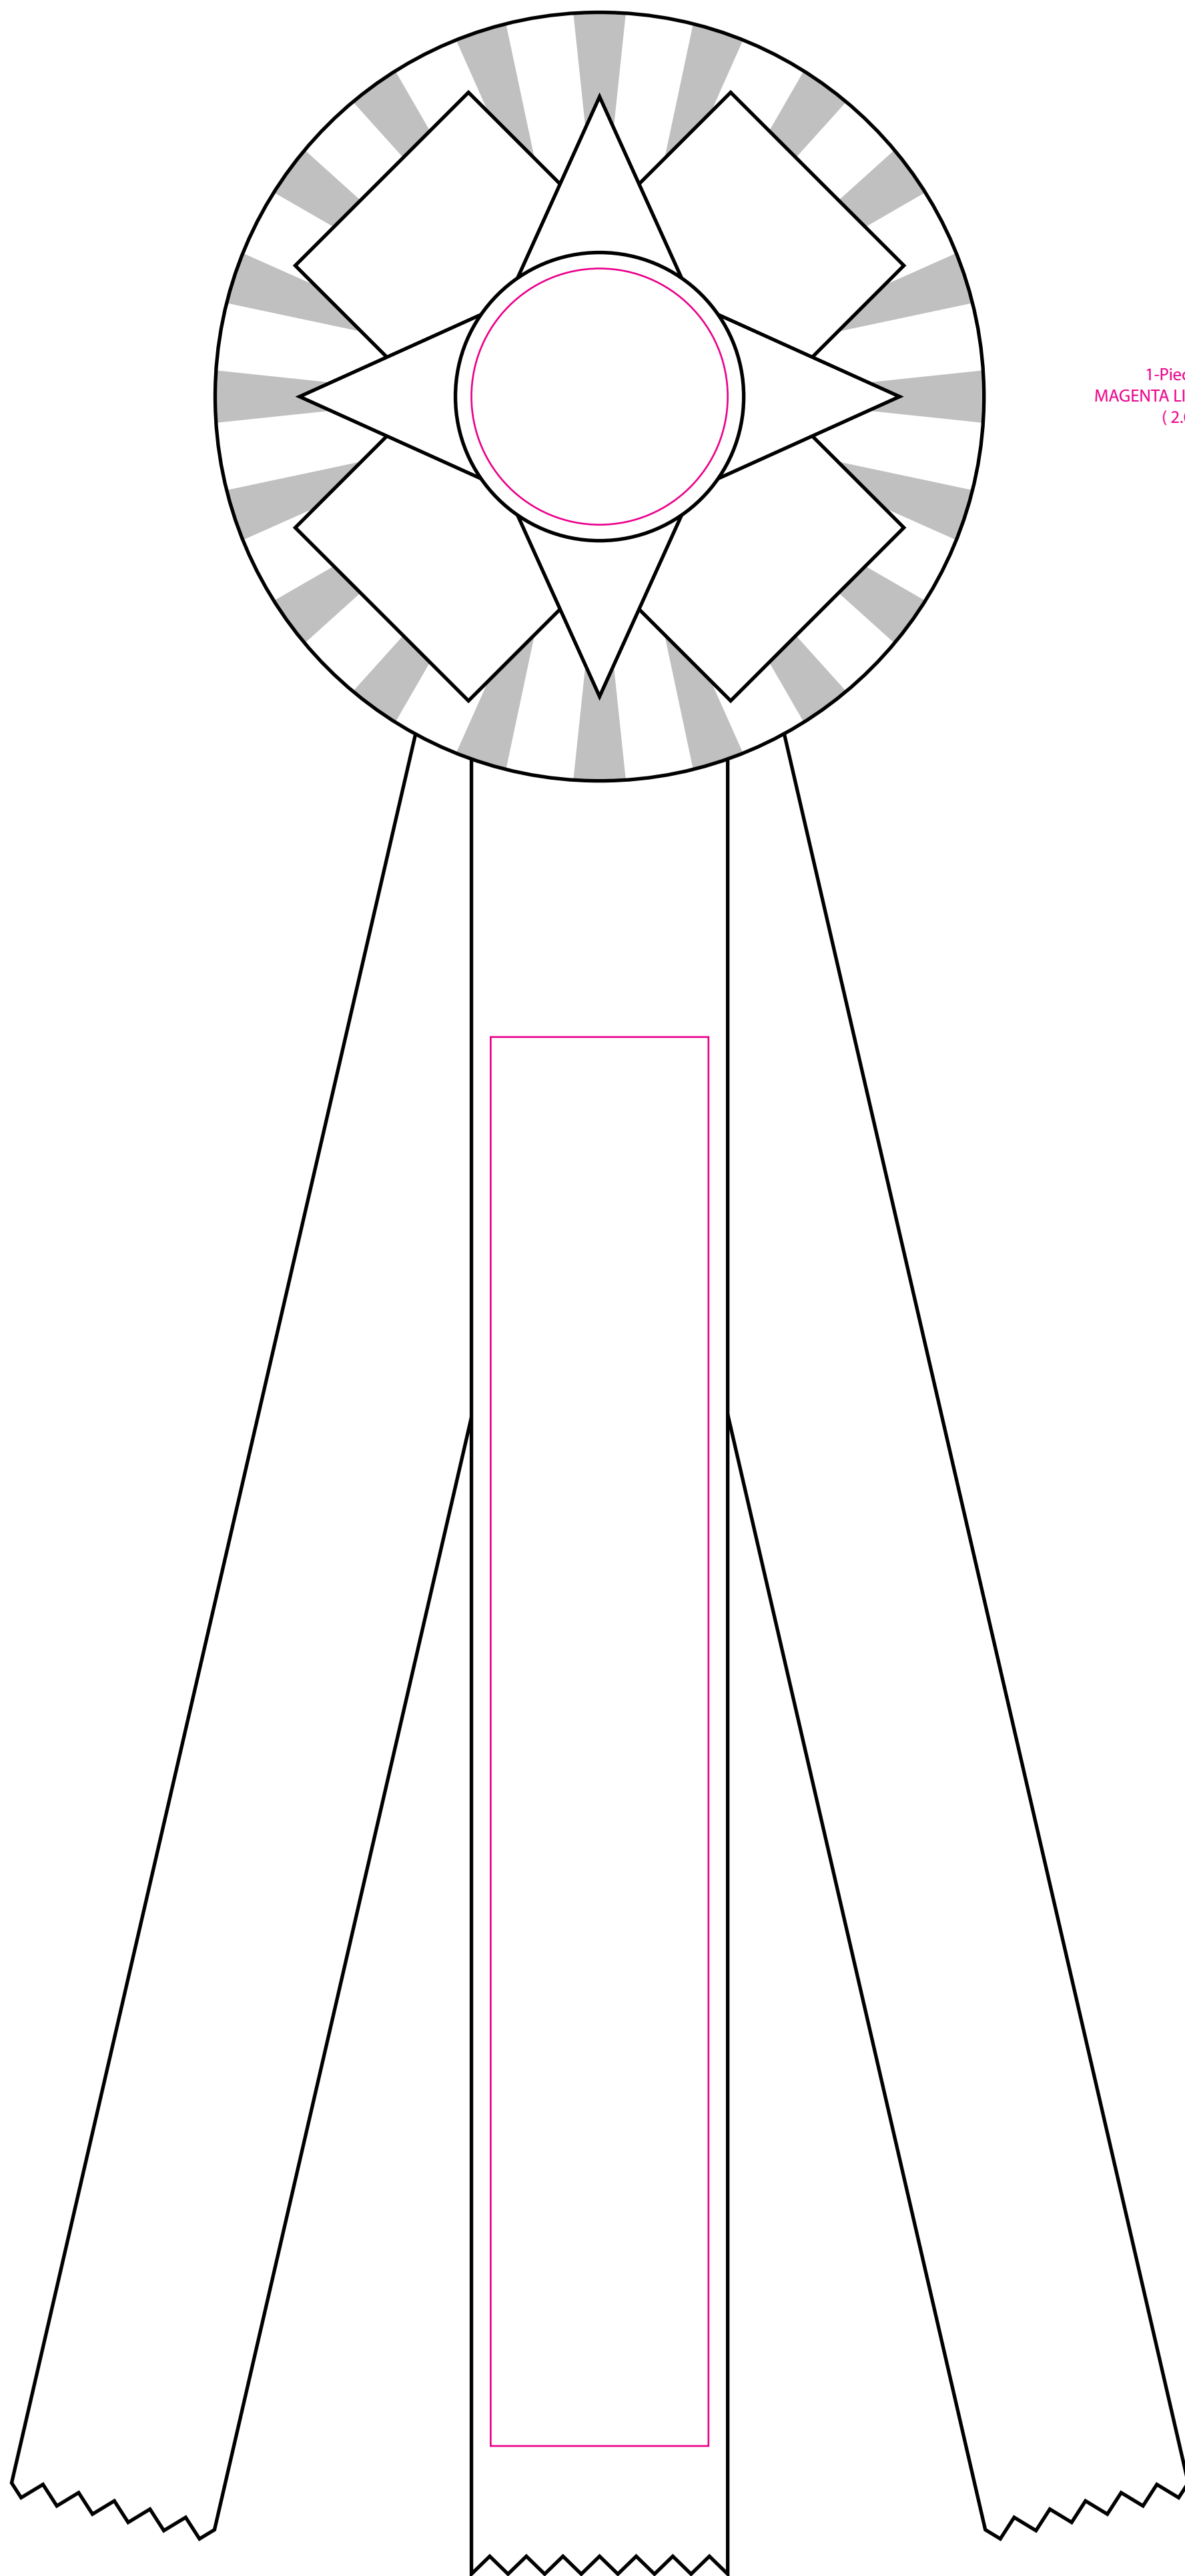

R60PFS3-14

1-Piece Button
MAGENTA LINE - Image Area
(2.014" D)

Ribbon Streamer
MAGENTA LINE - Image Area
(1.7" x 11")