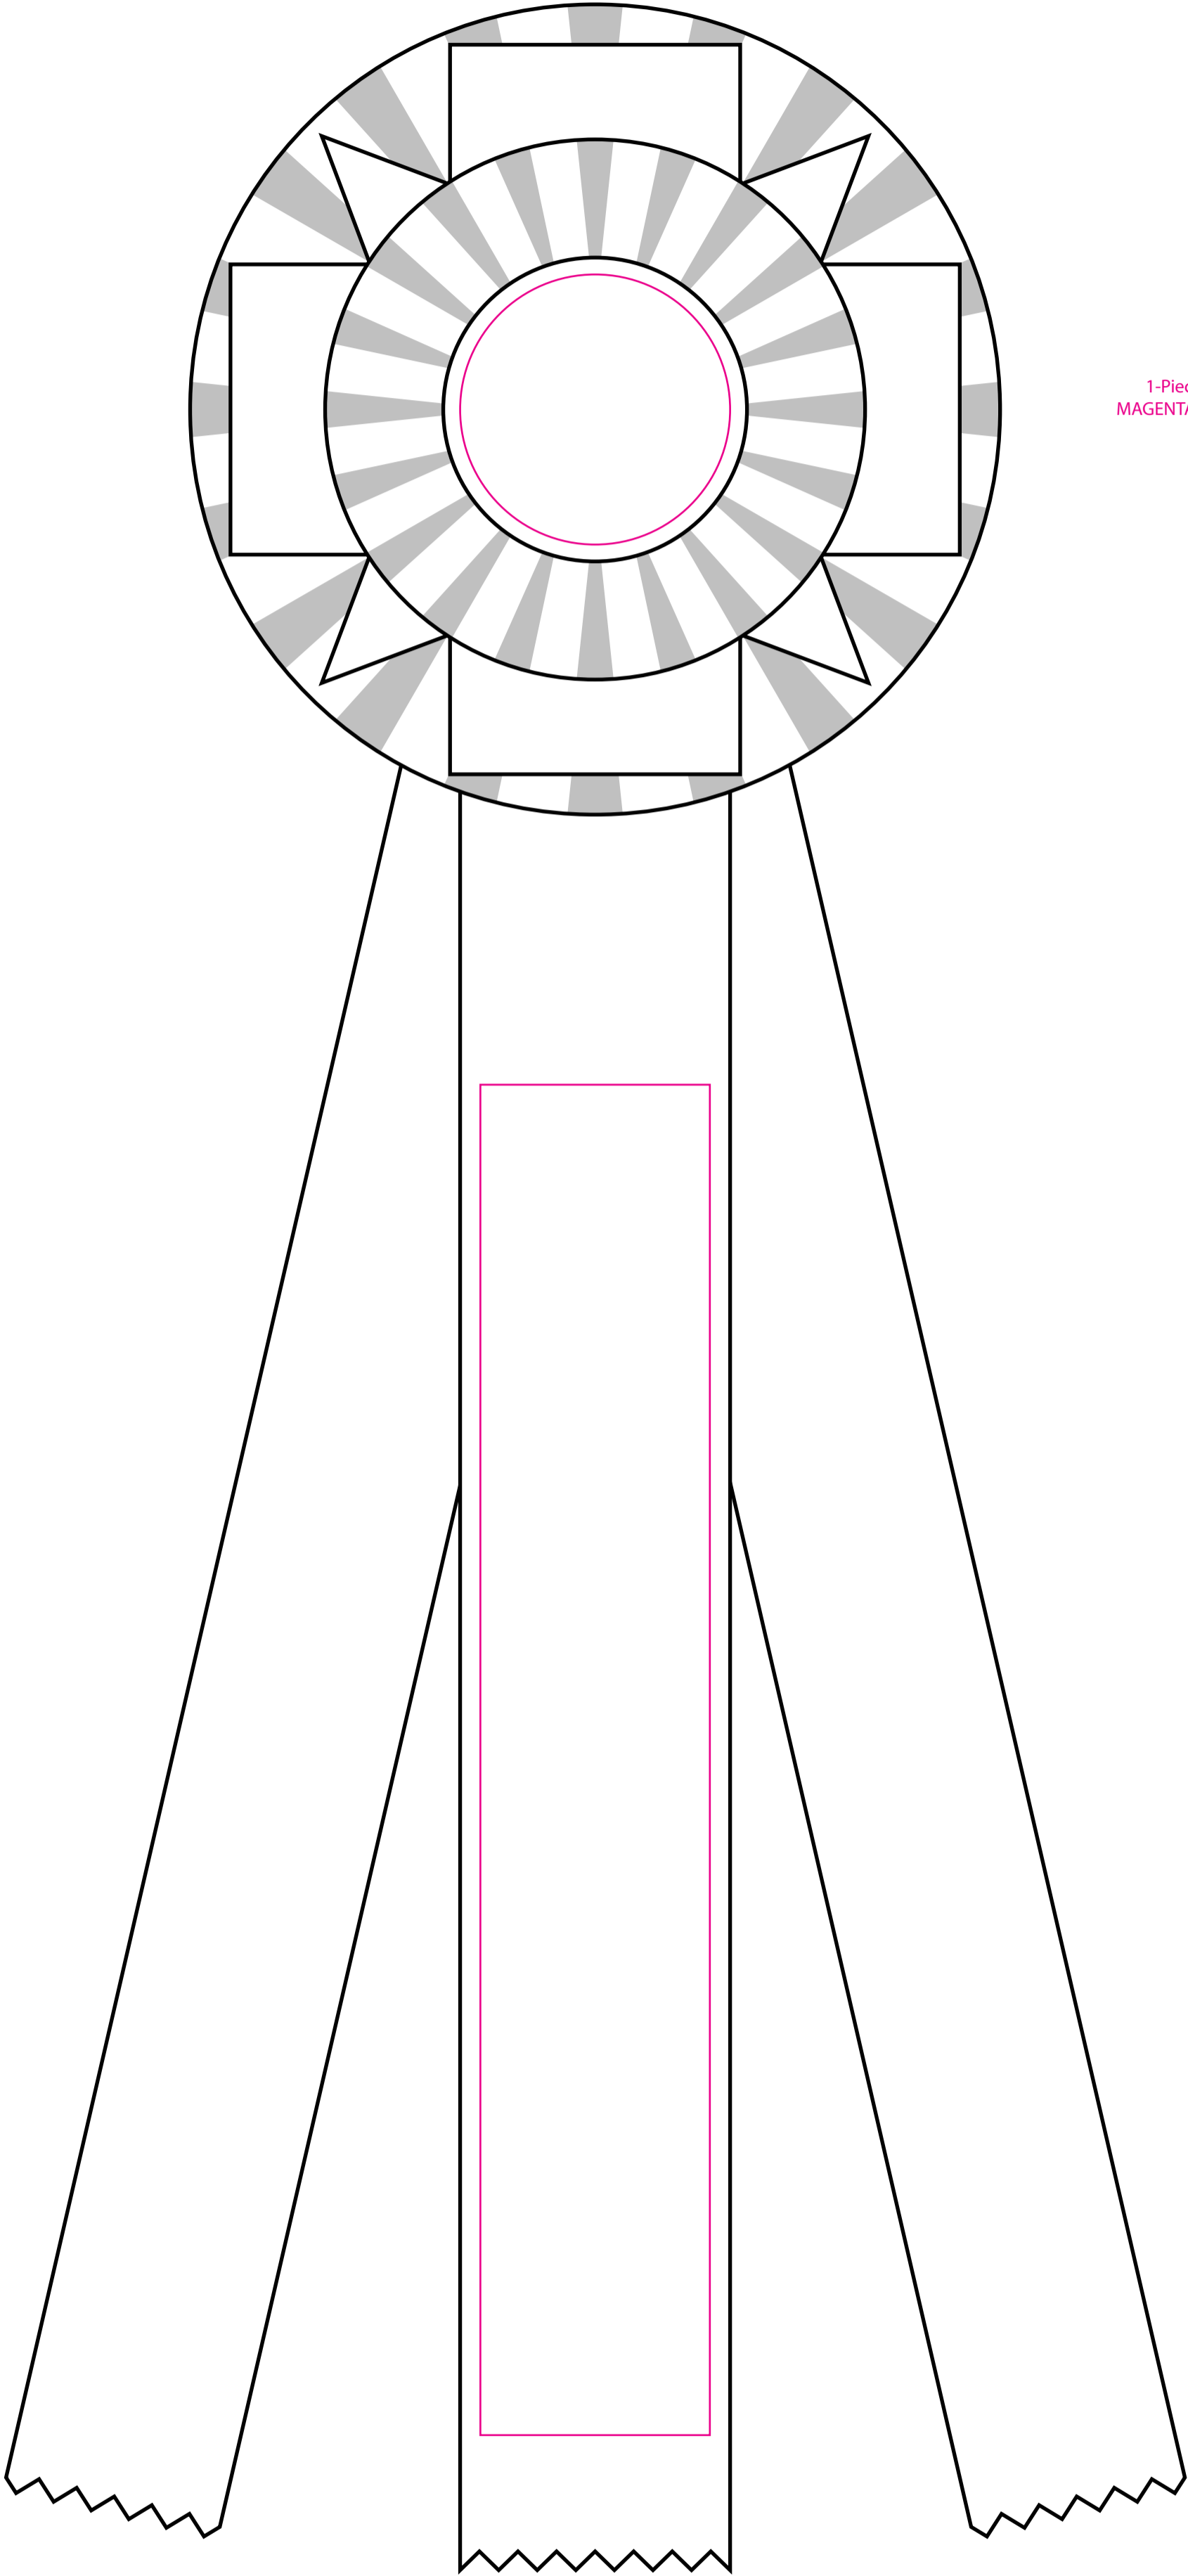

**R60FPR3-13**  
**6" Double Rosette with Points and Folds 13" Streamers**

1-Piece 2 1/4" Button  
MAGENTA LINE - Image Area  
(2.014" D)

2"W Ribbon Center Streamer  
MAGENTA LINE - Image Area  
(1.7" x 10")