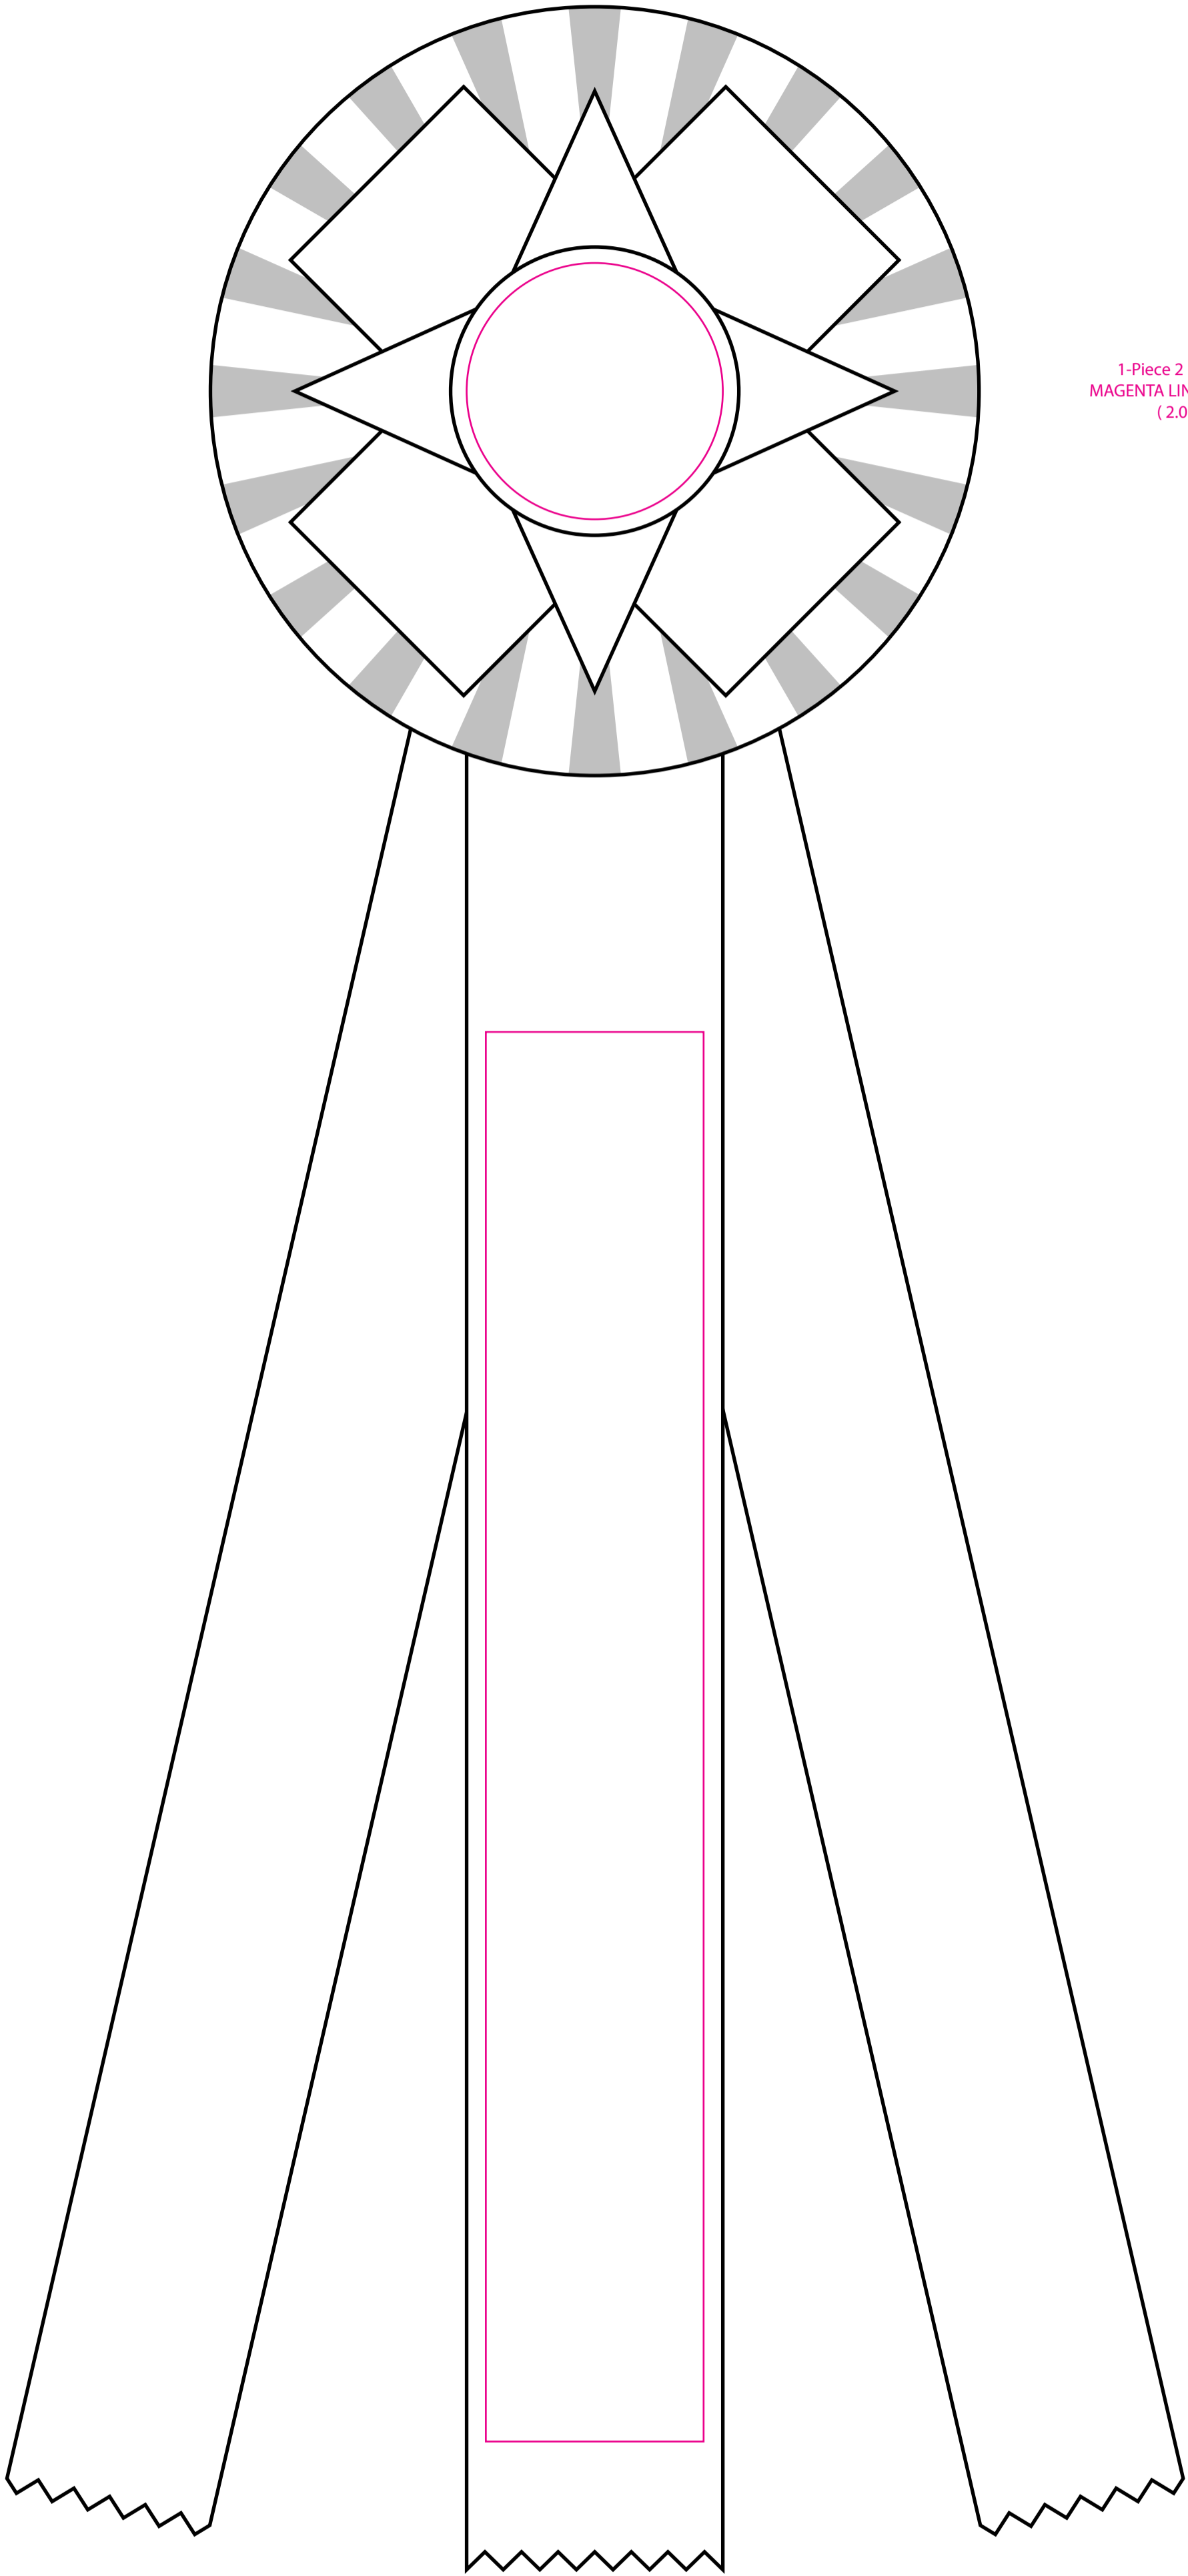

R60FP3-14

6" Single Rosette with Points and Folds 14" Streamers

1-Piece 2 1/4" Button
MAGENTA LINE - Image Area
(2.014" D)

2"W Ribbon Center Streamer
MAGENTA LINE - Image Area
(1.7" x 11")