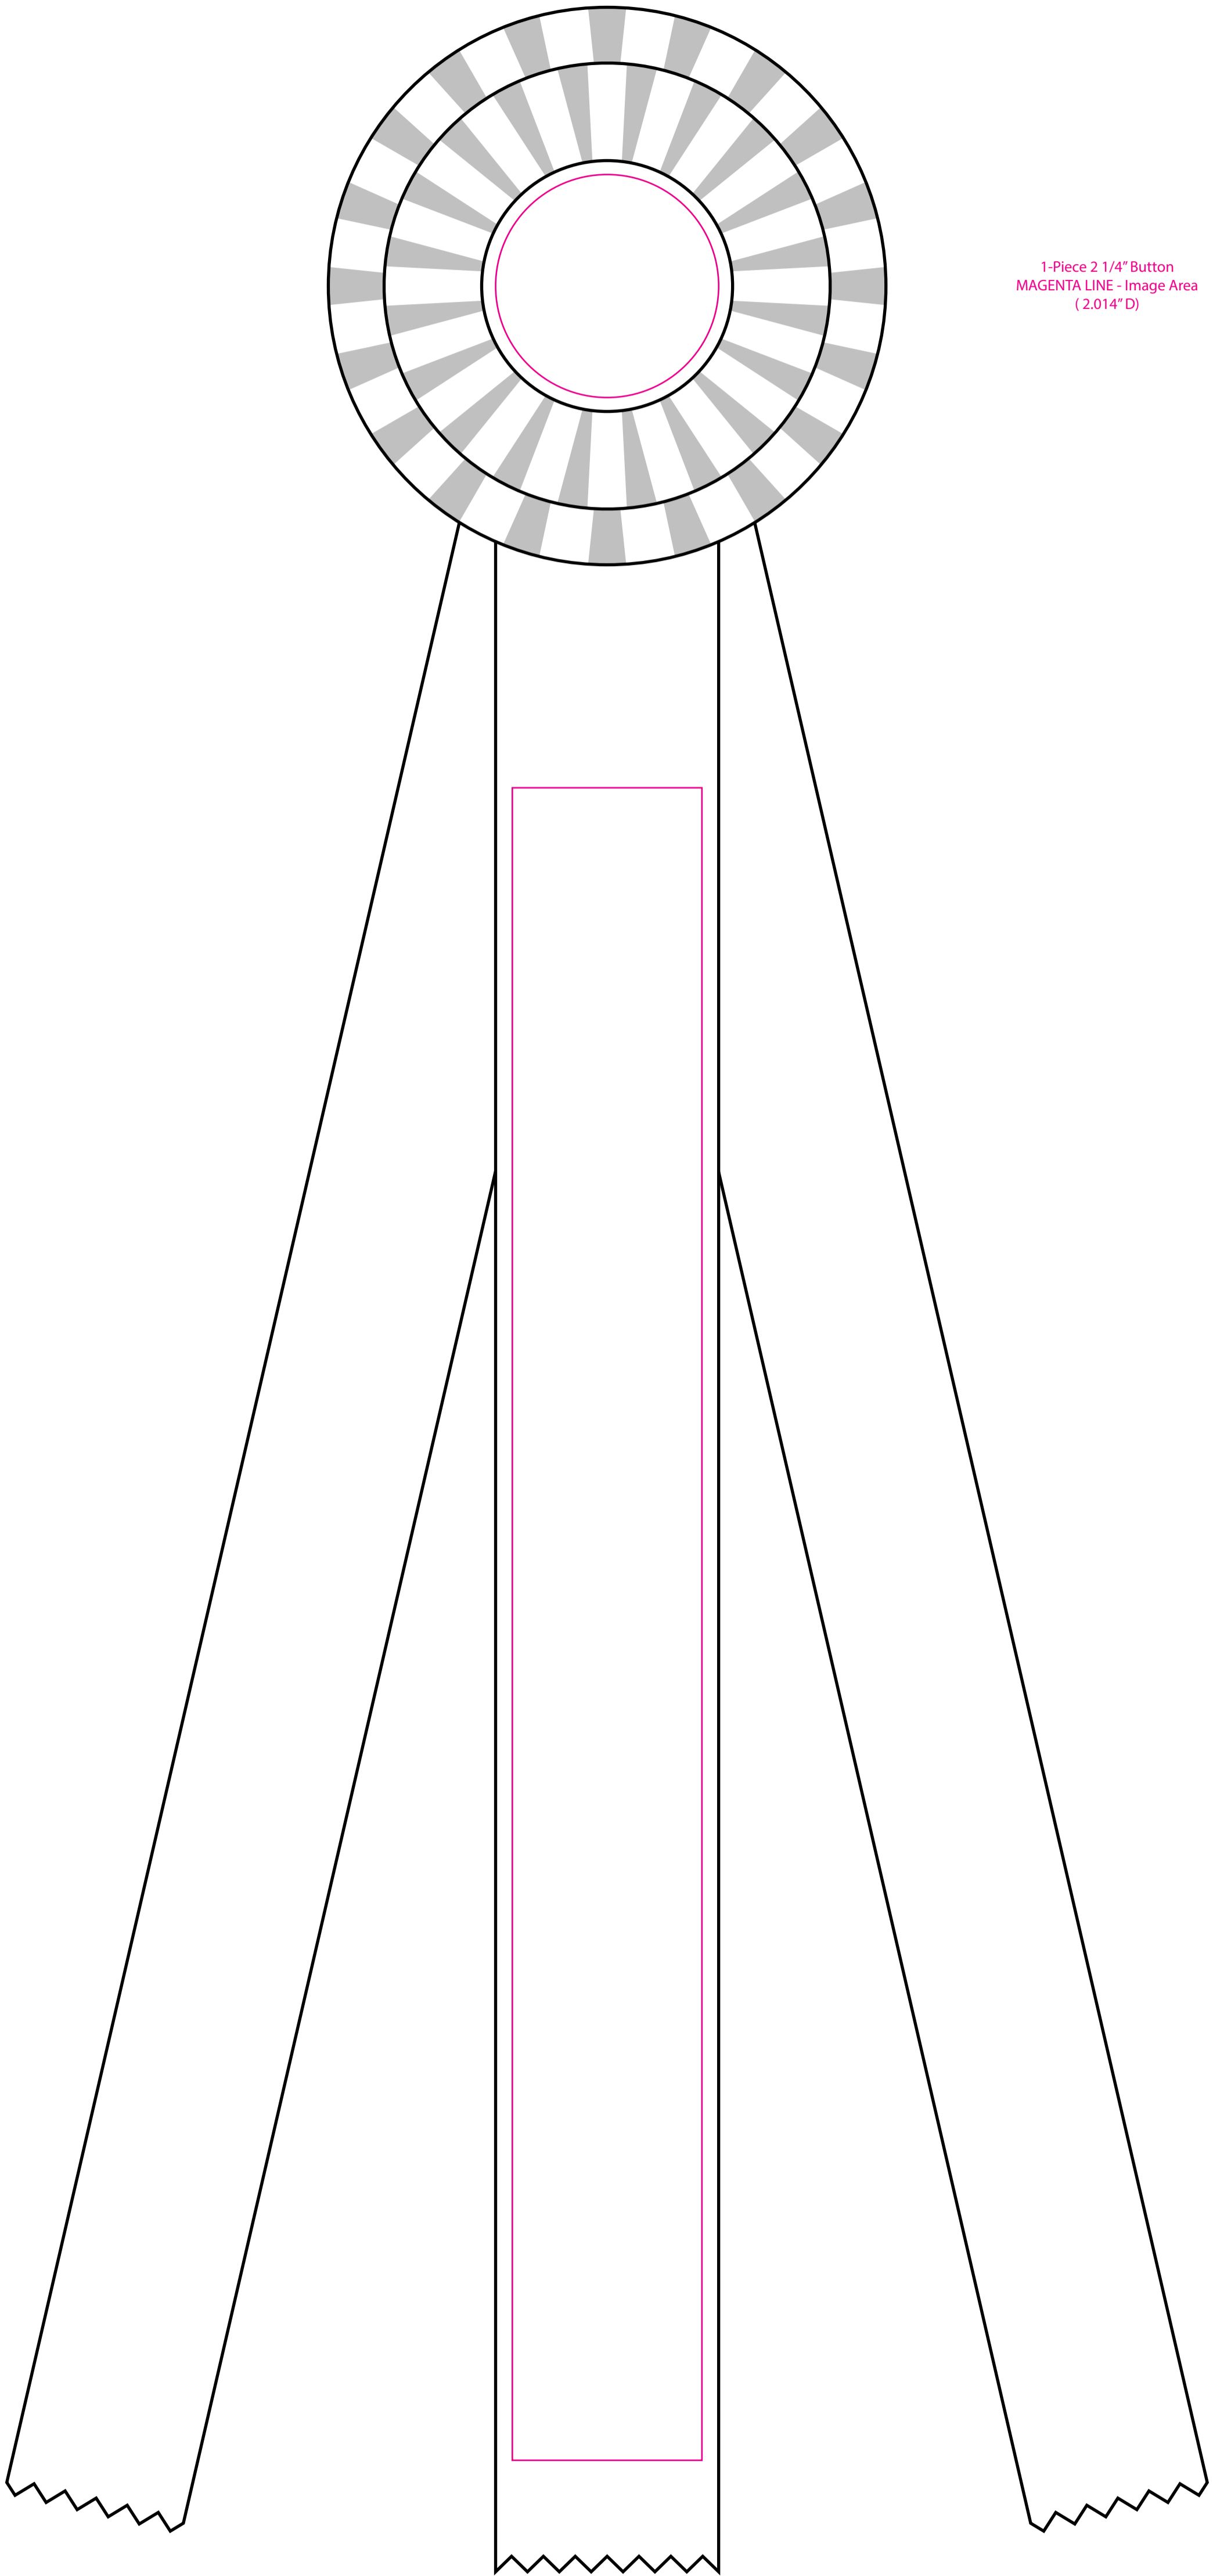

**R50PP3-18**  
**5" Double Rosette 18" Streamers**

1-Piece 2 1/4" Button  
MAGENTA LINE - Image Area  
(2.014" D)

2"W Ribbon Center Streamer  
MAGENTA LINE - Image Area  
(1.7" x 15")