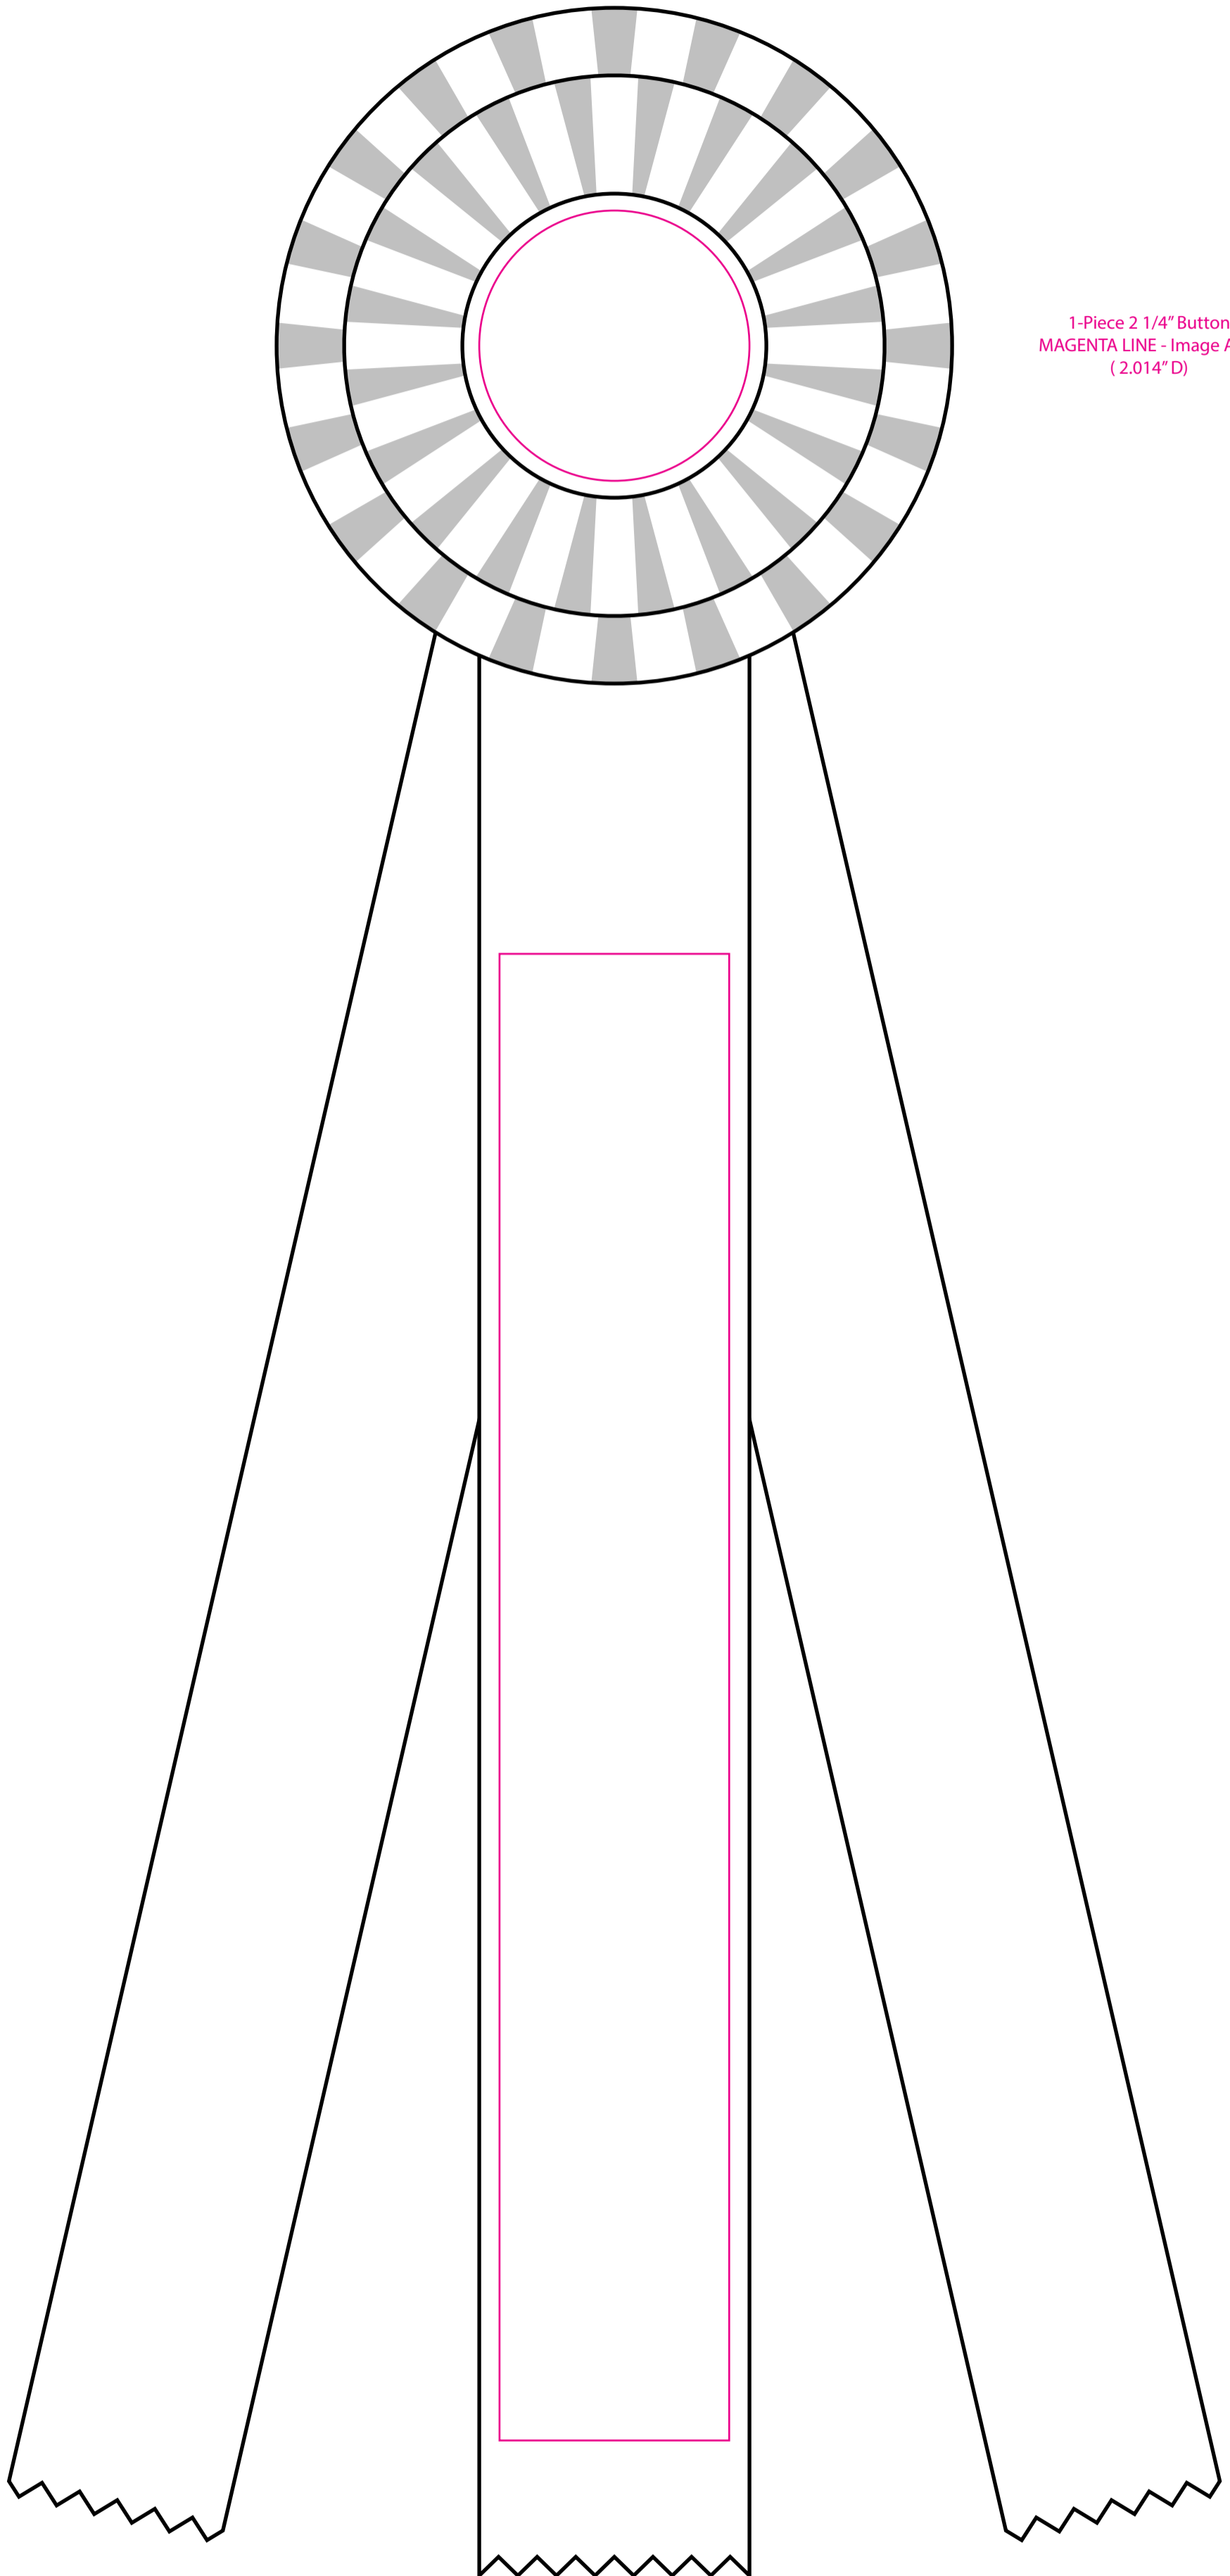

**R50R3-14**  
**5" Double Rosette 14" Streamers**

1-Piece 2 1/4" Button  
MAGENTA LINE - Image Area  
(2.014" D)

2"W Ribbon Center Streamer  
MAGENTA LINE - Image Area  
(1.7" x 11")