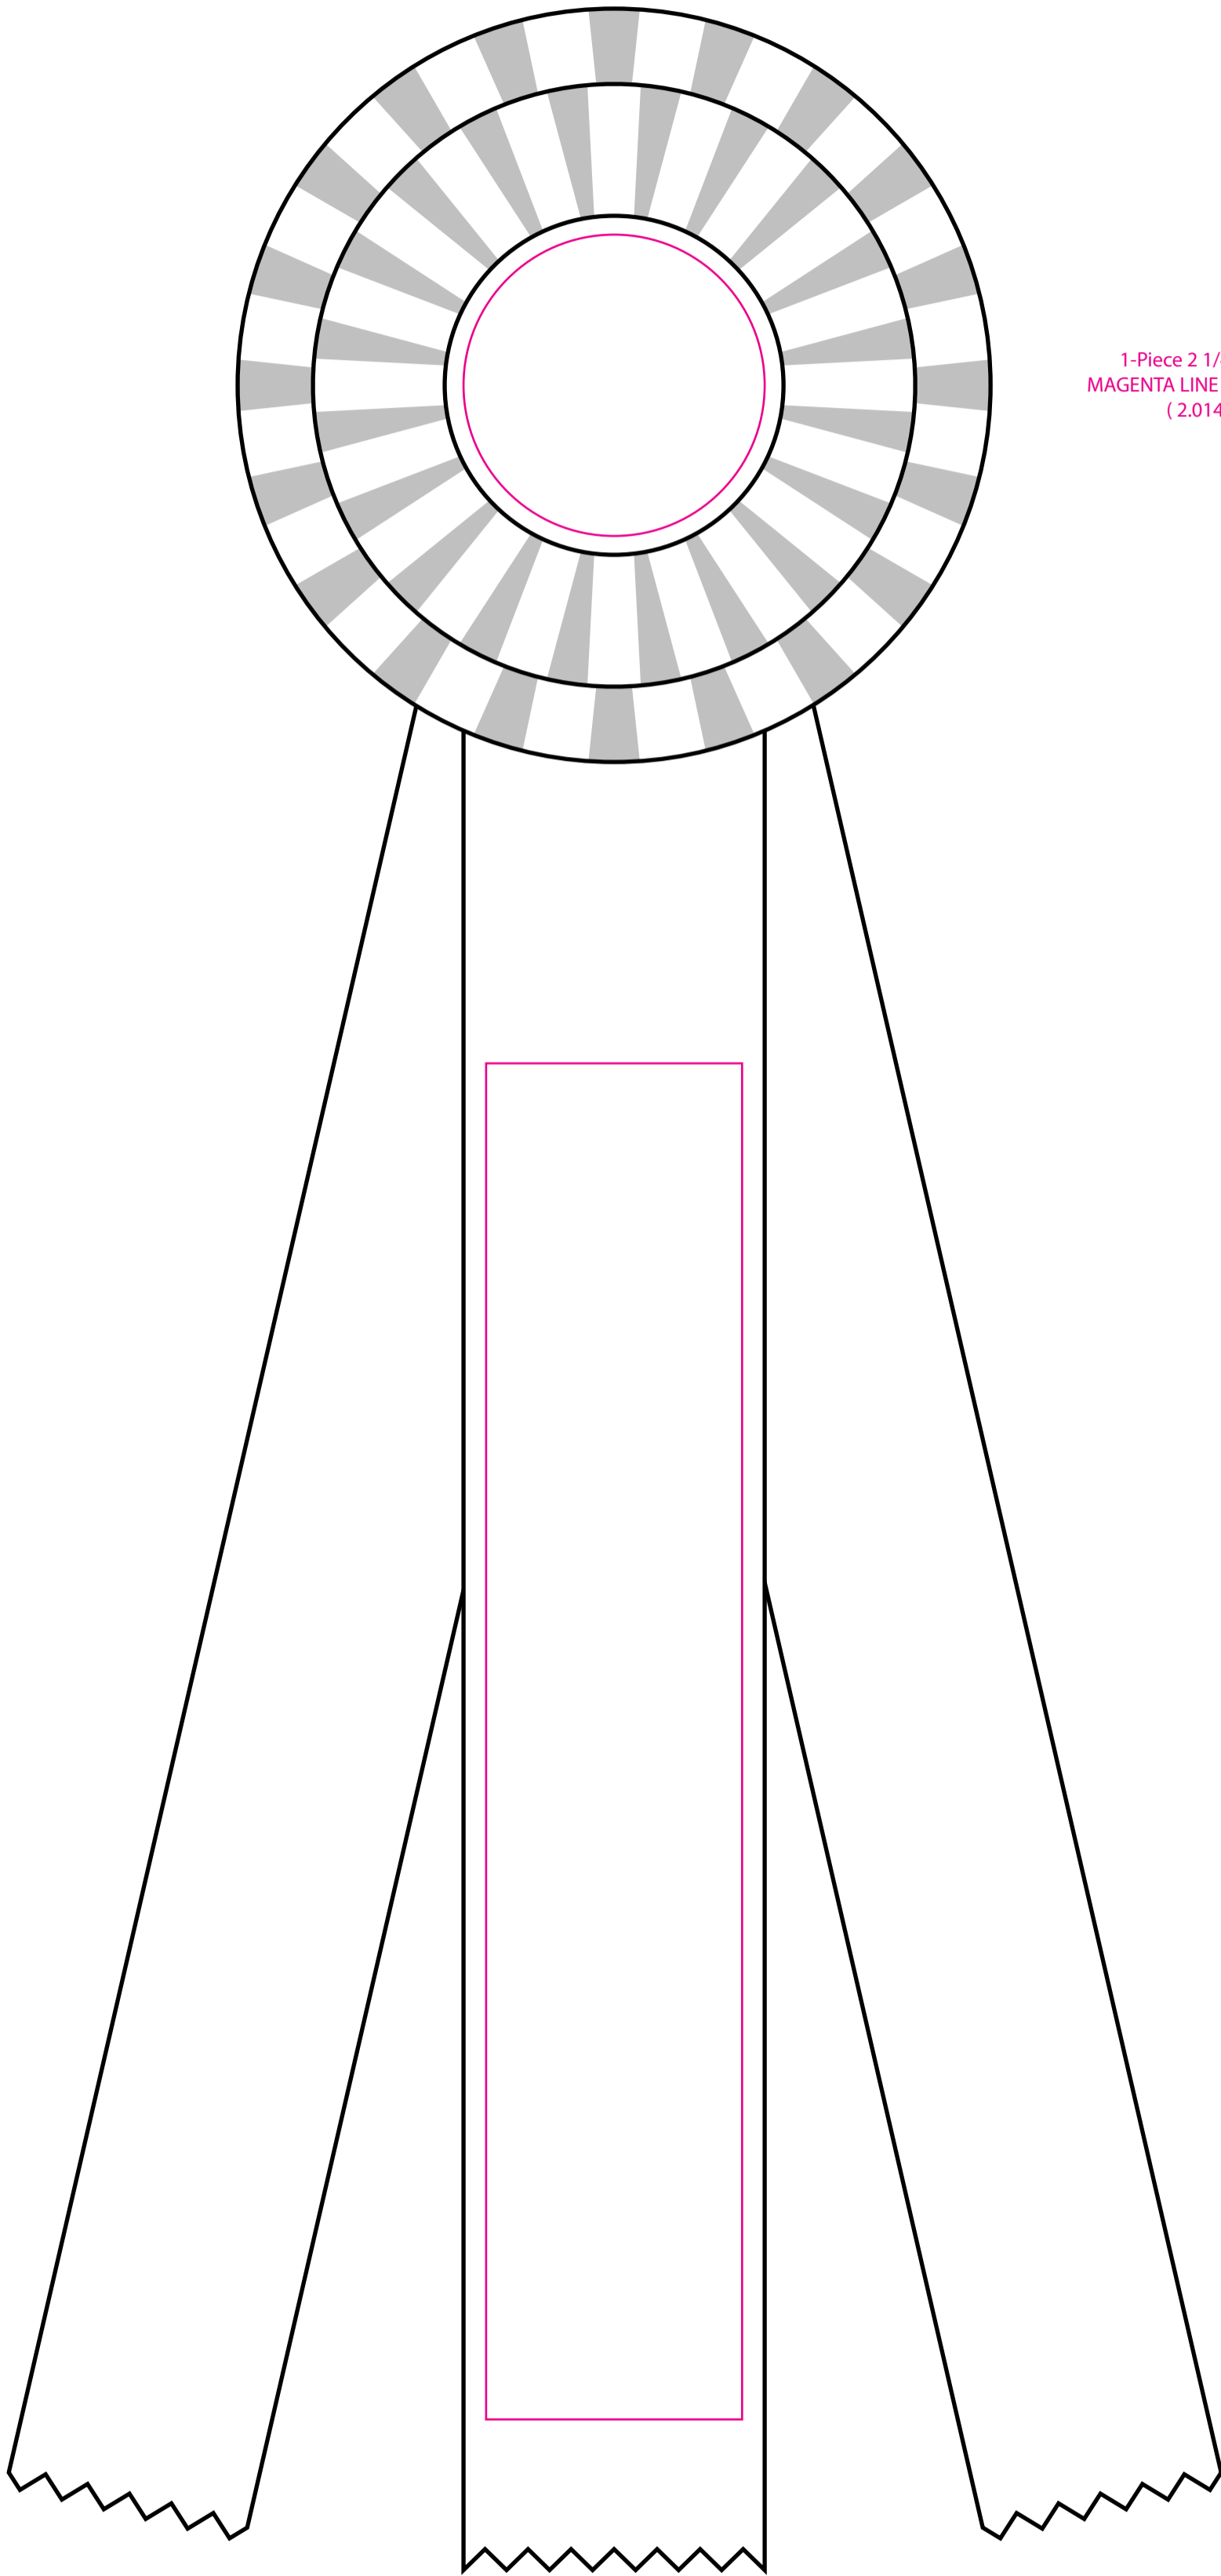

**R50R3-12**  
**5" Double Rosette 12" Streamers**

1-Piece 2 1/4" Button  
MAGENTA LINE - Image Area  
( 2.014" D)

2"W Ribbon Center Streamer  
MAGENTA LINE - Image Area  
( 1.7" x 9")