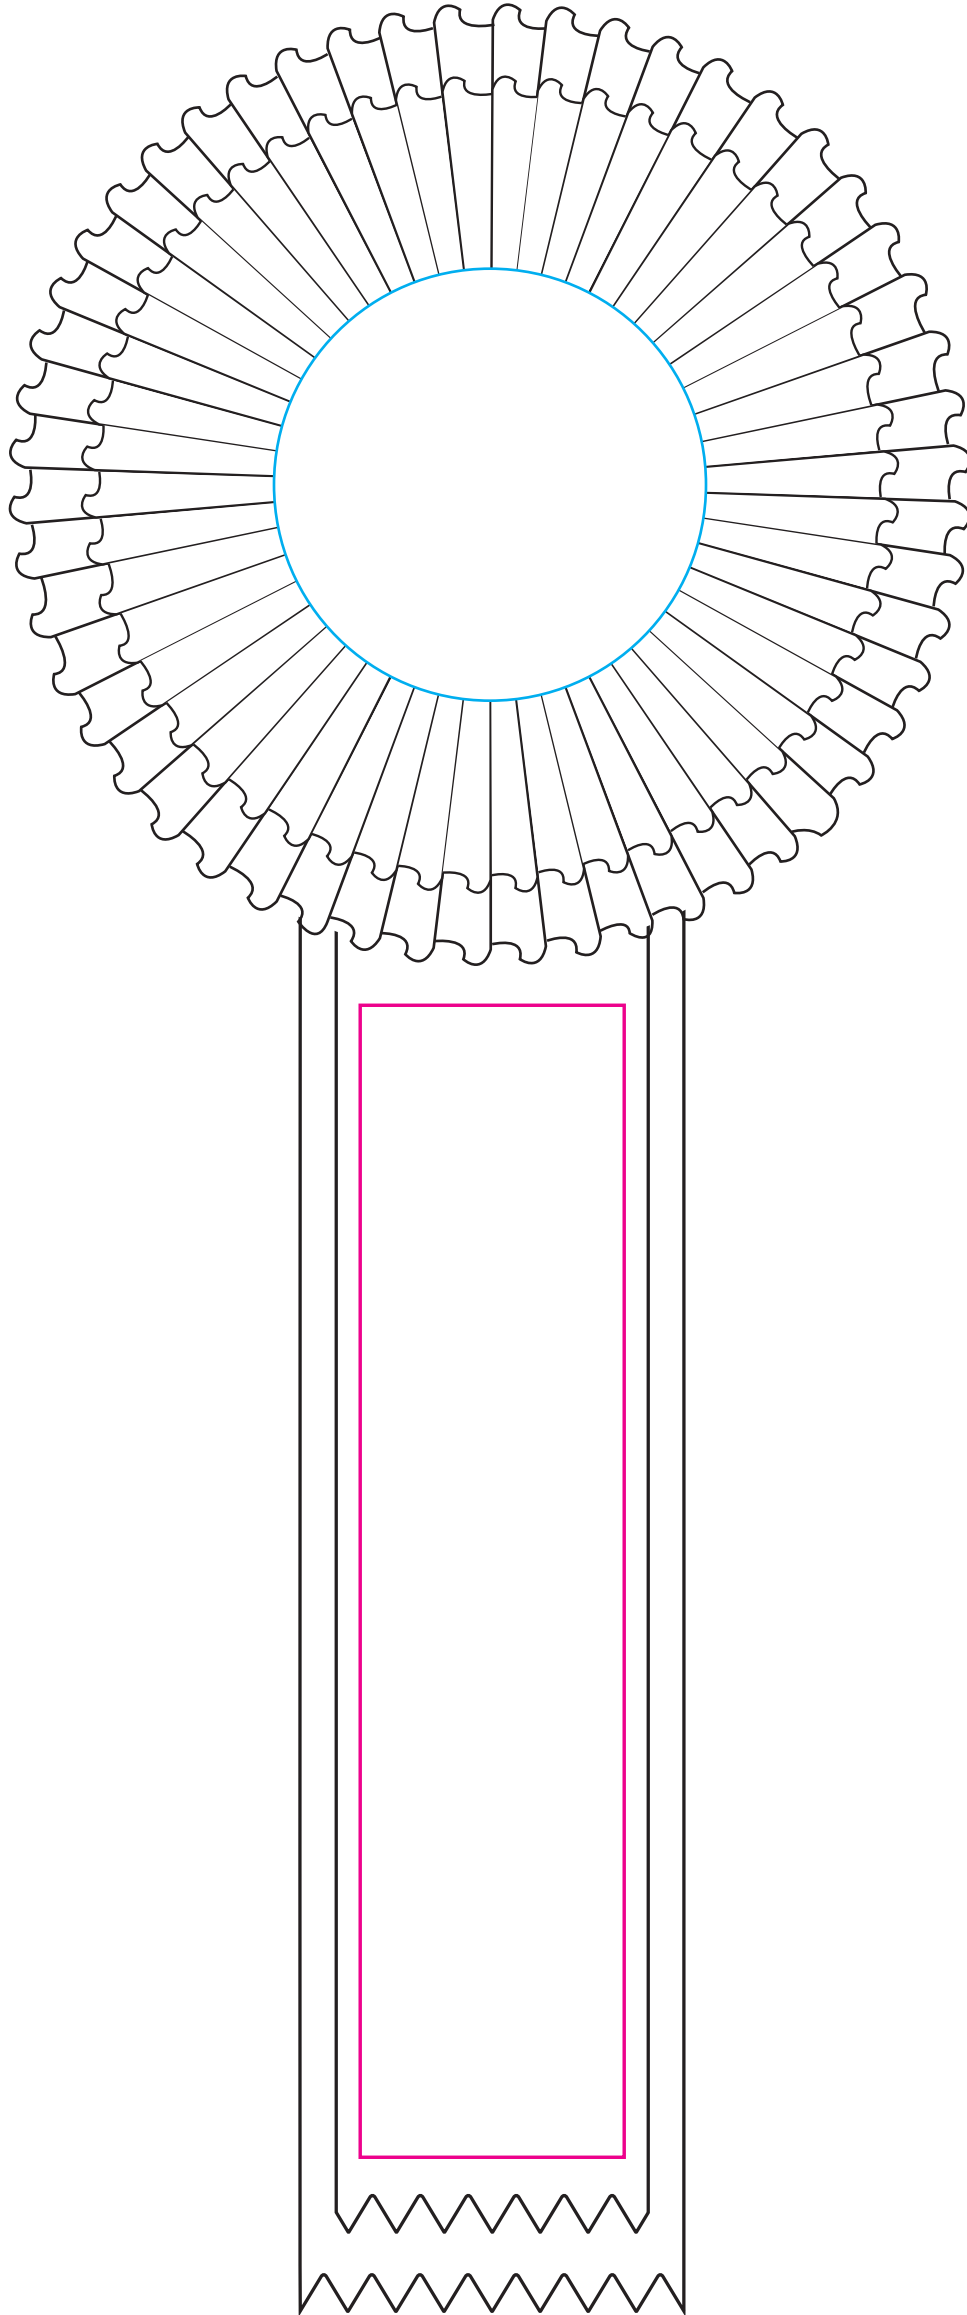

R20-512M2

Buton Size = 2.25" Rd.

Magenta Line - Imprint Area 1.375 W x 6 H

000000

0000

Item Number	Rosette Size	Total Length
R20-512M2	5"	12"
Description		
Two streamer overlapped 2" & 1-5/8" pinked		