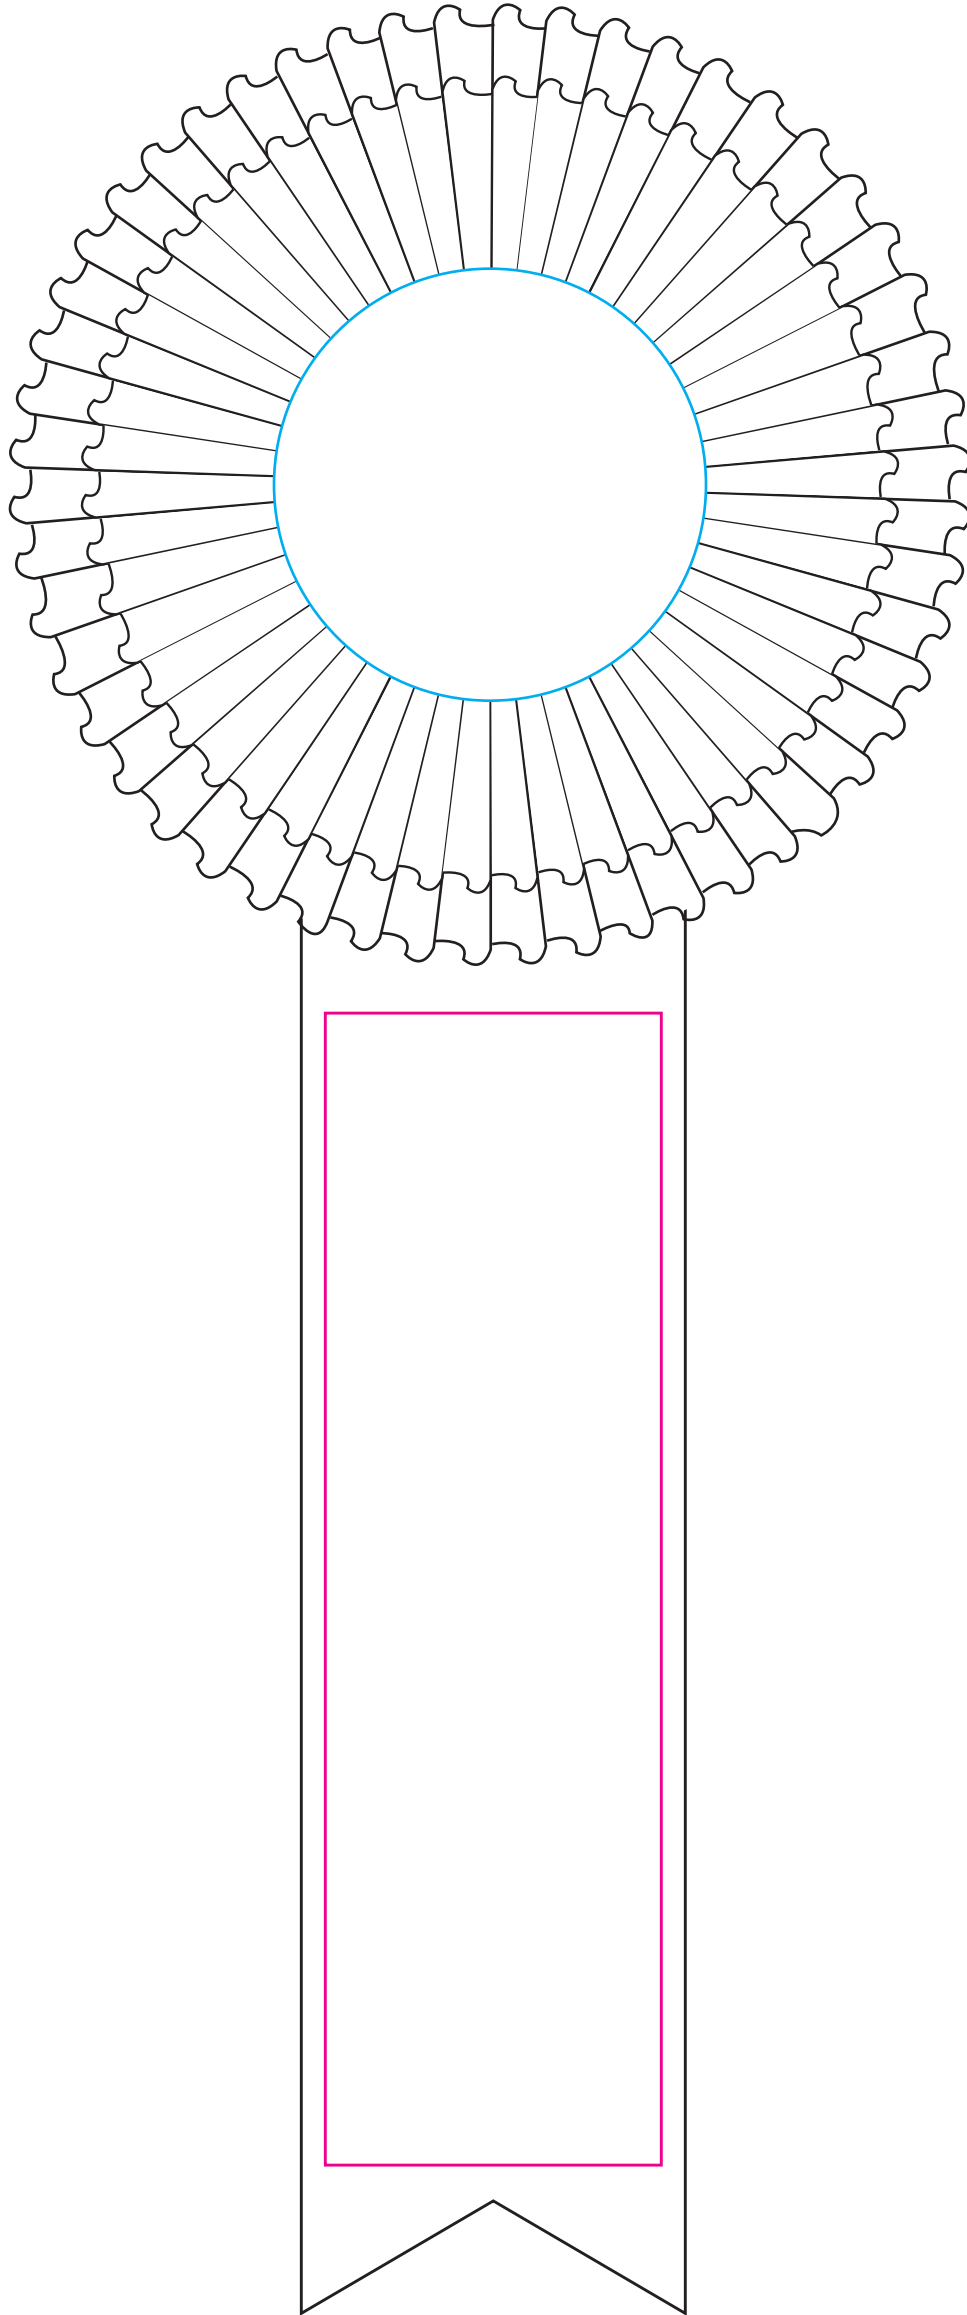

R20-512M

Buton Size = 2.25" Rd.

Magenta Line - Imprint Area 1.75 W x 6 H

000000

0000

Item Number	Rosette Size	Total Length
R20-512M	5"	12"
Description		
One streamer 2" dovetail		