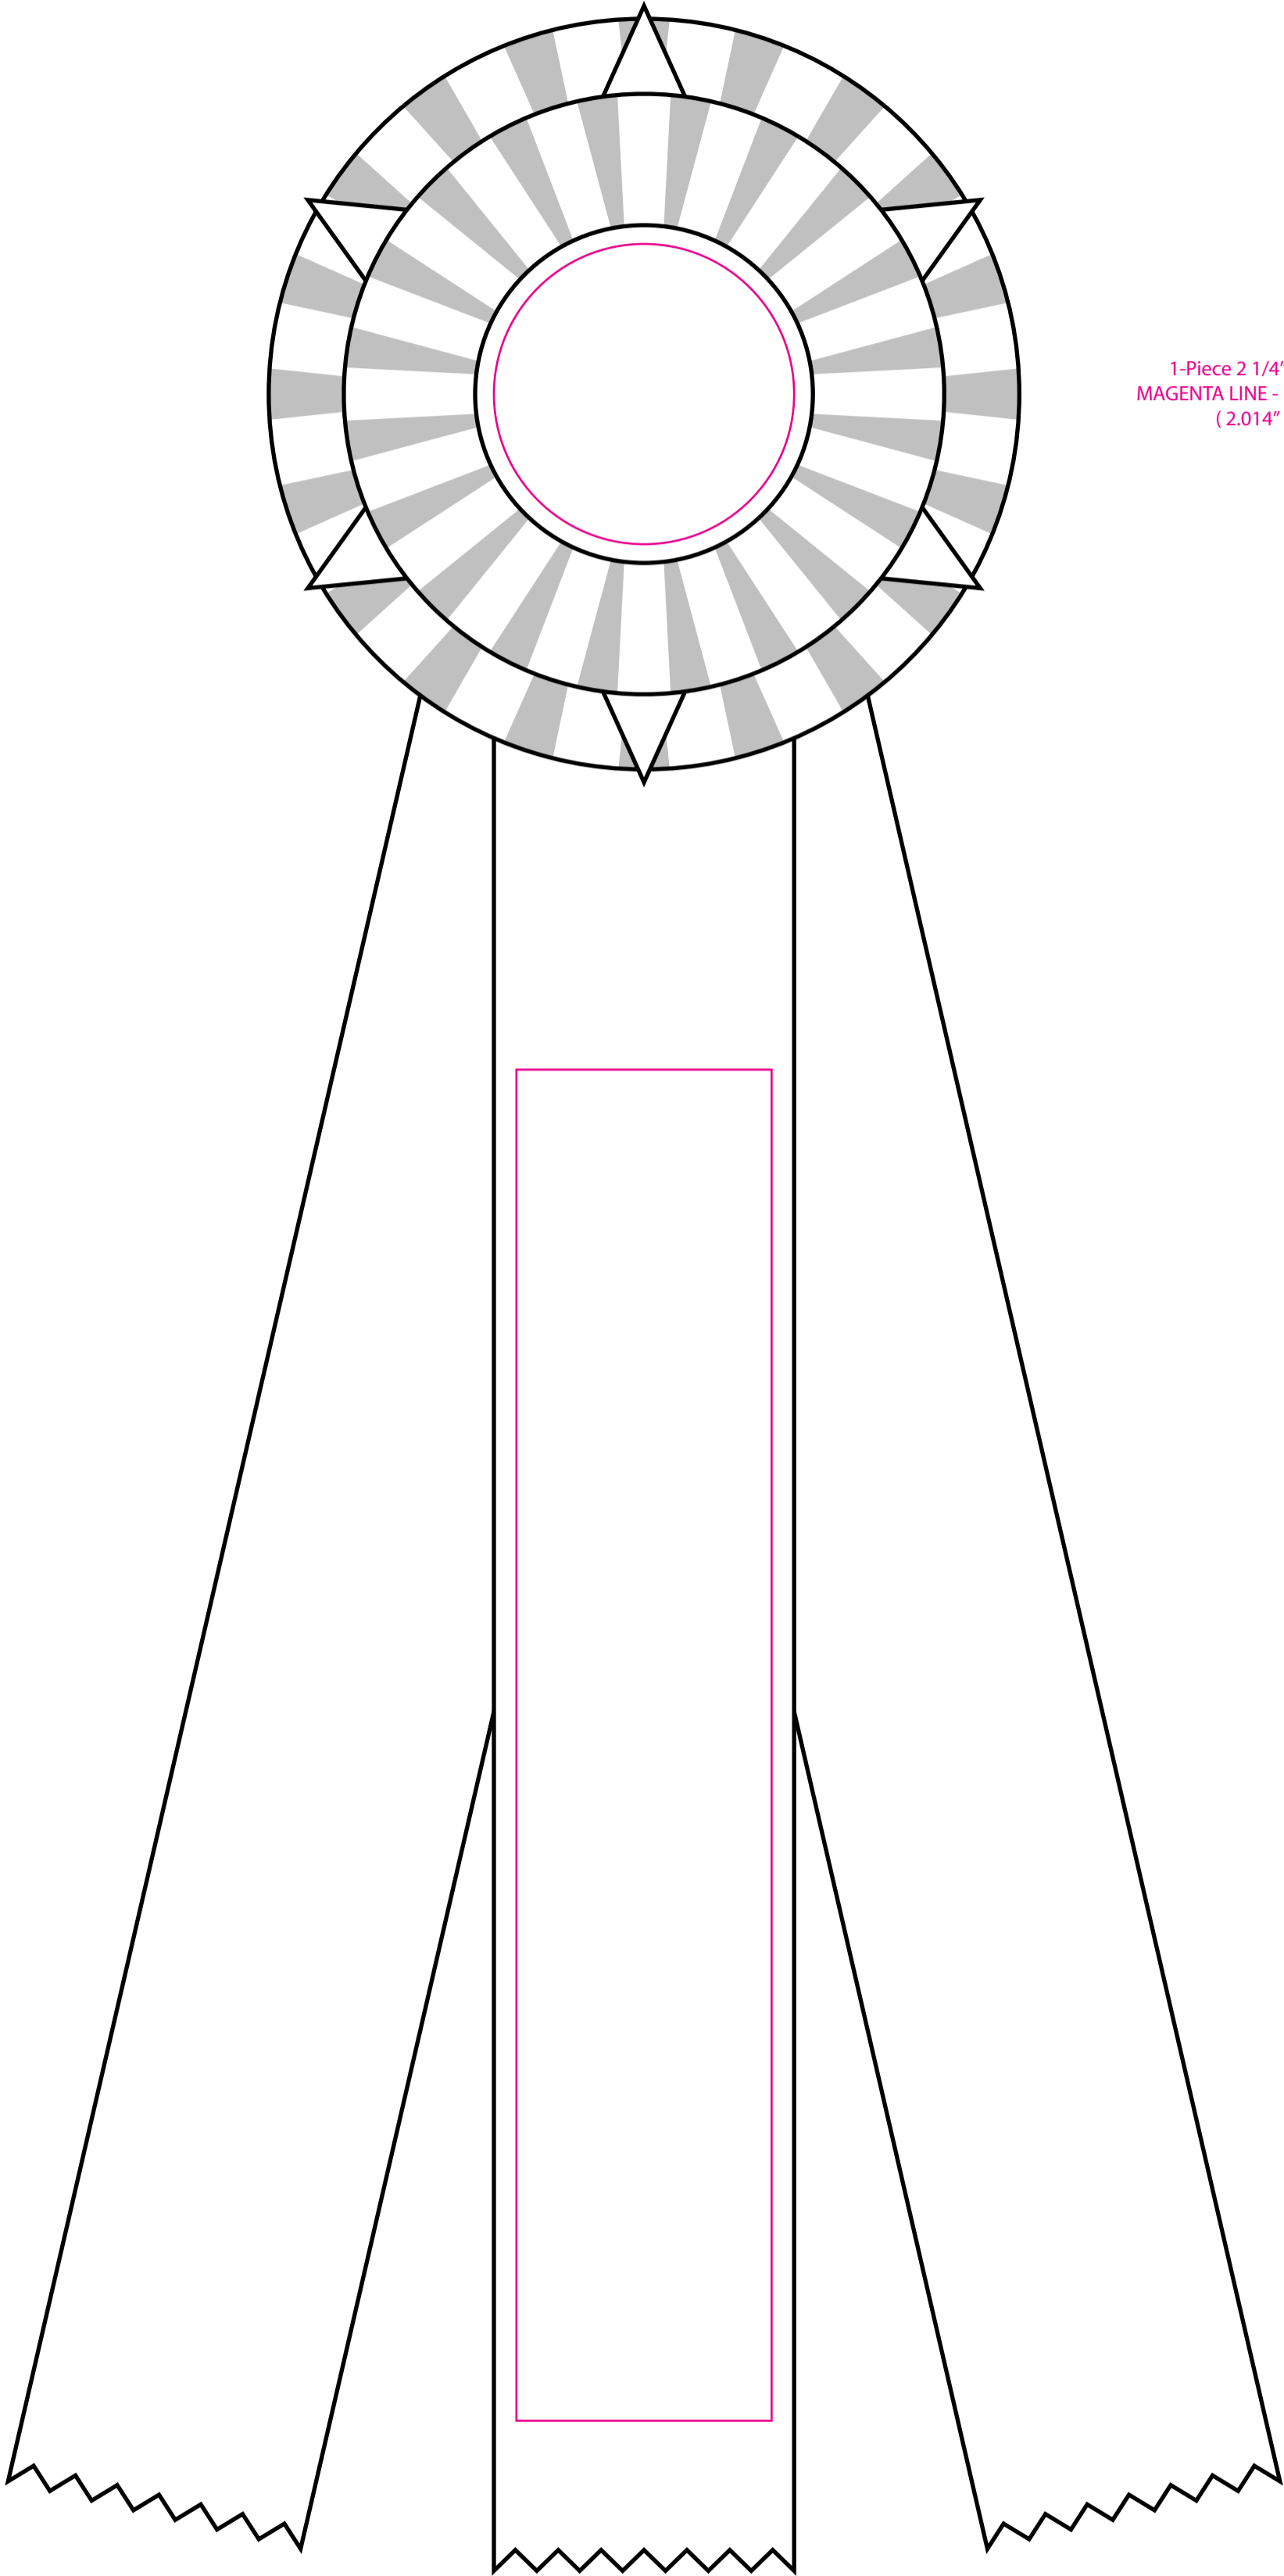

R50PR3-12S
5" Double Rosette with Points 12" Streamers

1-Piece 2 1/4" Button
MAGENTA LINE - Image Area
(2.014" D)

2"W Ribbon Streamers
MAGENTA LINE - Image Area
(1.7" x 9")