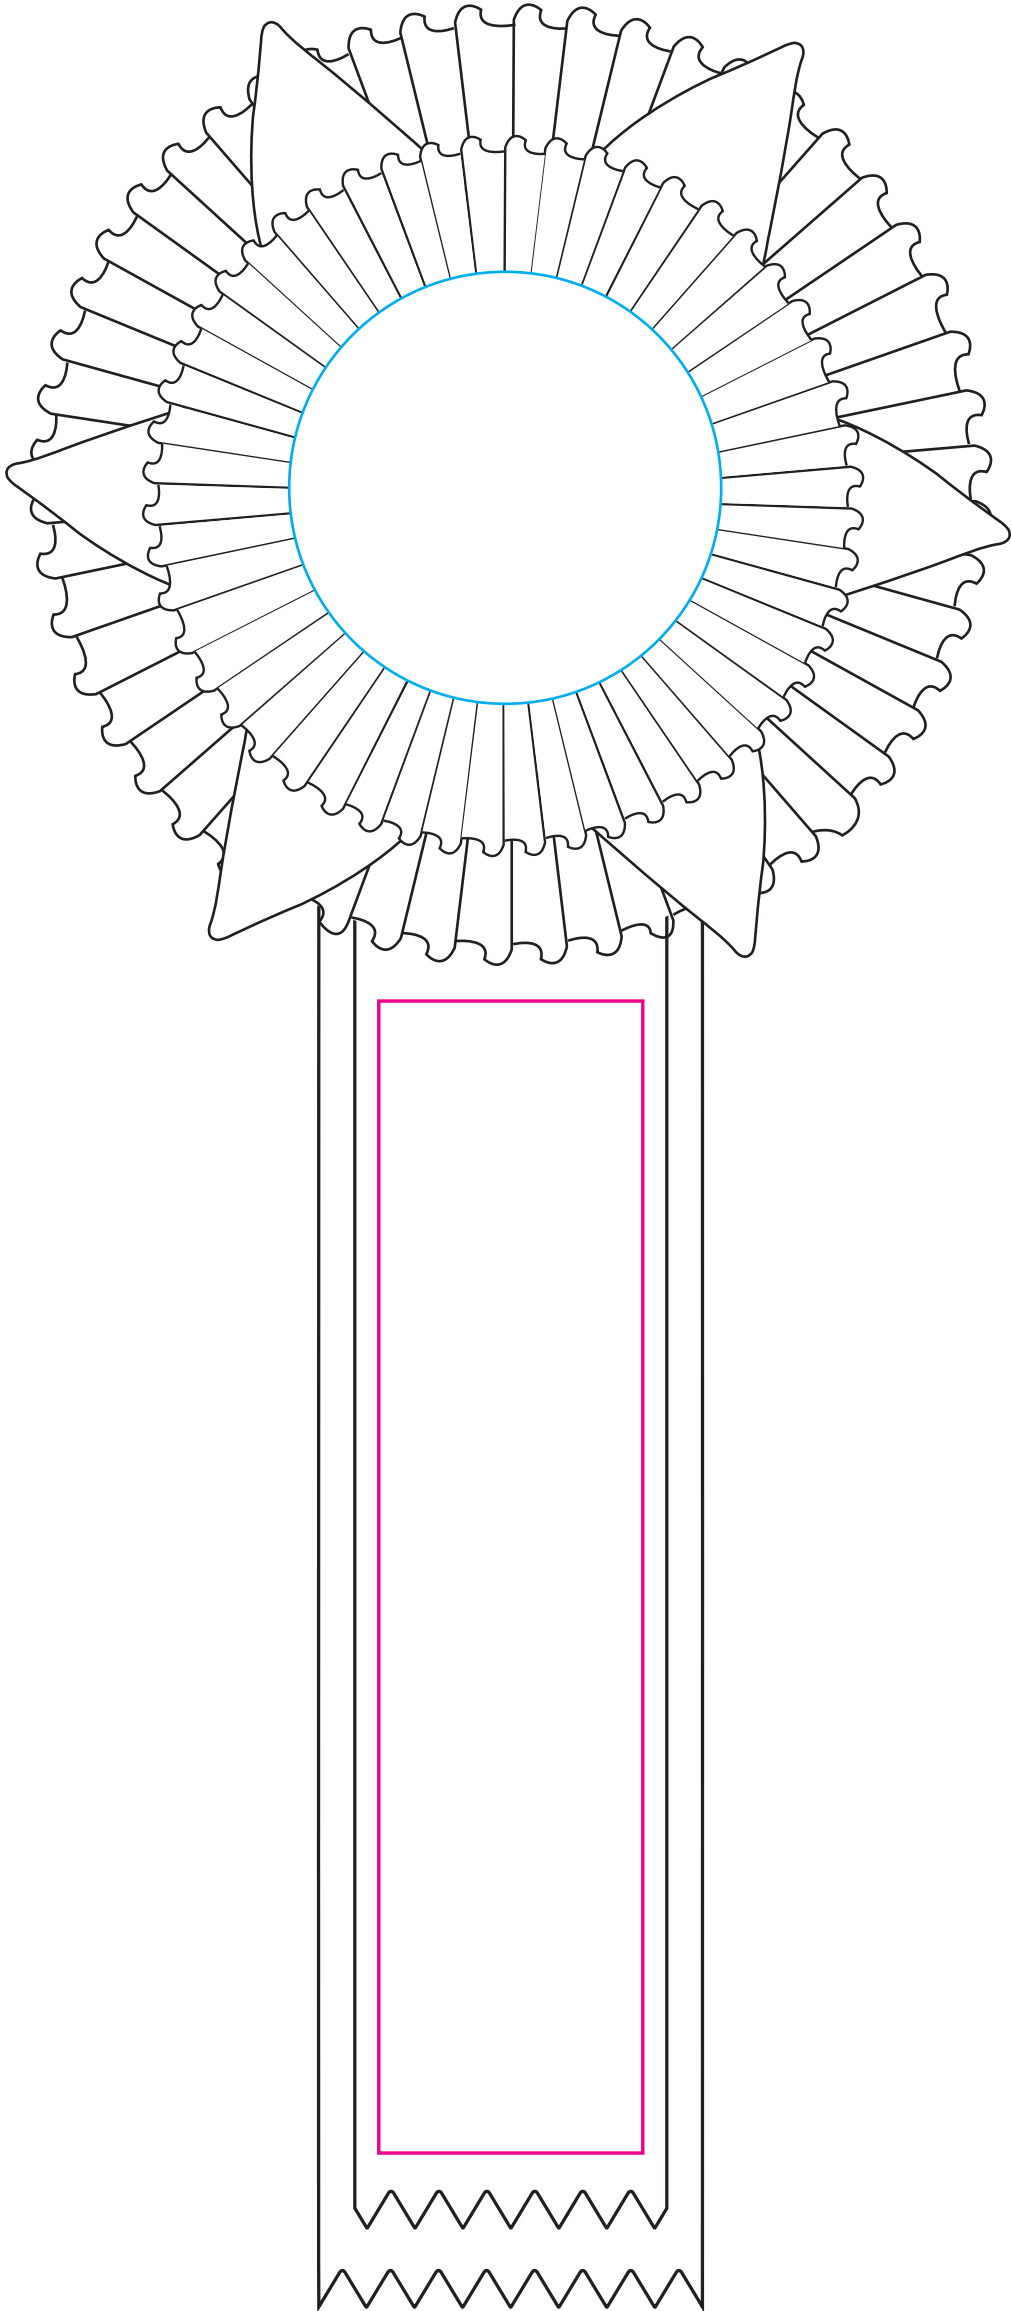

# R2OF-5123M2

Buton Size = 2.25" Rd.

Magenta Line - Imprint Area 1.375 W x 6 H

000000

0000

Item Number	Rosette Size	Total Length
R2OF-5123M2	5"	12"
Description		
Two streamer overlapped 2" & 1-5/8" pinked		