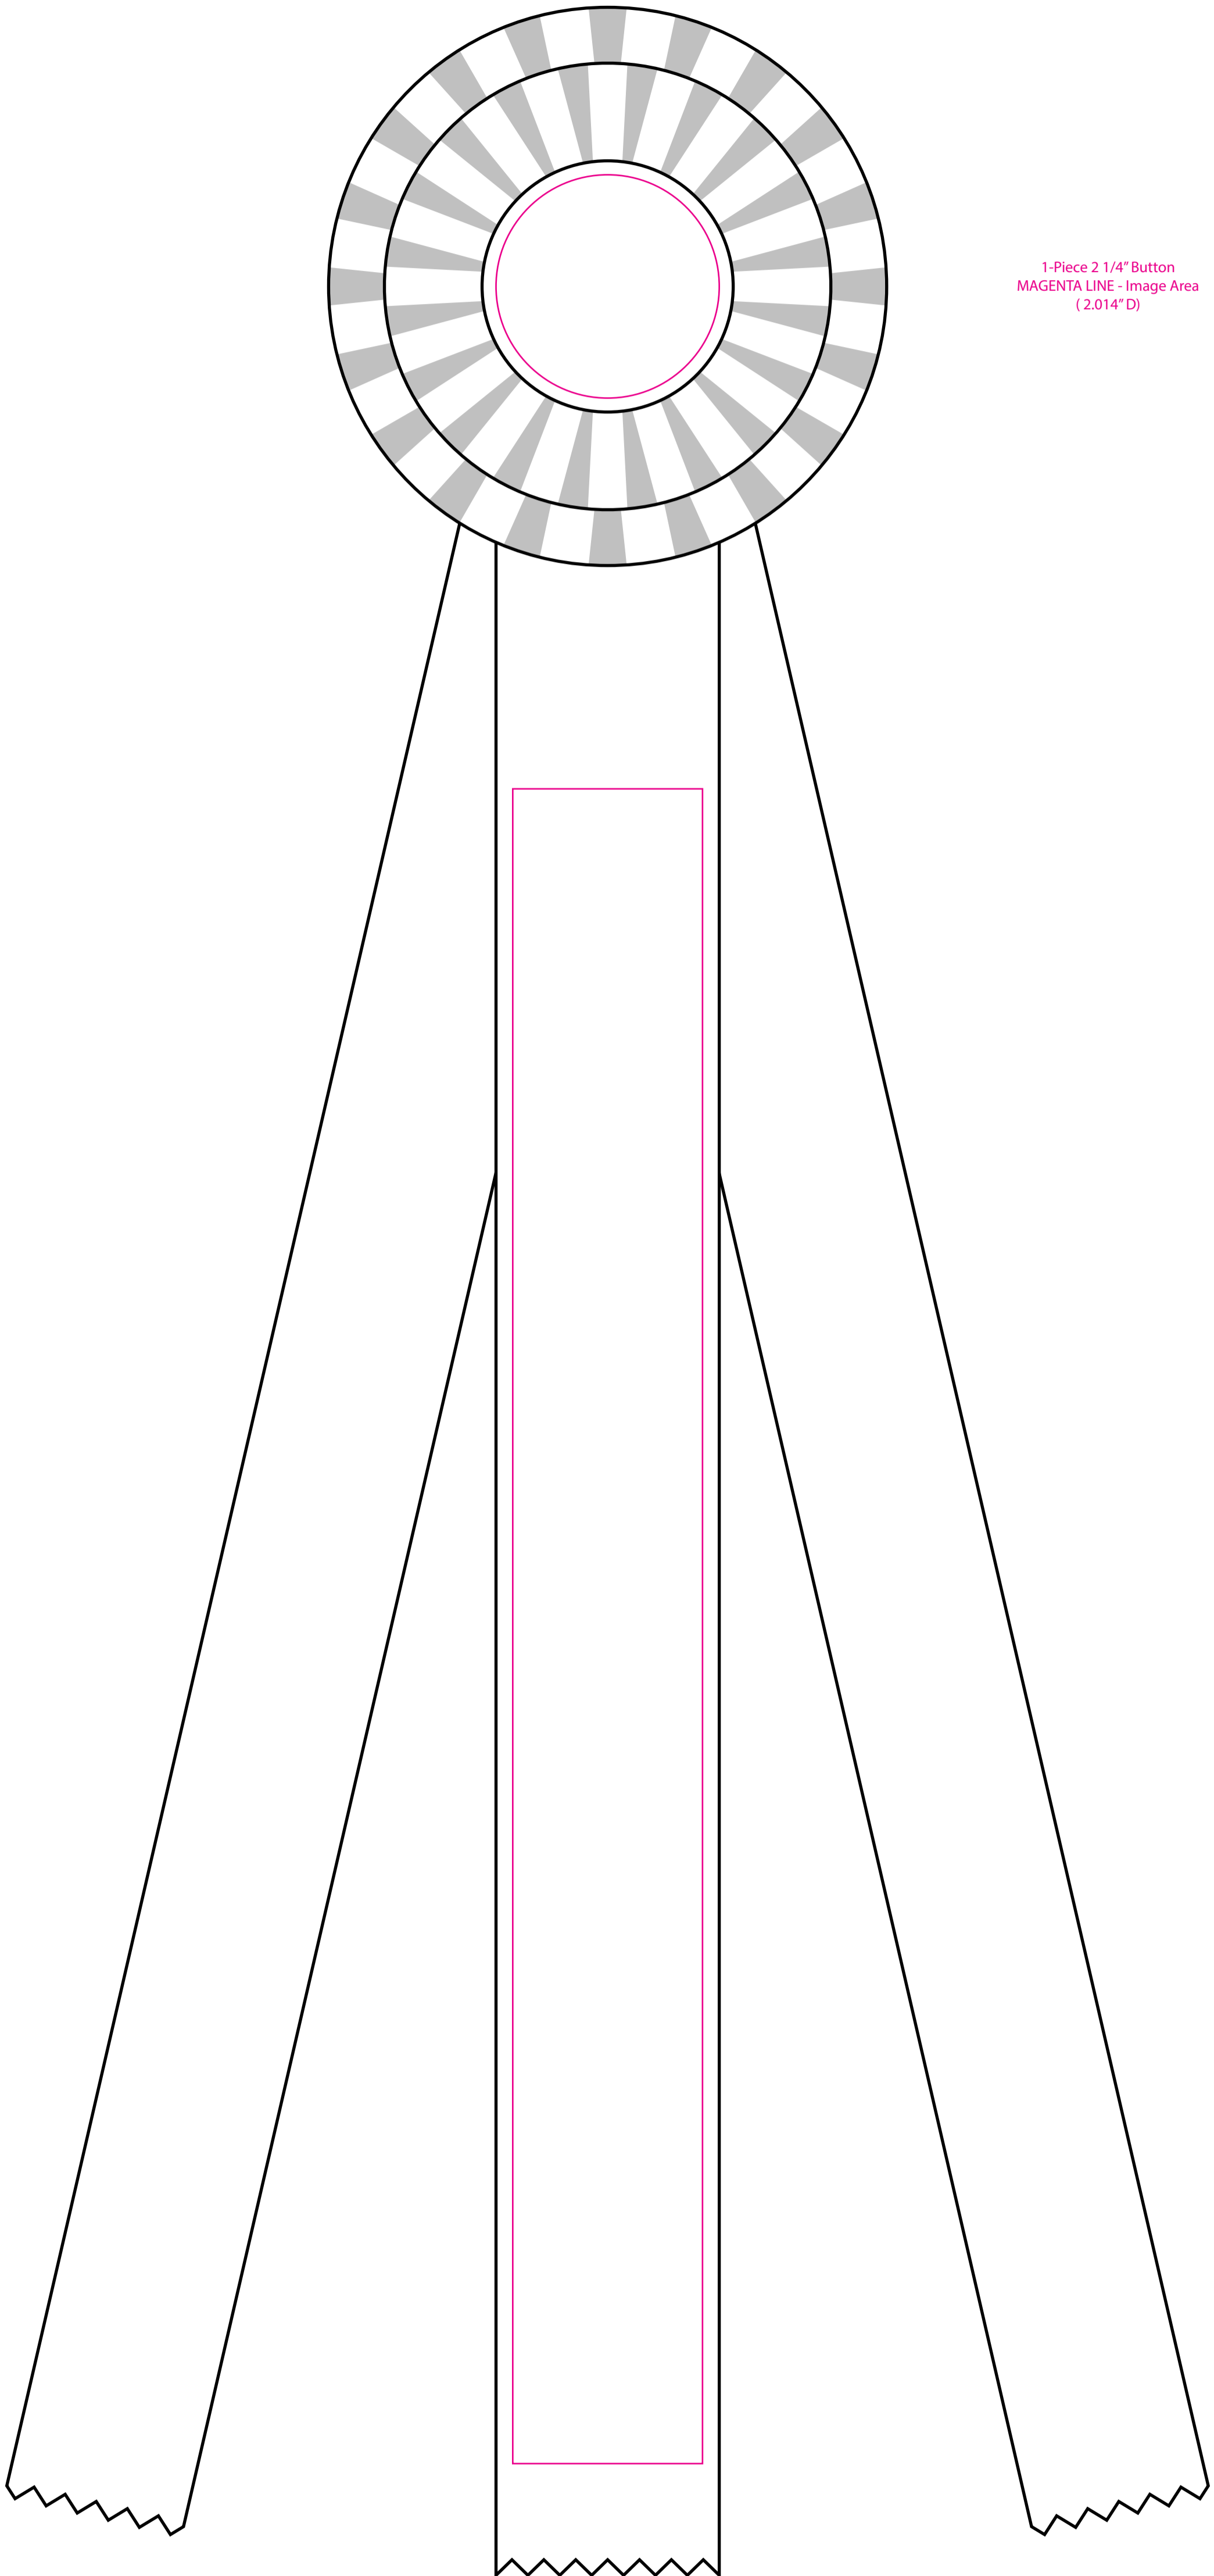

R50PP3-18
5" Double Rosette 18" Streamers

1-Piece 2 1/4" Button
MAGENTA LINE - Image Area
(2.014" D)

2"W Ribbon Center Streamer
MAGENTA LINE - Image Area
(1.7" x 15")