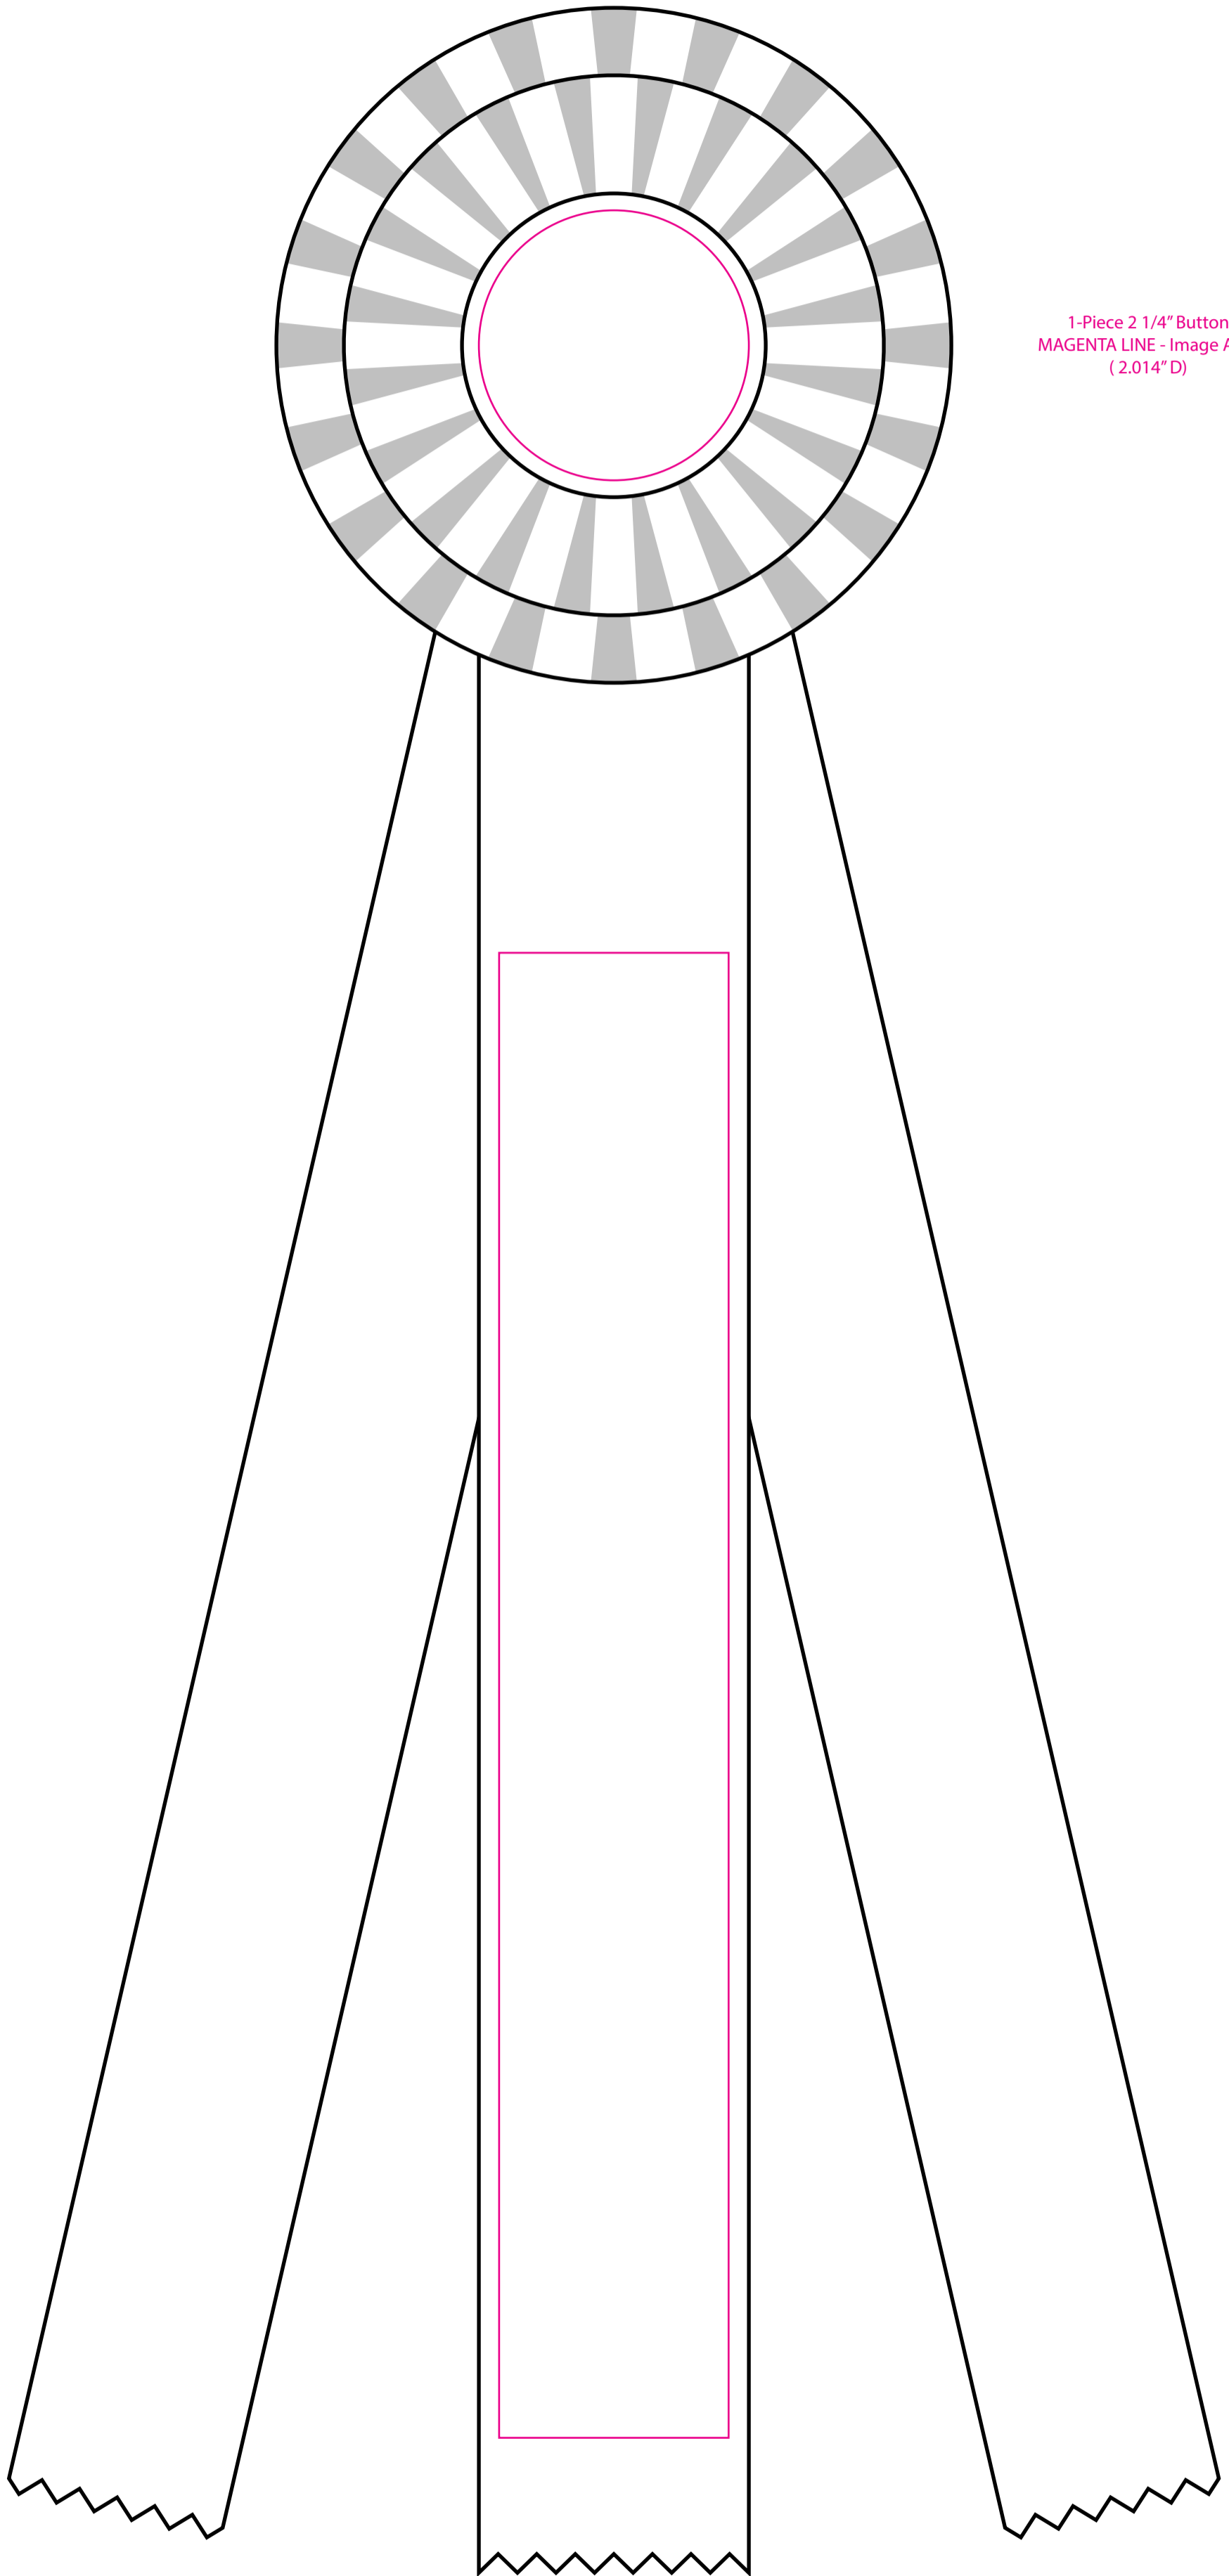

R50PP3-14
5" Double Rosette 14" Streamers

1-Piece 2 1/4" Button
MAGENTA LINE - Image Area
(2.014" D)

2"W Ribbon Center Streamer
MAGENTA LINE - Image Area
(1.7" x 11")