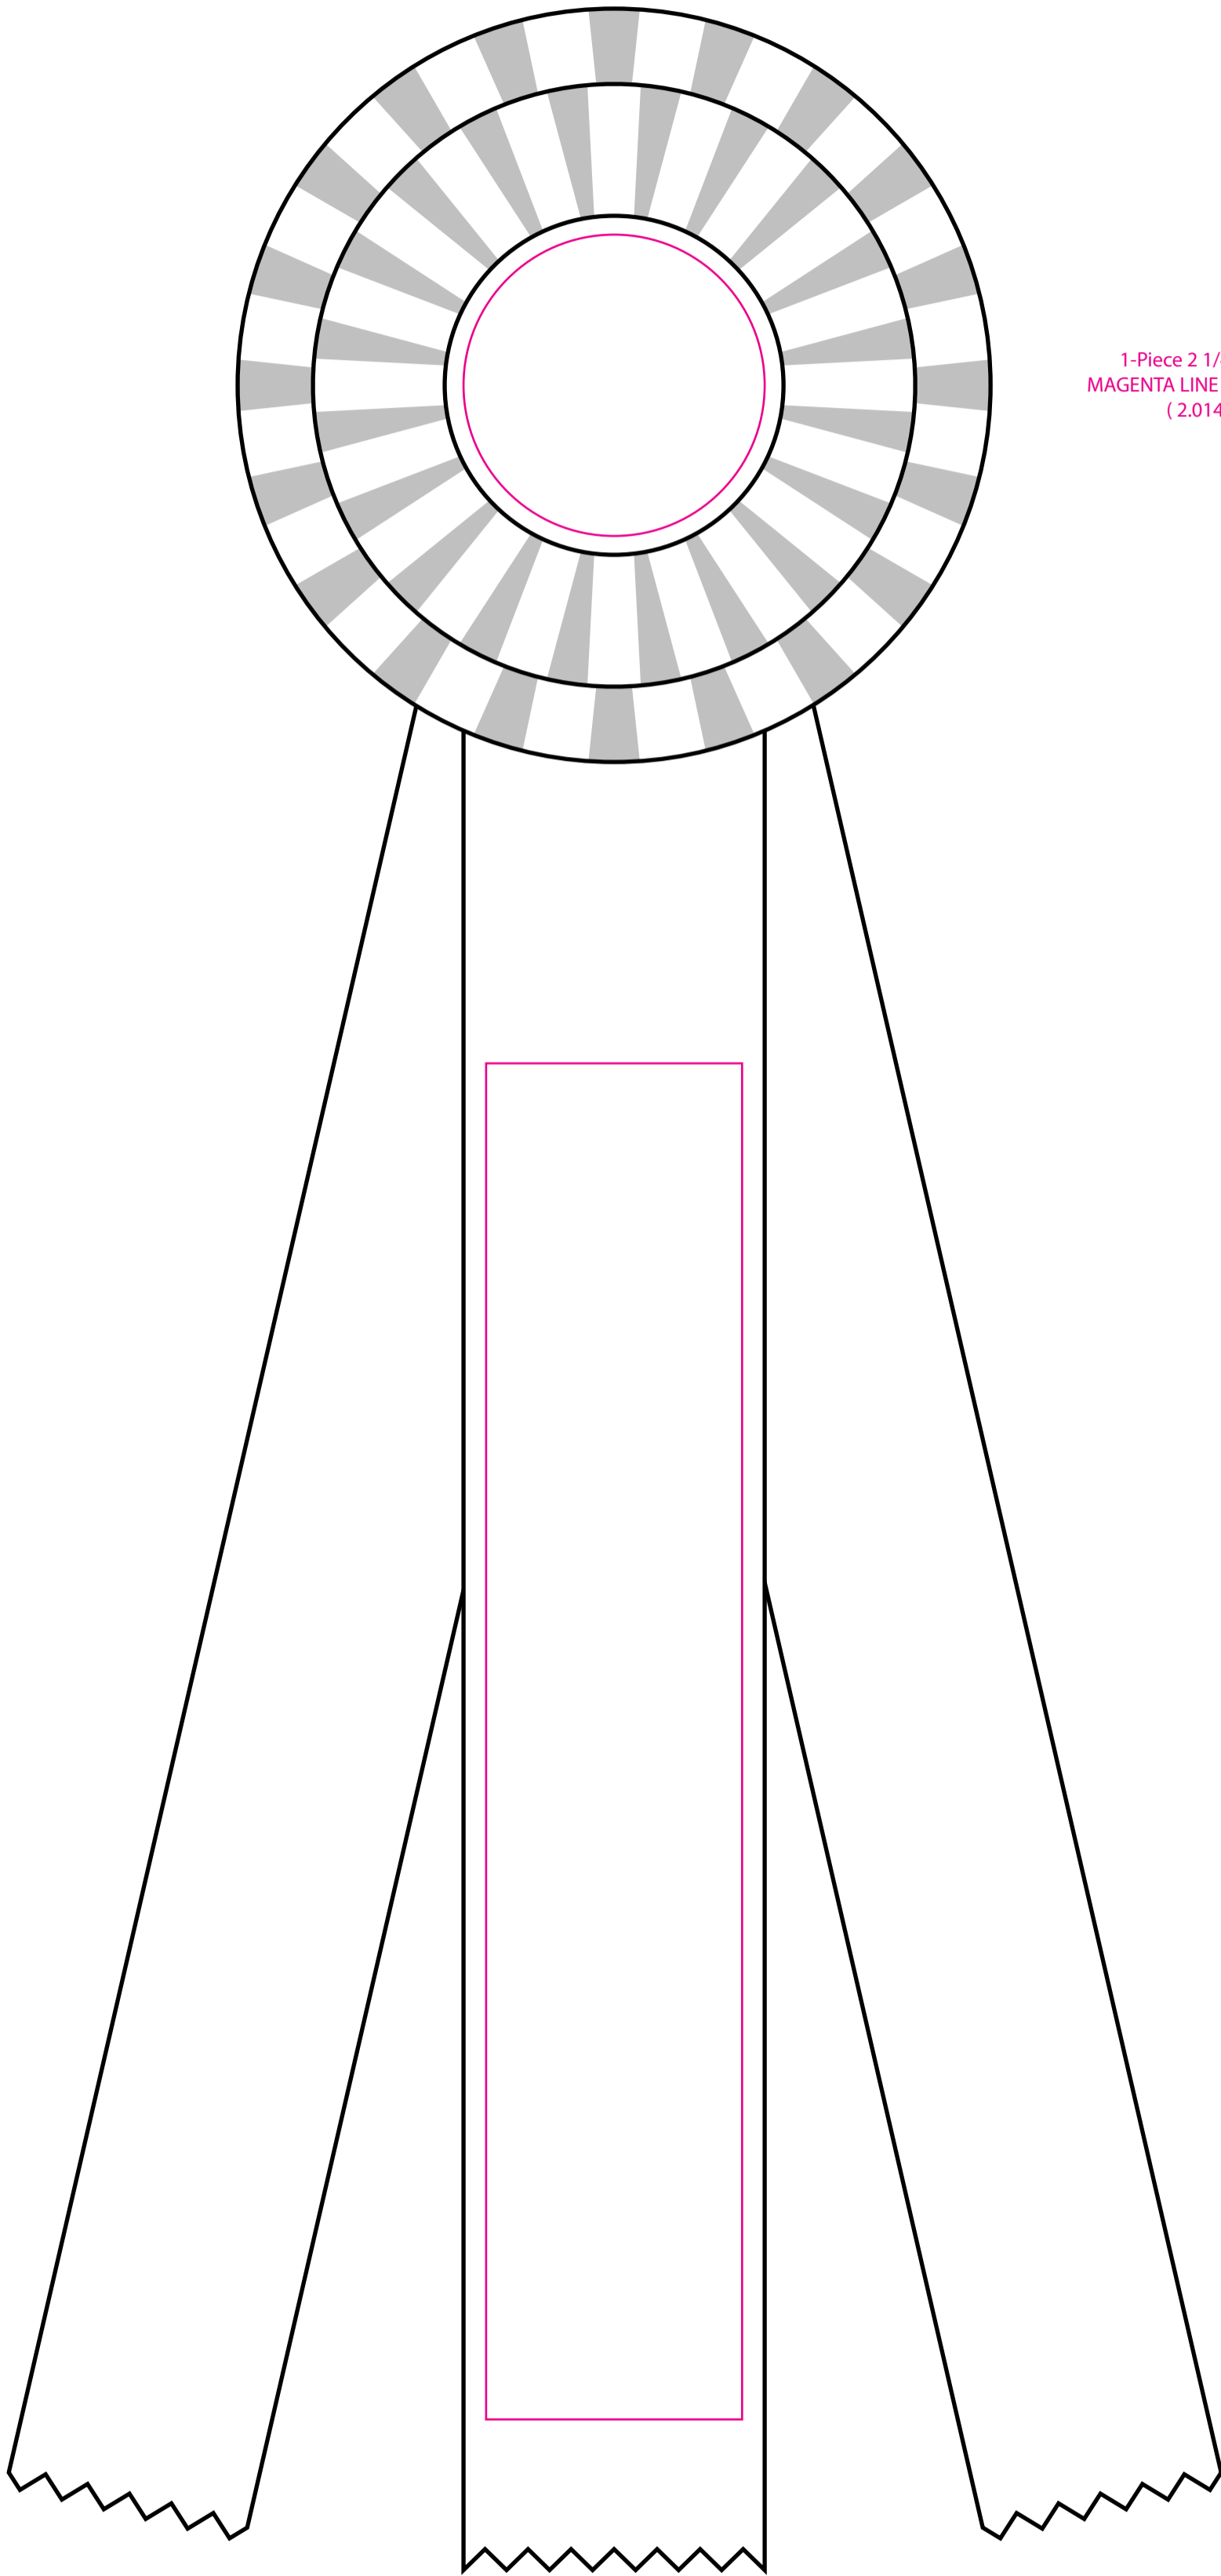

R50PP3-12

5" Double Rosette 12" Streamers

1-Piece 2 1/4" Button
MAGENTA LINE - Image Area
(2.014" D)

2"W Ribbon Center Streamer
MAGENTA LINE - Image Area
(1.7" x 9")