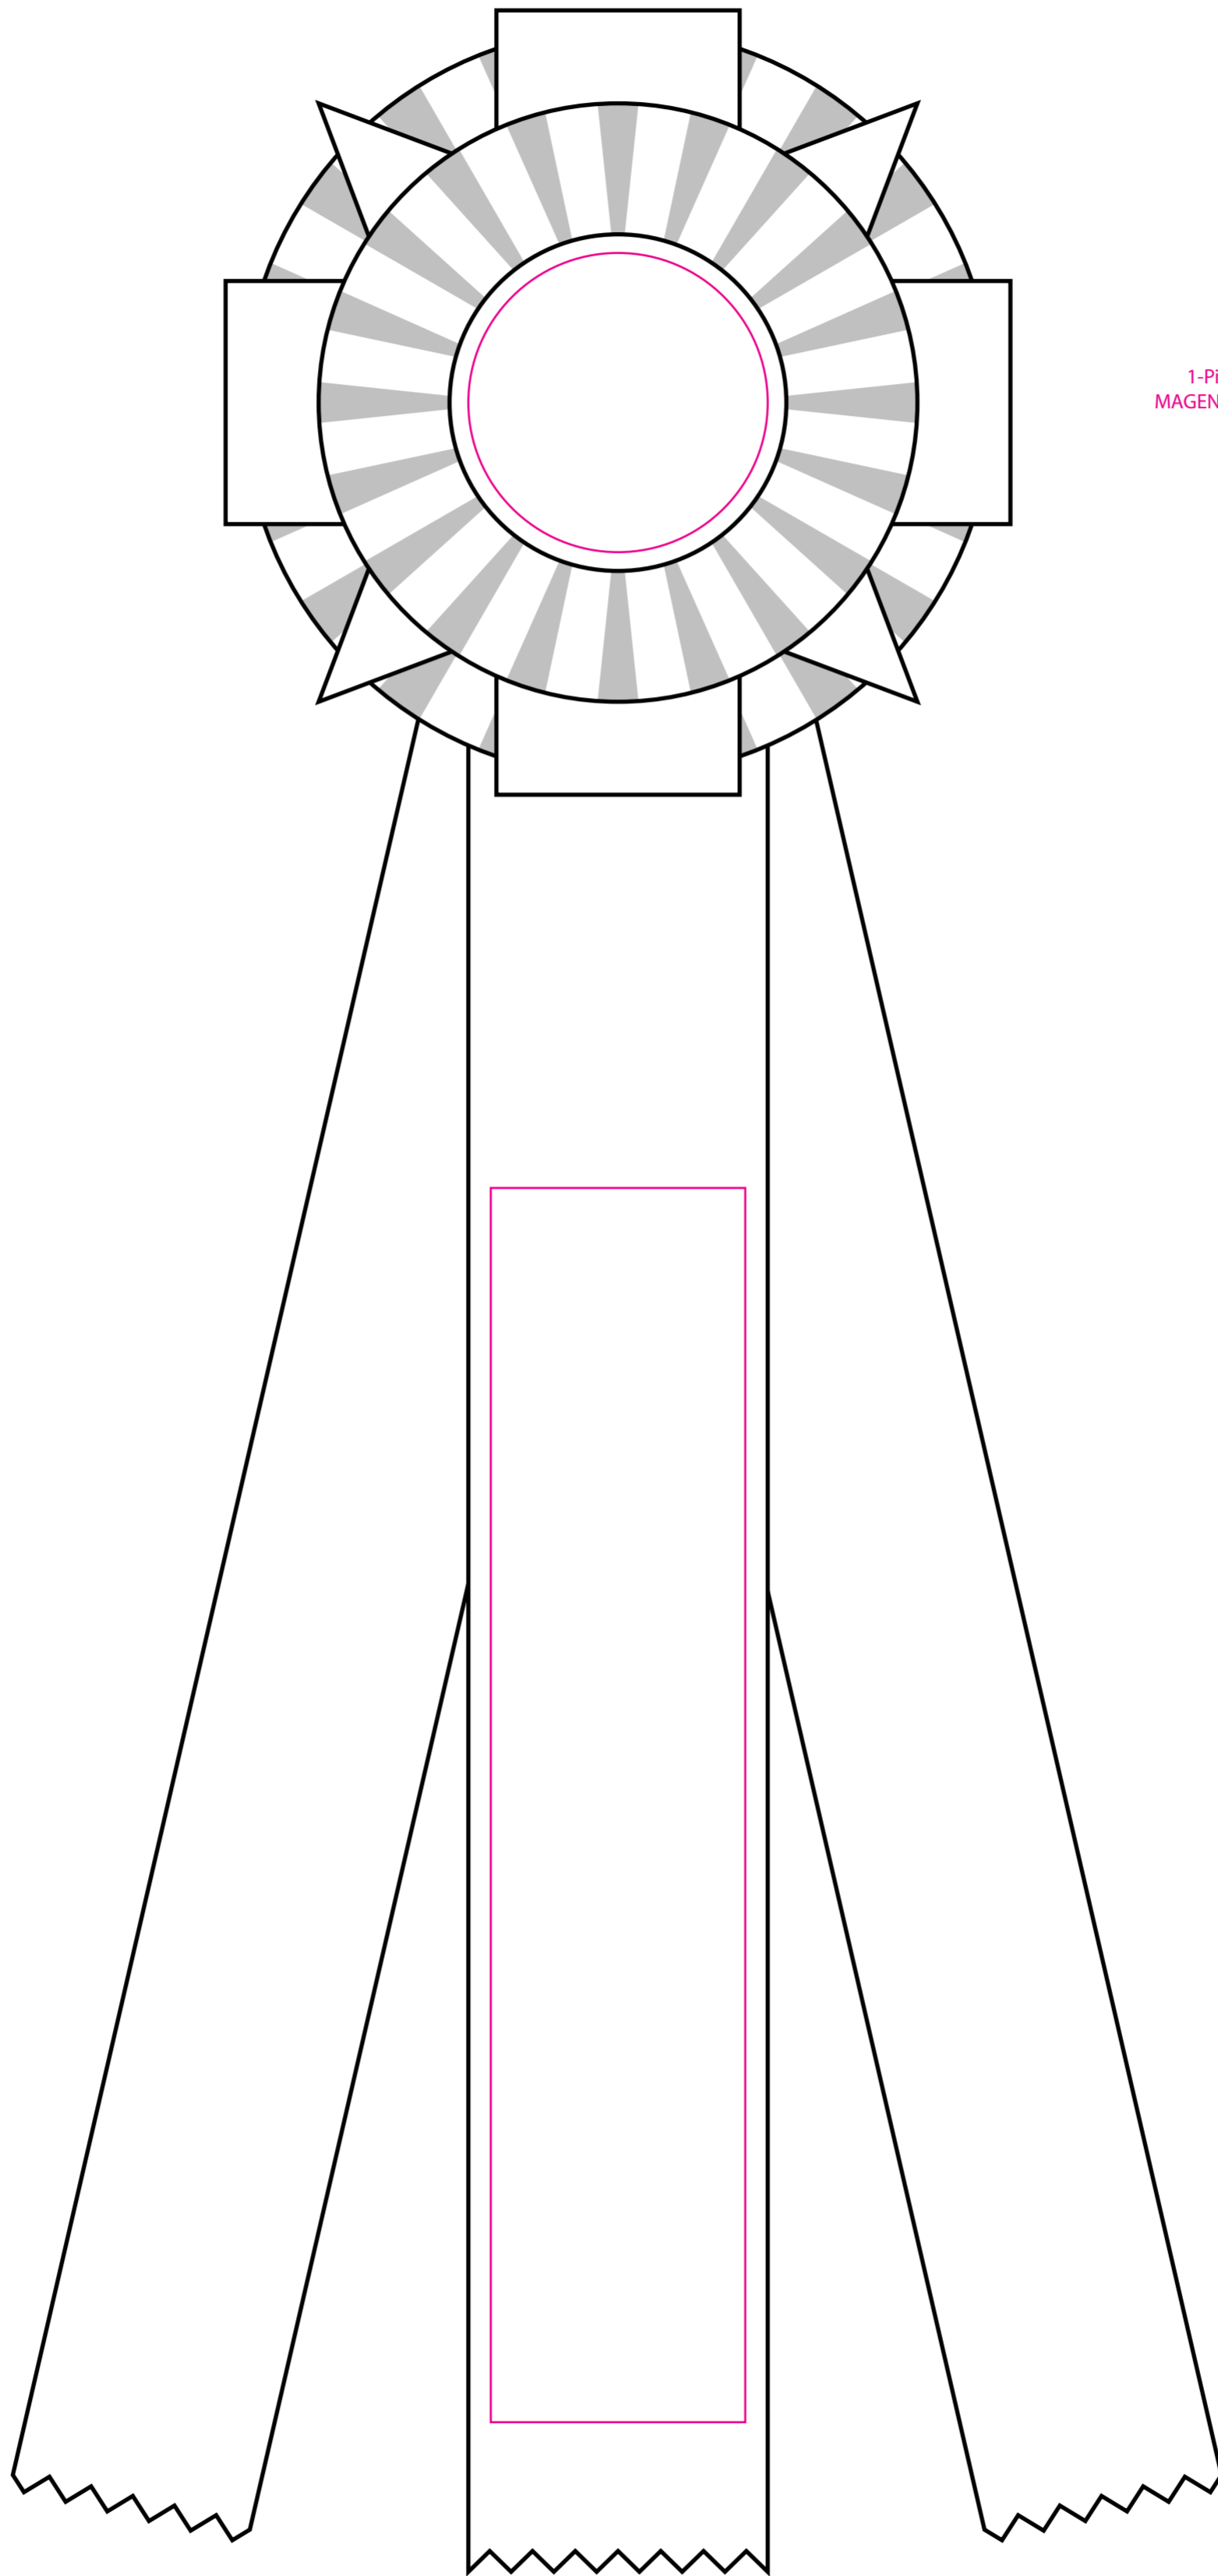

R50PFSP3-12
5" Double Rosette with Folds and Points 12" Streamers

1-Piece 2 1/4" Button
MAGENTA LINE - Image Area
(2.014"D)

2"W Ribbon Center Streamer
MAGENTA LINE - Image Area
(1.7"x 8.25")