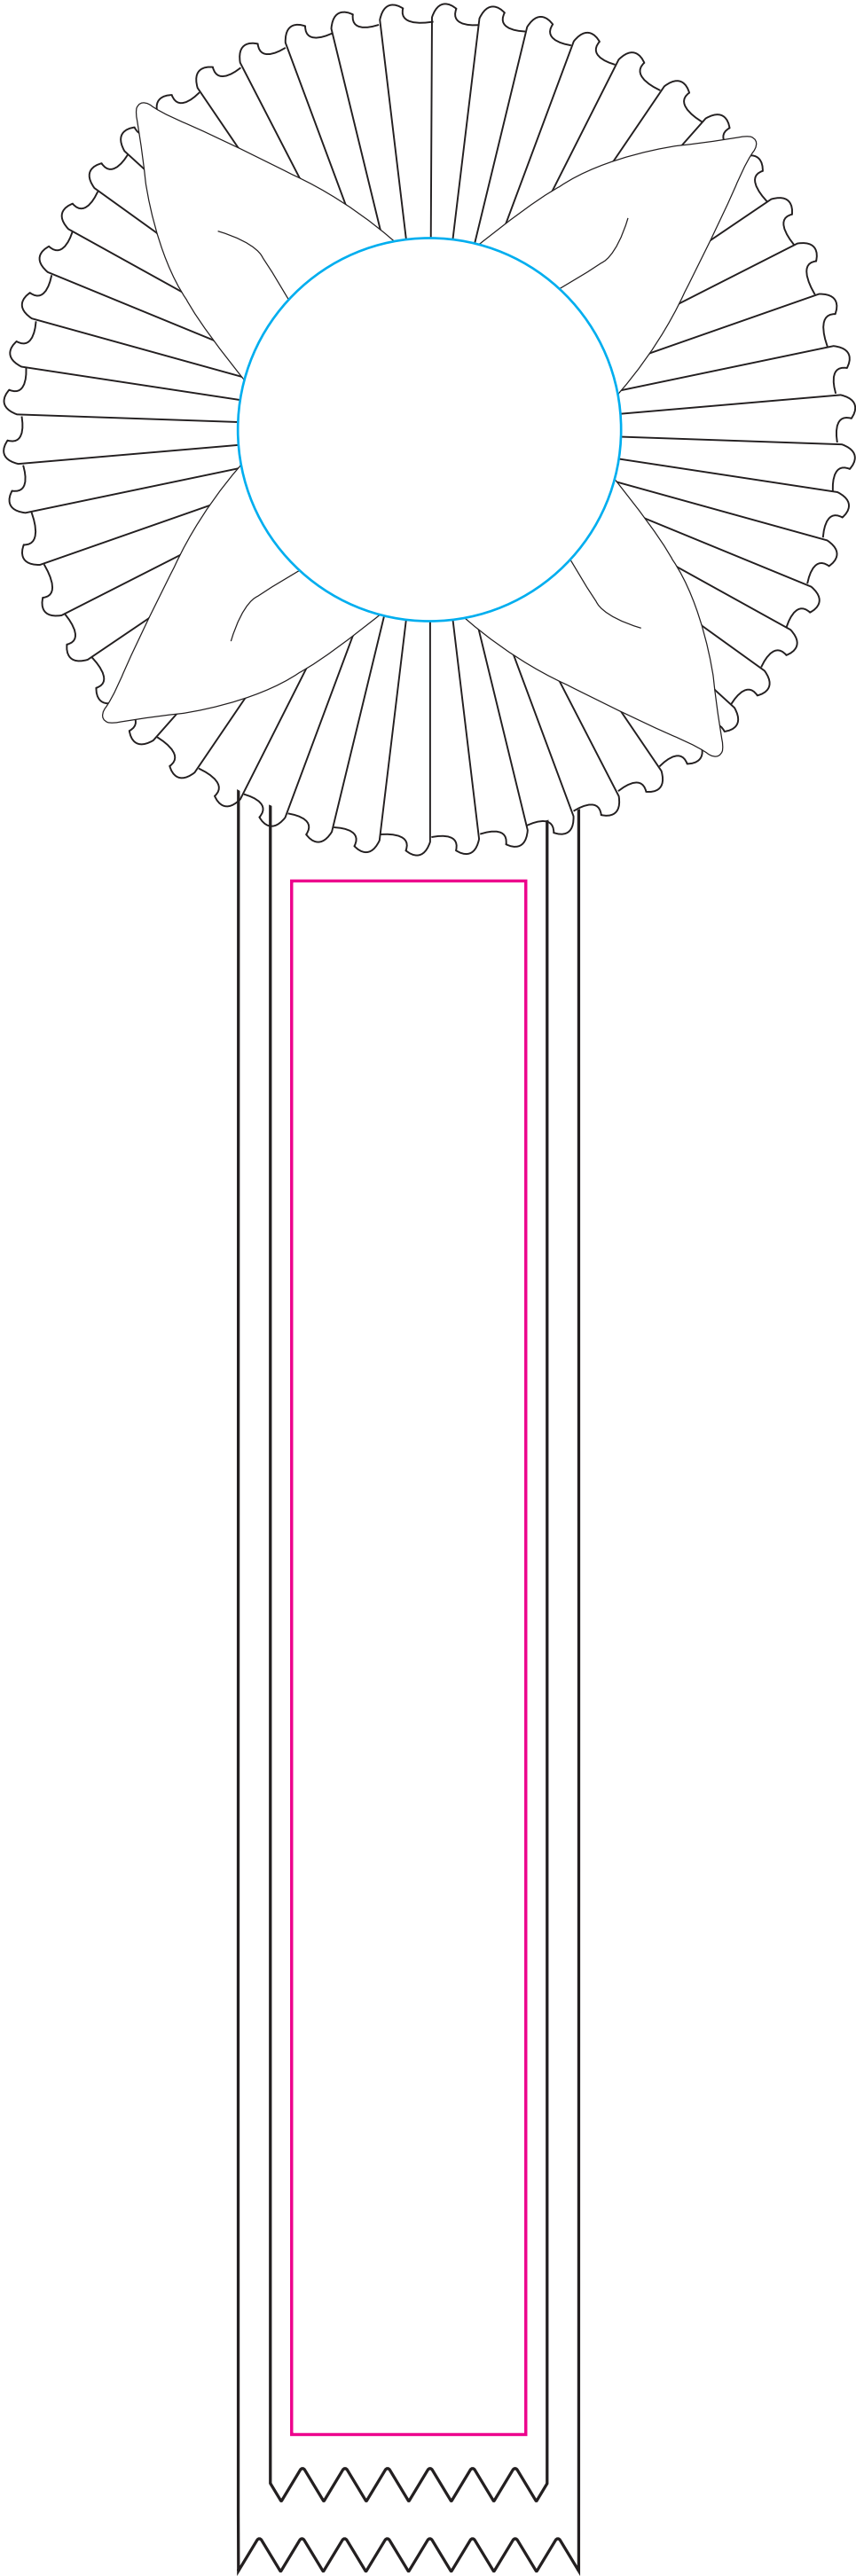

# ROF-515M2

Buton Size = 2.25" Rd.

Magenta Line - Imprint Area 1.375 W x 9.125 H

000000  
0000

Item Number	Rosette Size	Total Length
ROF-515M2	5"	15"
Description		
Two streamer overlapped 2" & 1-5/8" pinked		