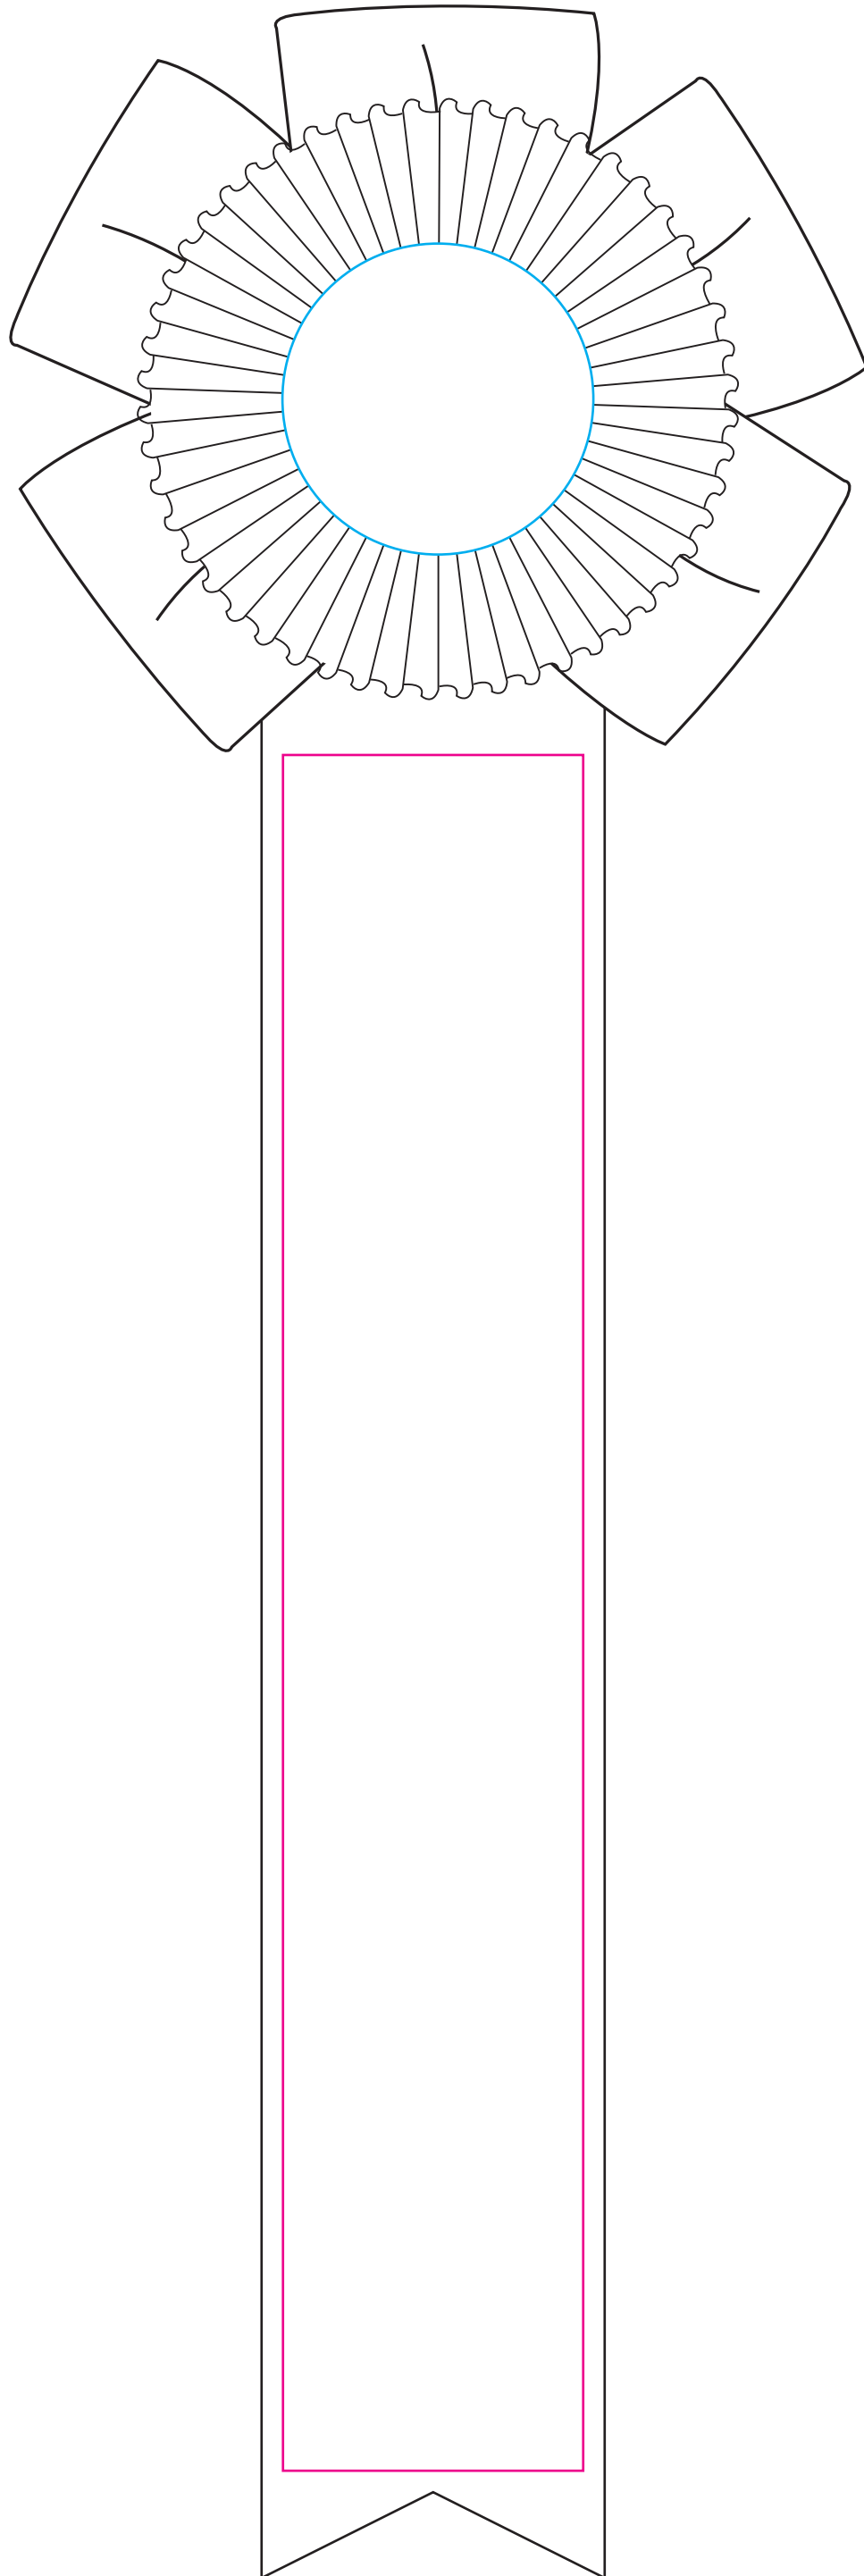

ROF-515M

Item Number	Rosette Size	Total Length
ROF-515M	5"	15"
Description		
One Streamer 2" dovetaile		