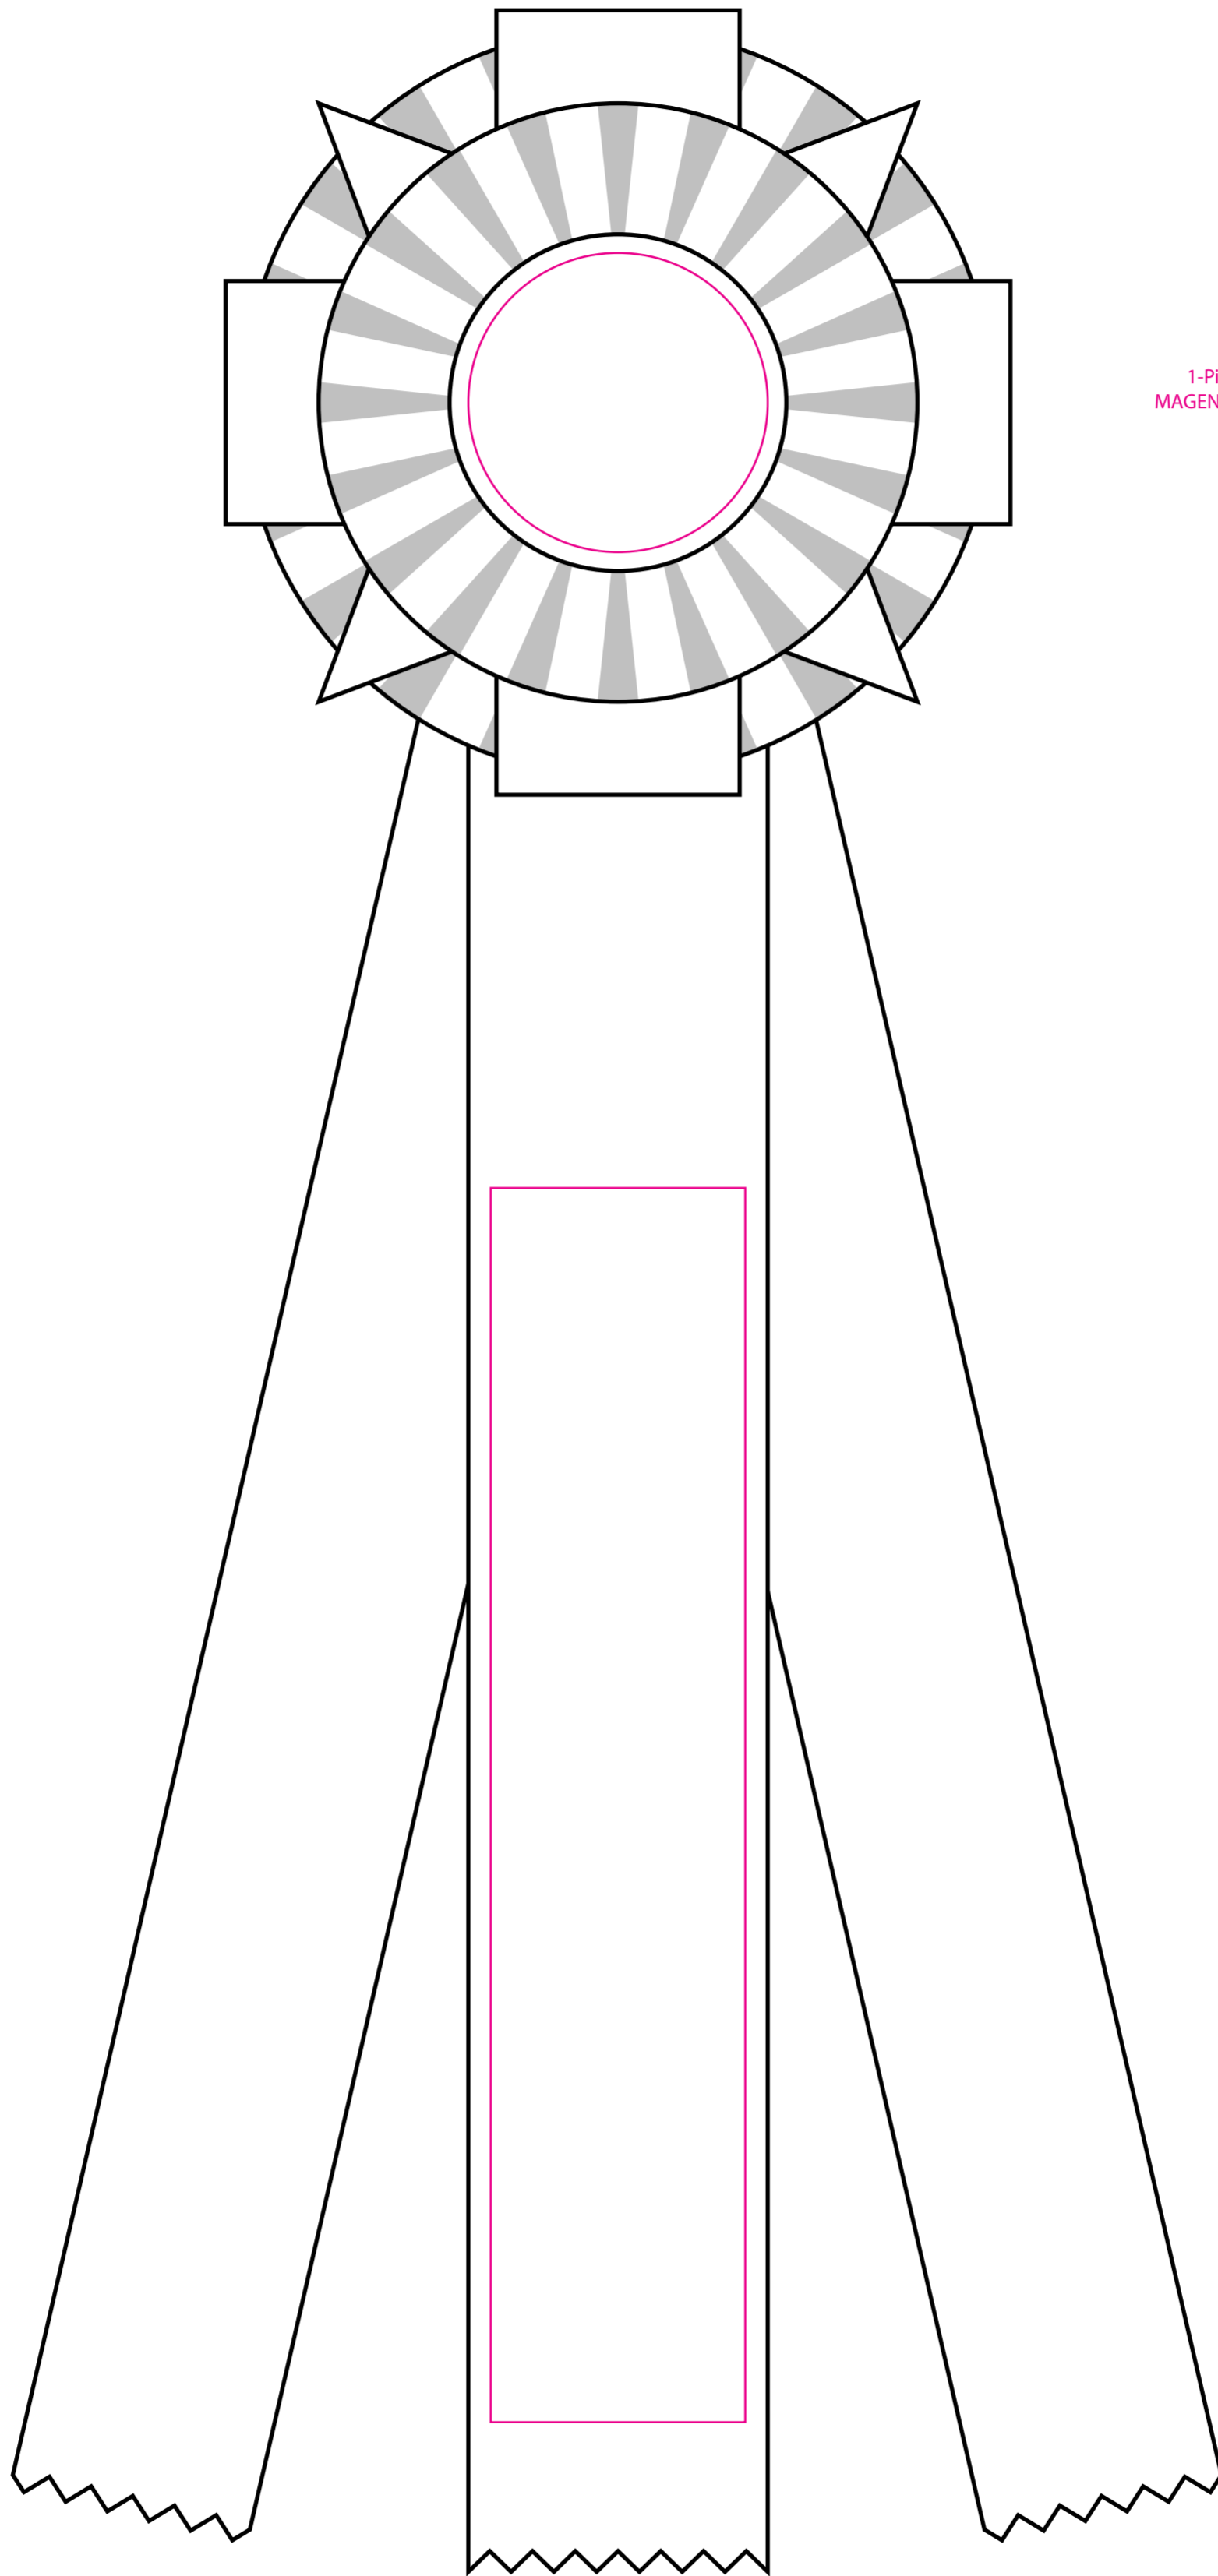

**R50FPR3-12**  
**5" Double Rosette with Folds and Points 12" Streamers**

1-Piece 2 1/4" Button  
MAGENTA LINE - Image Area  
(2.014"D)

2"W Ribbon Center Streamer  
MAGENTA LINE - Image Area  
(1.7"x 8.25")