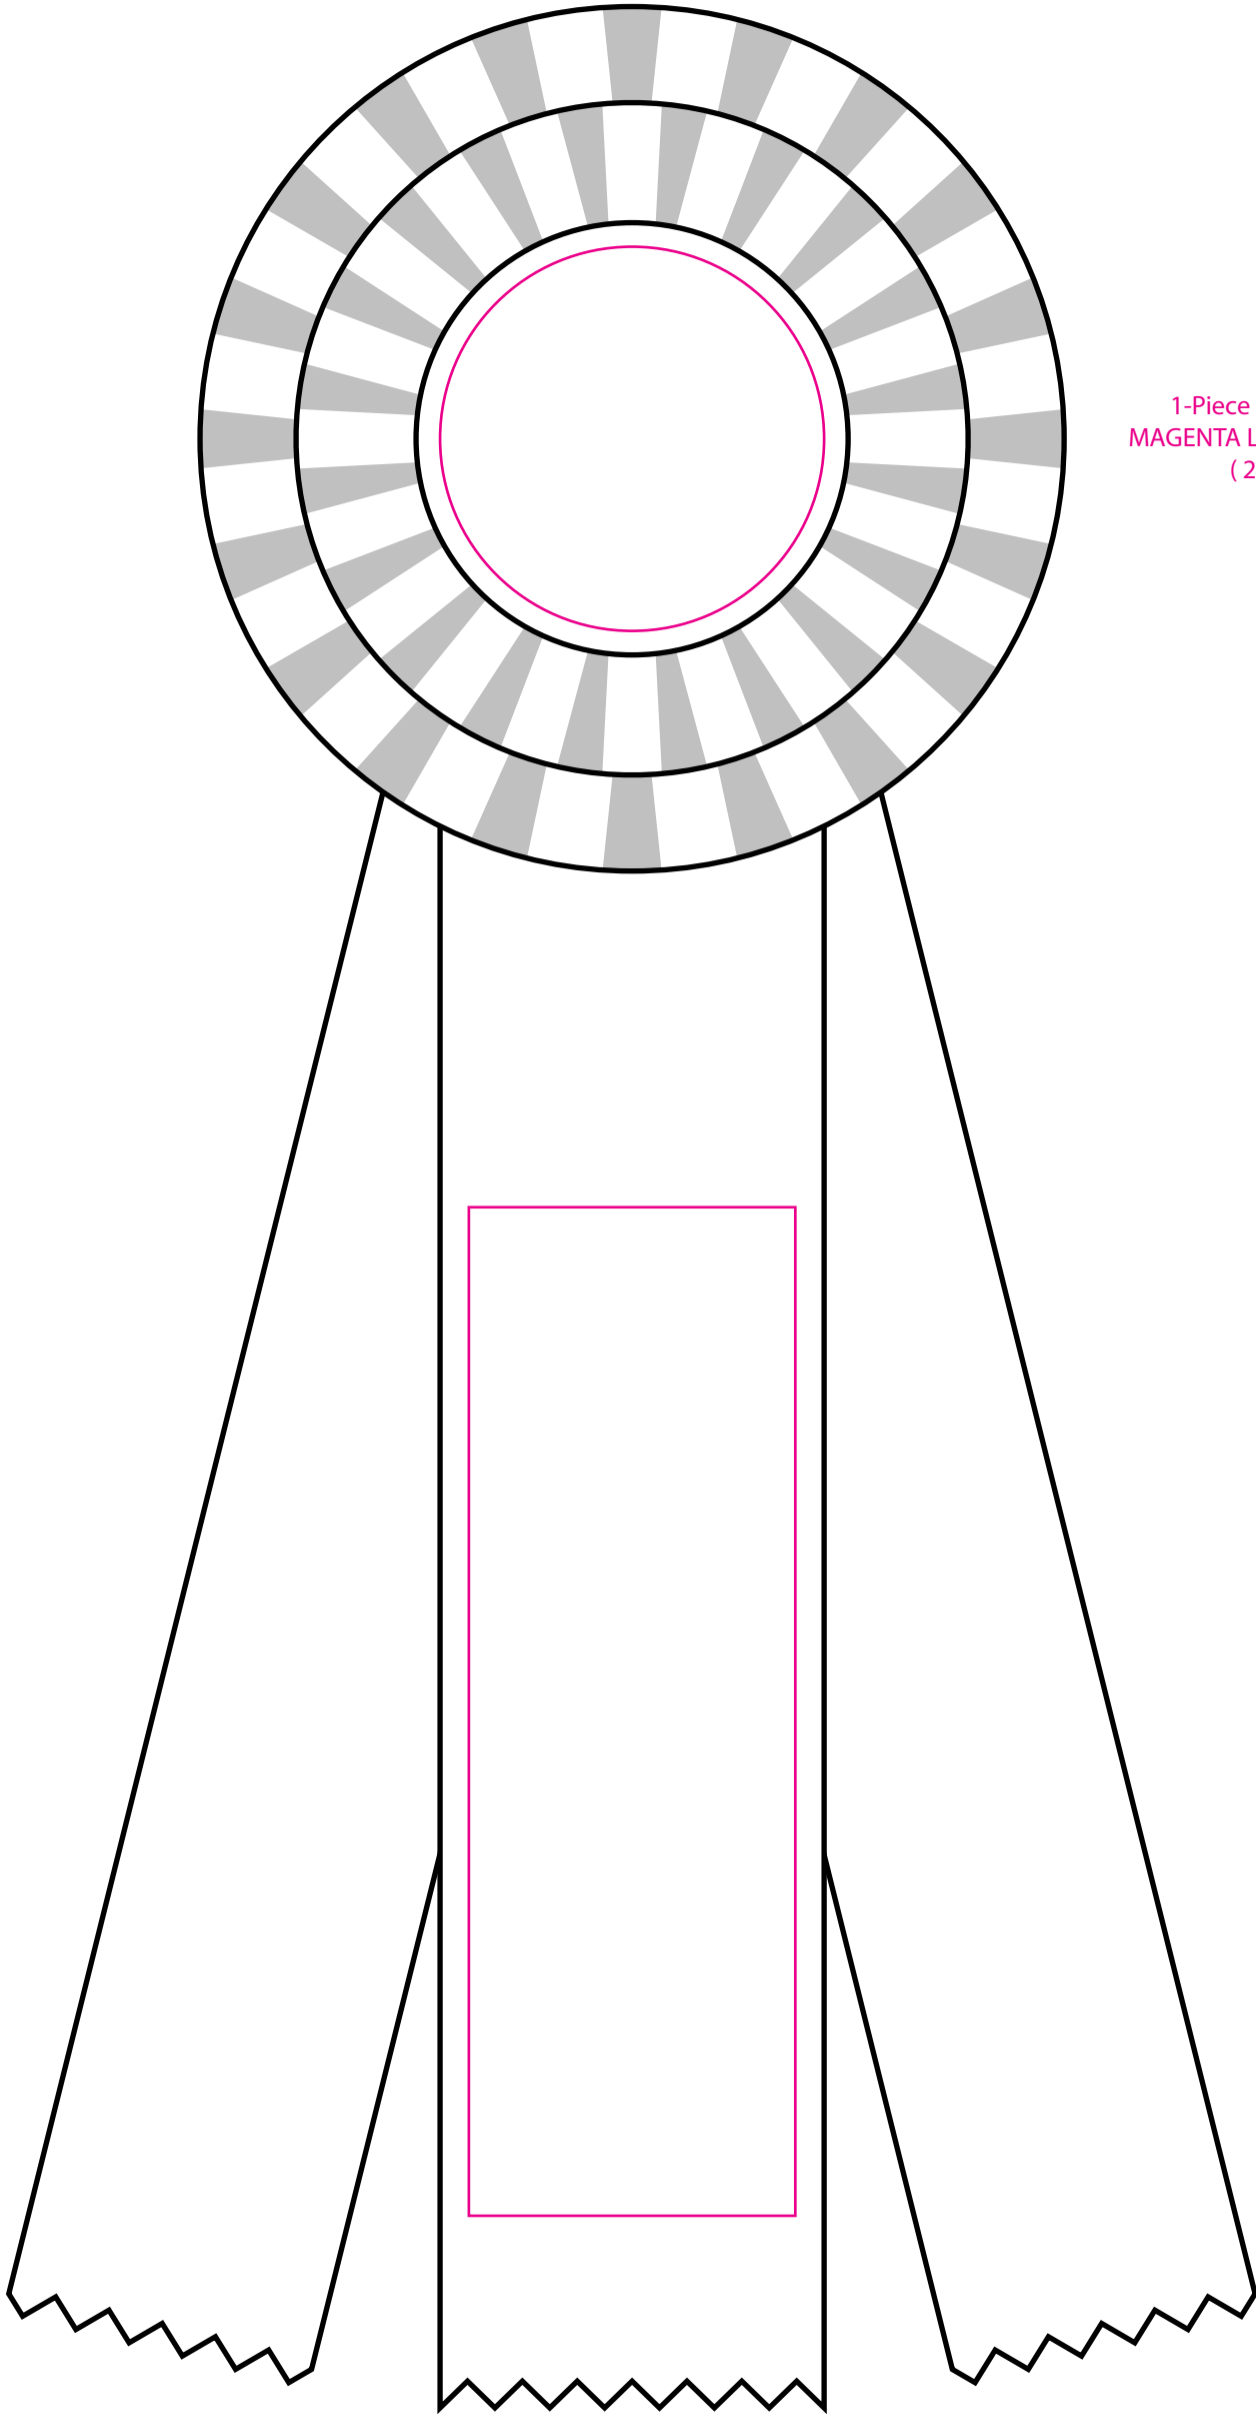

R45R3-8

4 1/2" Double Rosette 8" Streamers

1-Piece 2 1/4" Button
MAGENTA LINE - Image Area
(2.014" D)

2"W Ribbon Center Streamer
MAGENTA LINE - Image Area
(1.7" x 5")