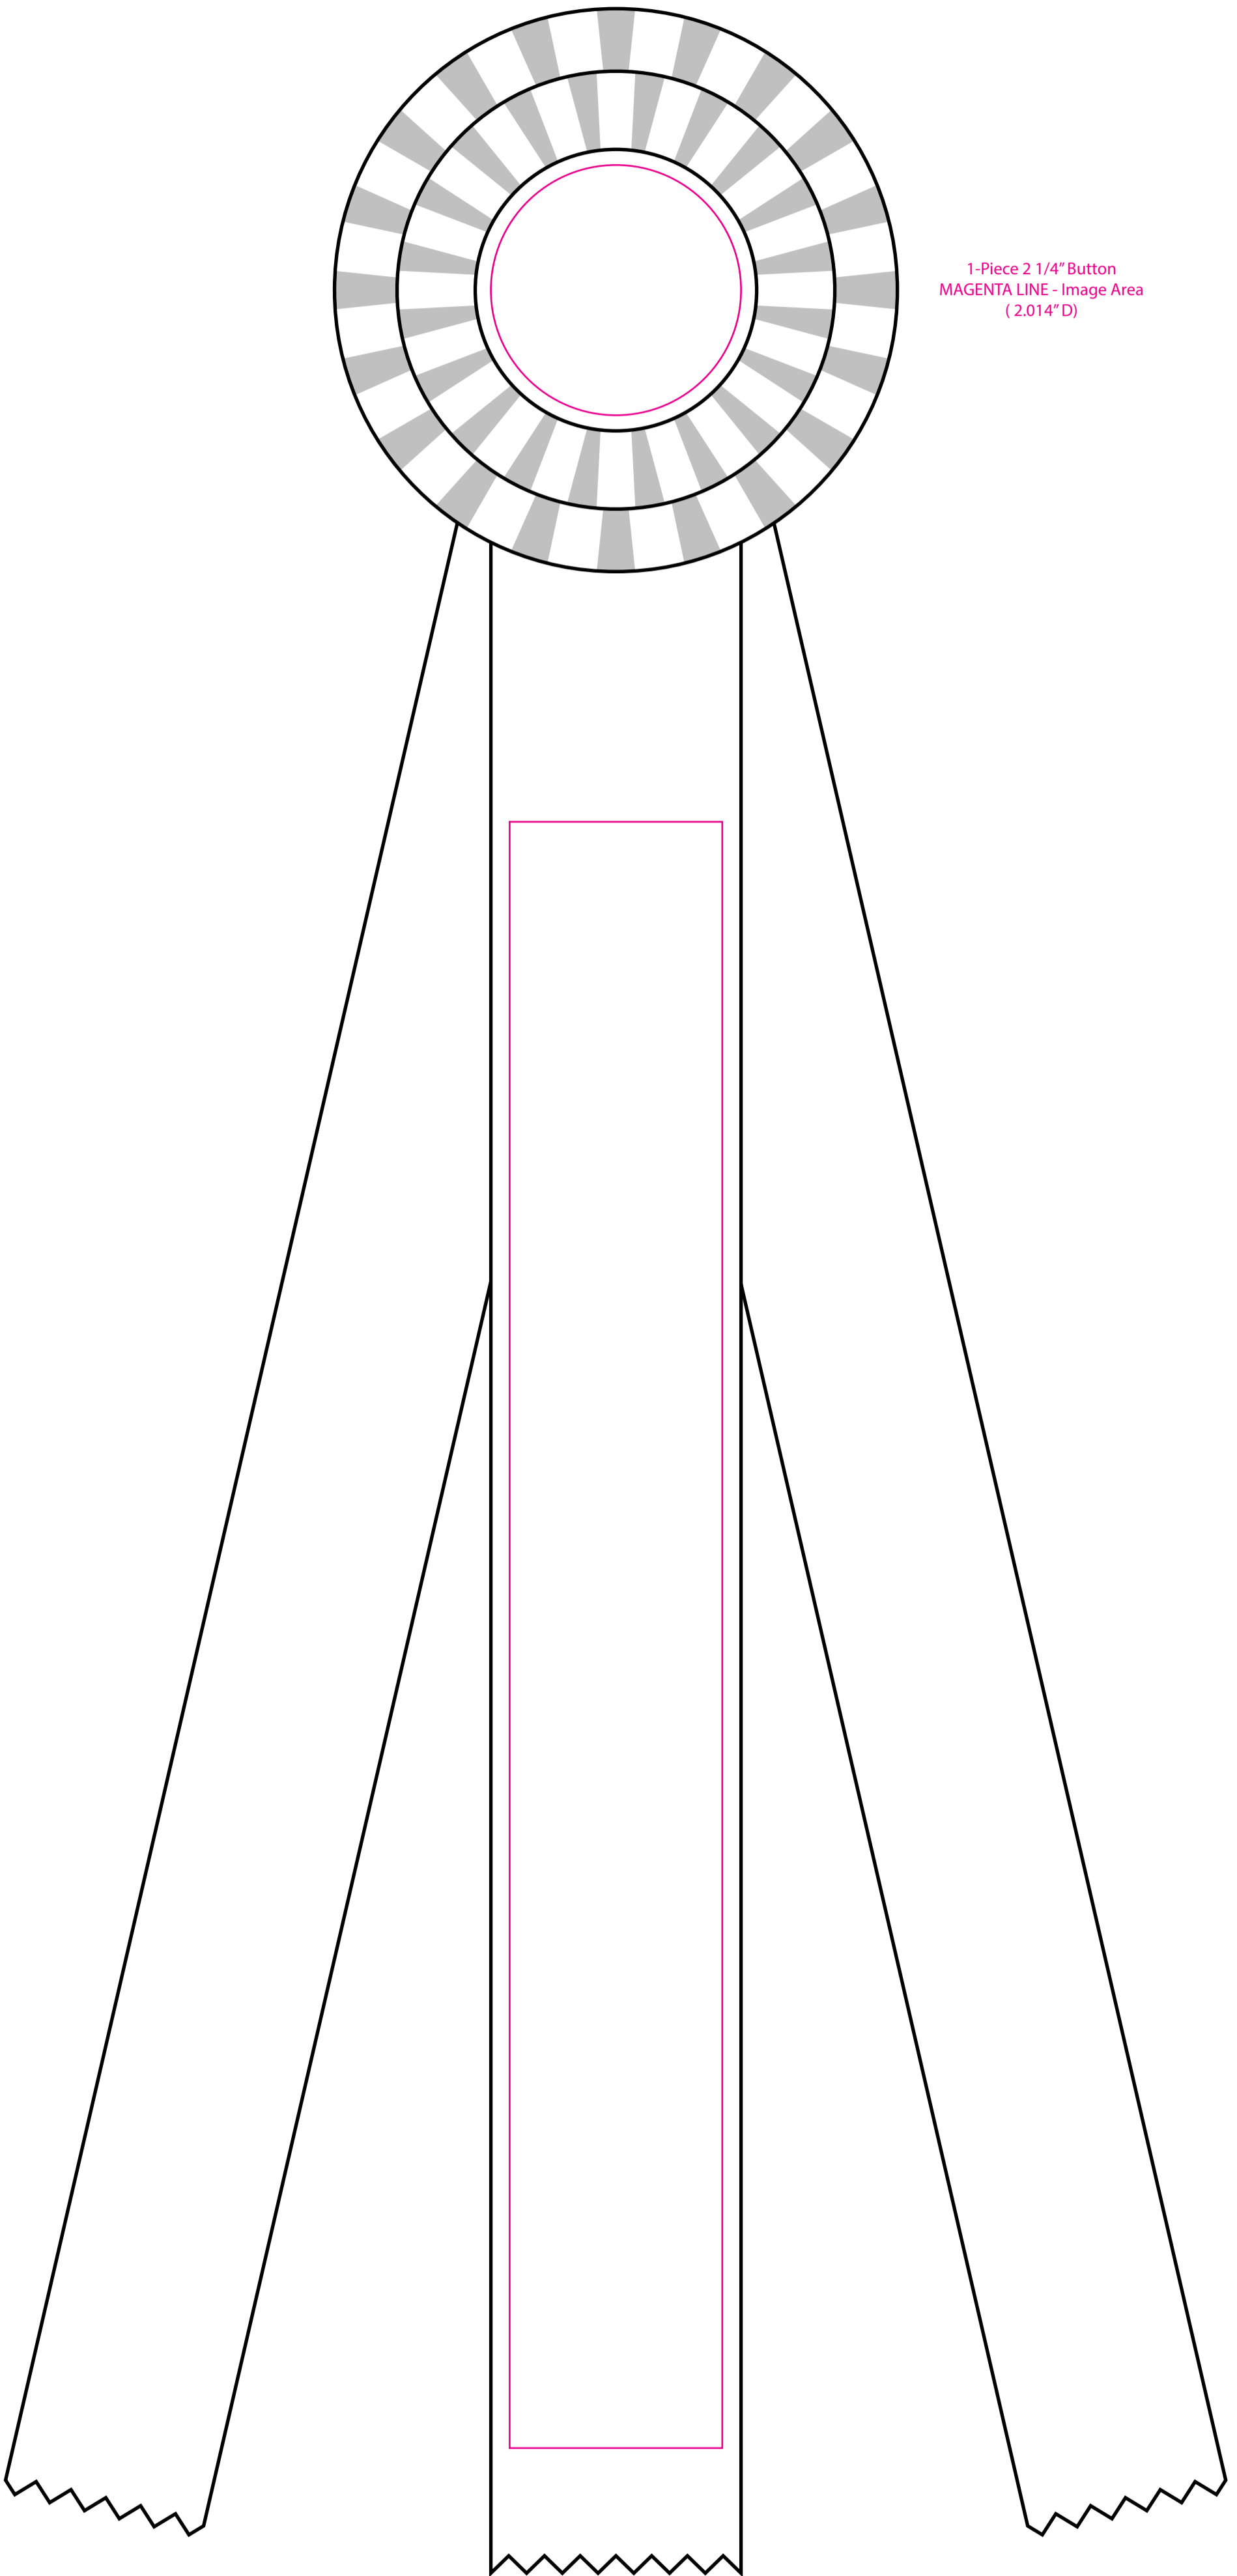

R45R3-16
4 1/2" Double Rosette 16" Streamers

1-Piece 2 1/4" Button
MAGENTA LINE - Image Area
(2.014" D)

2"W Ribbon Center Streamer
MAGENTA LINE - Image Area
(1.7" x 13")