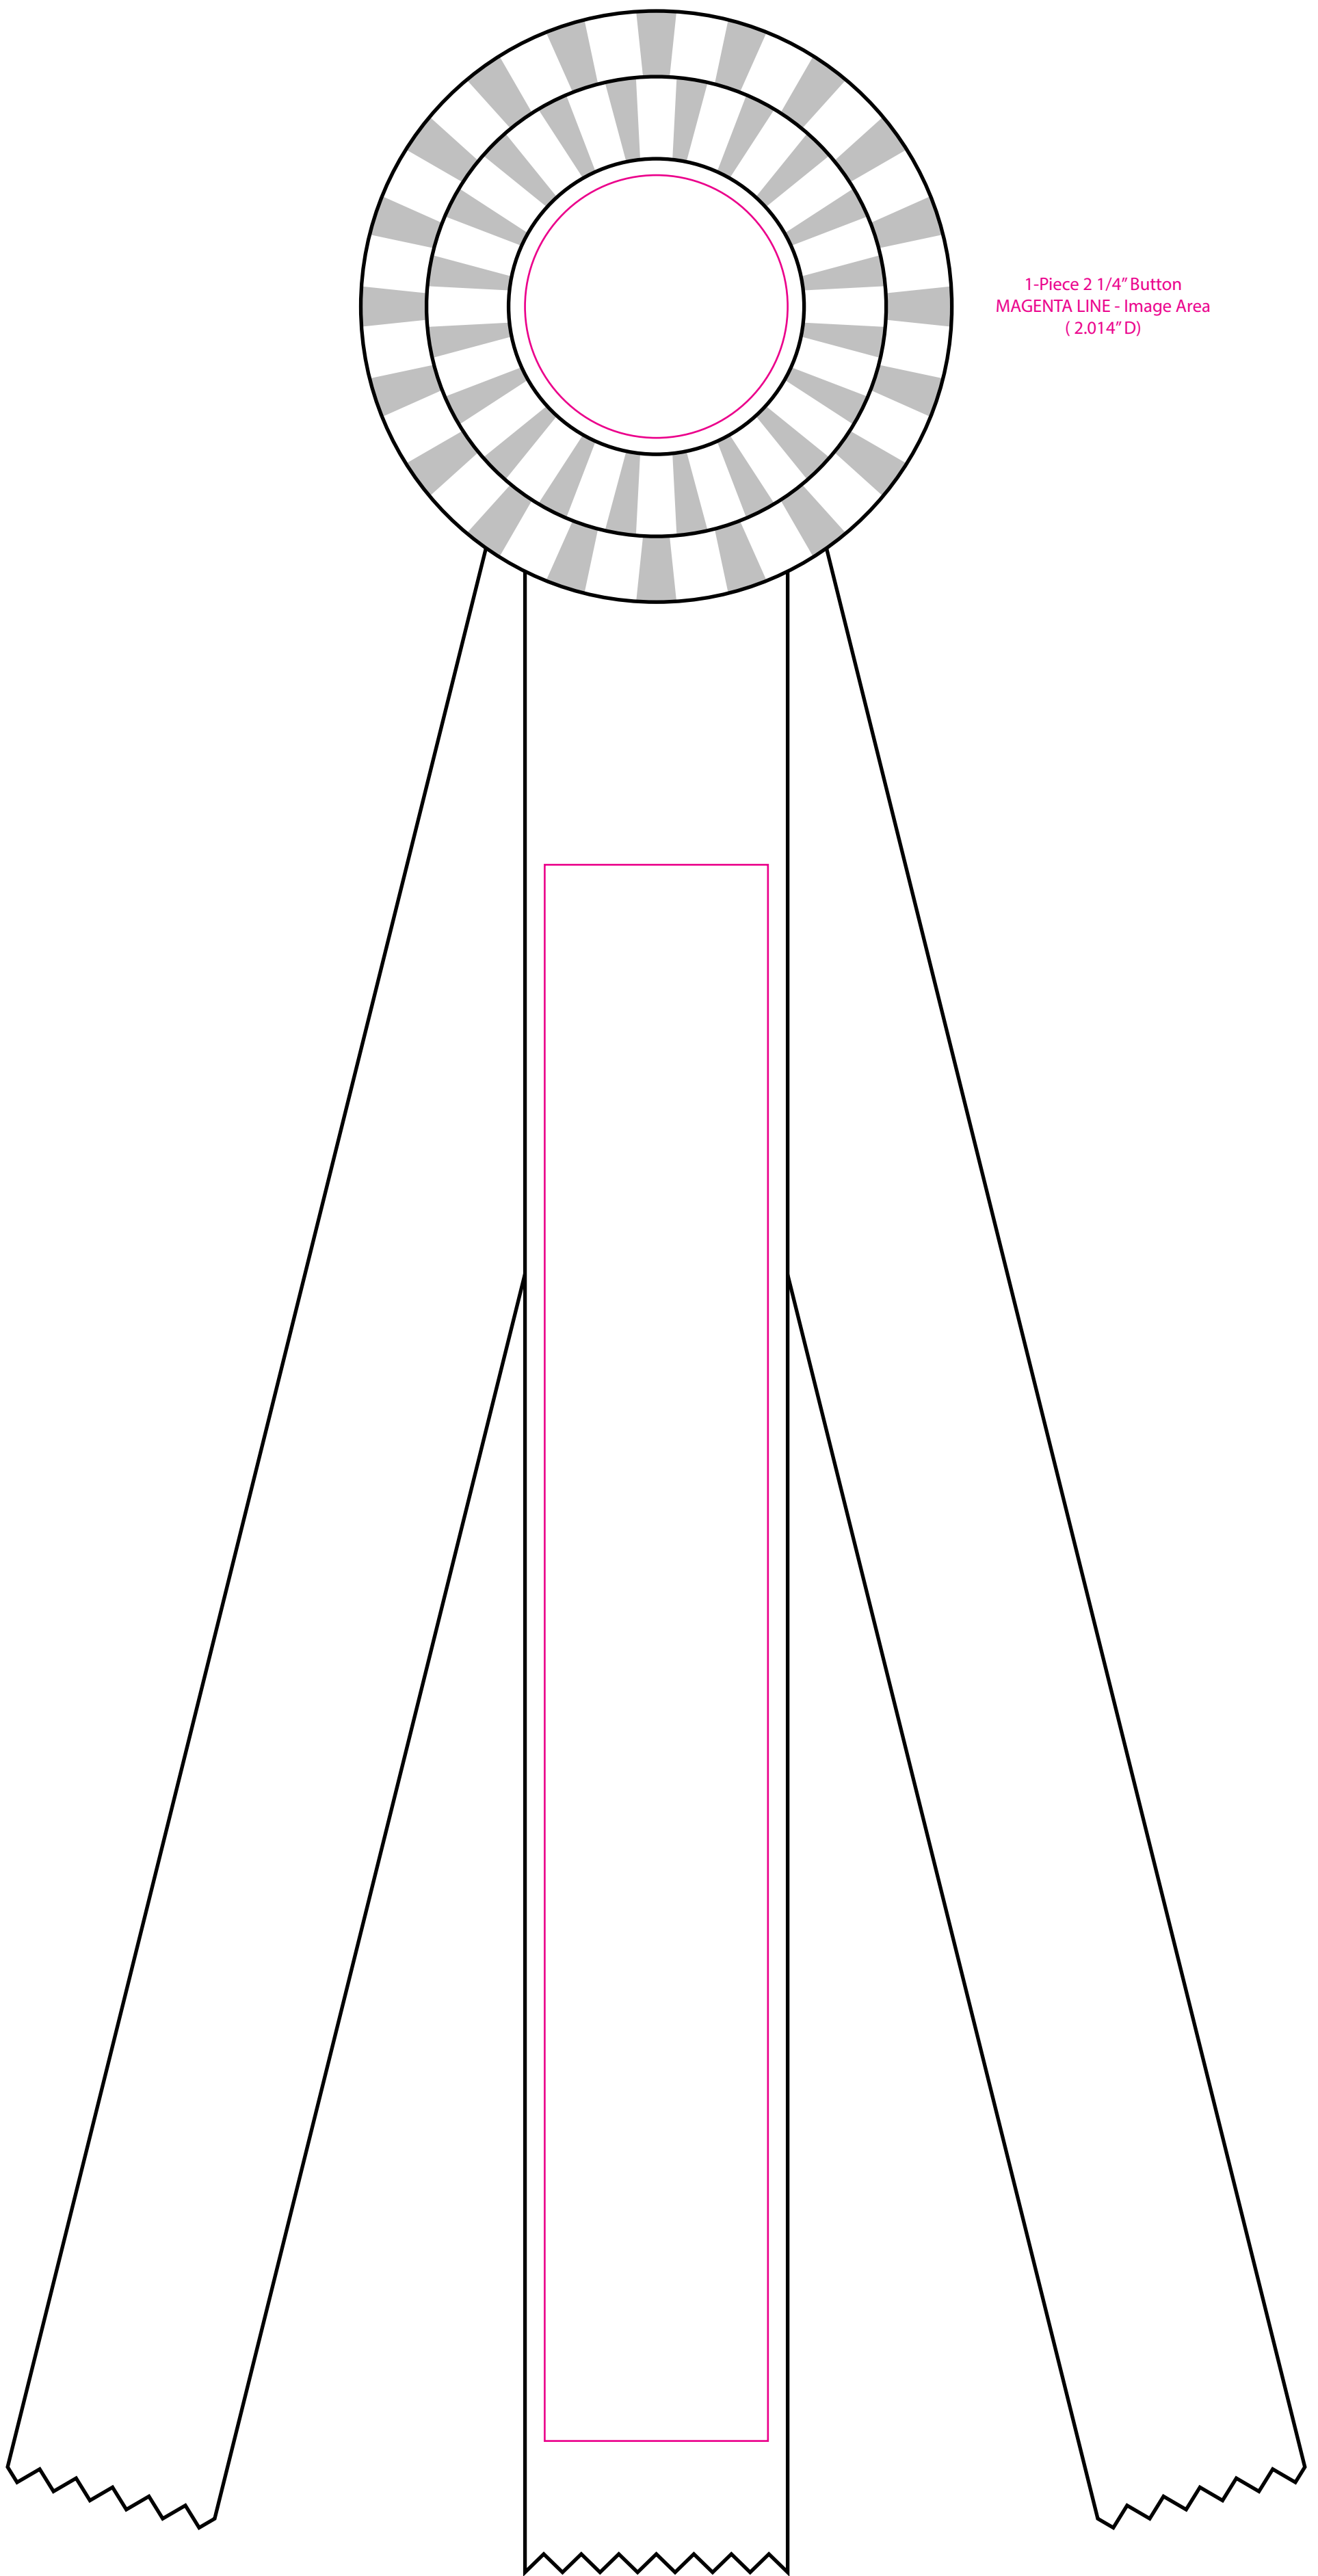

R45R3-15
4 1/2" Double Rosette 15" Streamers

1-Piece 2 1/4" Button
MAGENTA LINE - Image Area
(2.014" D)

2"W Ribbon Center Streamer
MAGENTA LINE - Image Area
(1.7" x 12")