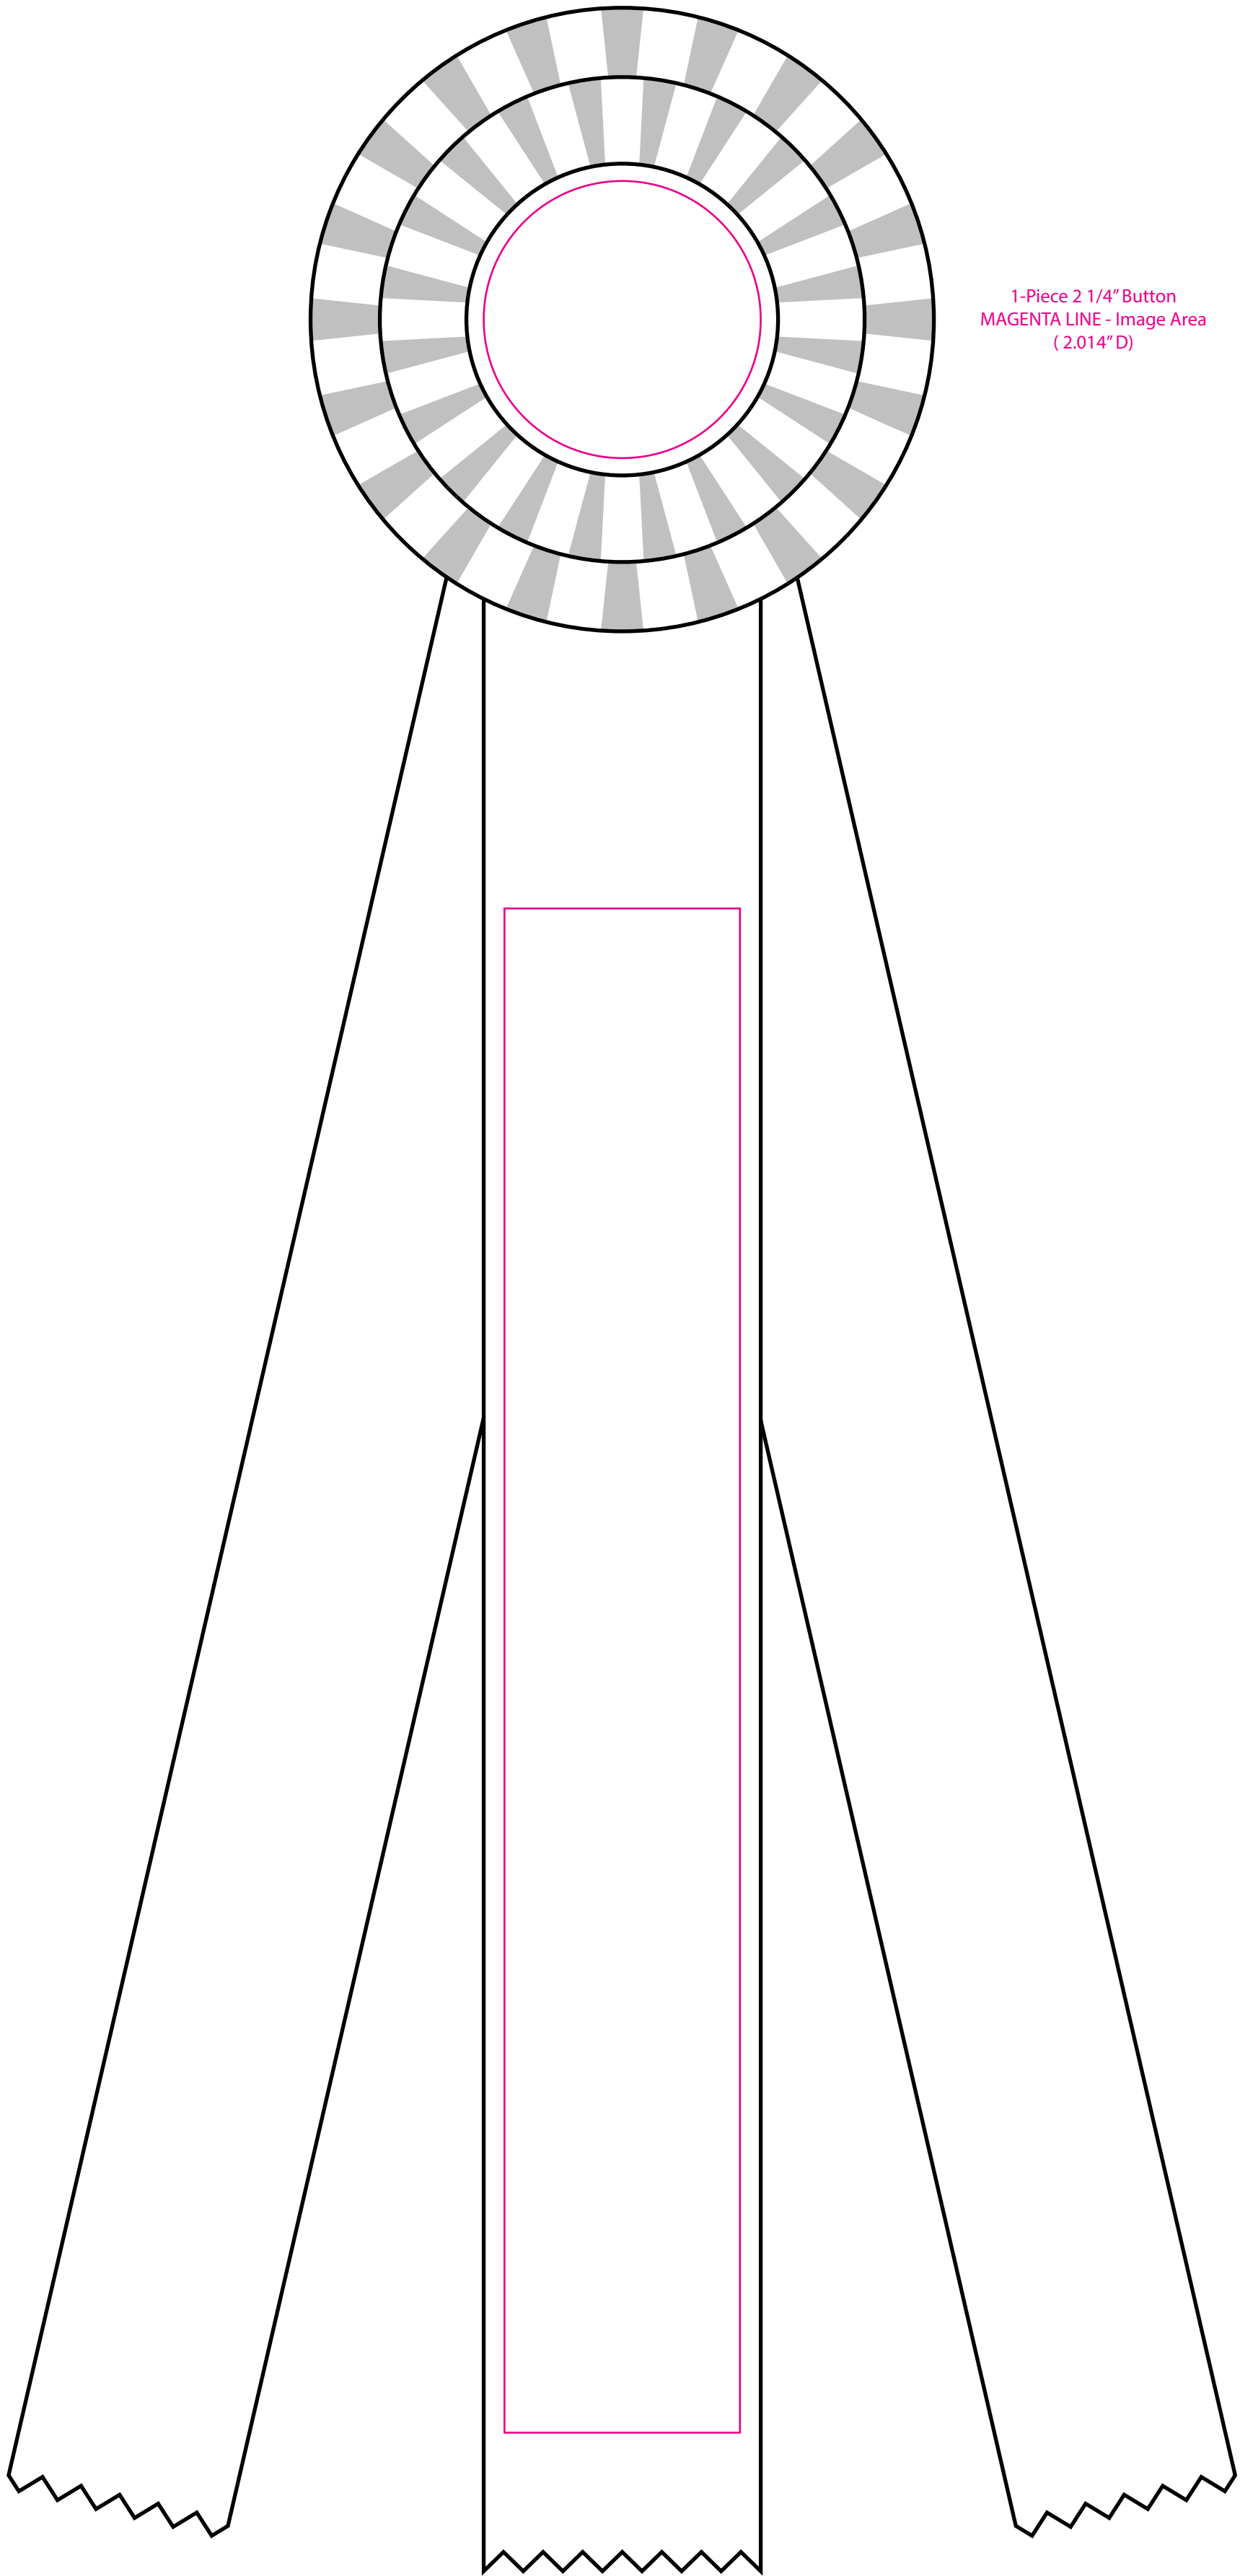

**R45R3-14**  
**4 1/2" Double Rosette 14" Streamers**

1-Piece 2 1/4" Button  
MAGENTA LINE - Image Area  
(2.014" D)

2"W Ribbon Center Streamer  
MAGENTA LINE - Image Area  
(1.7" x 11")