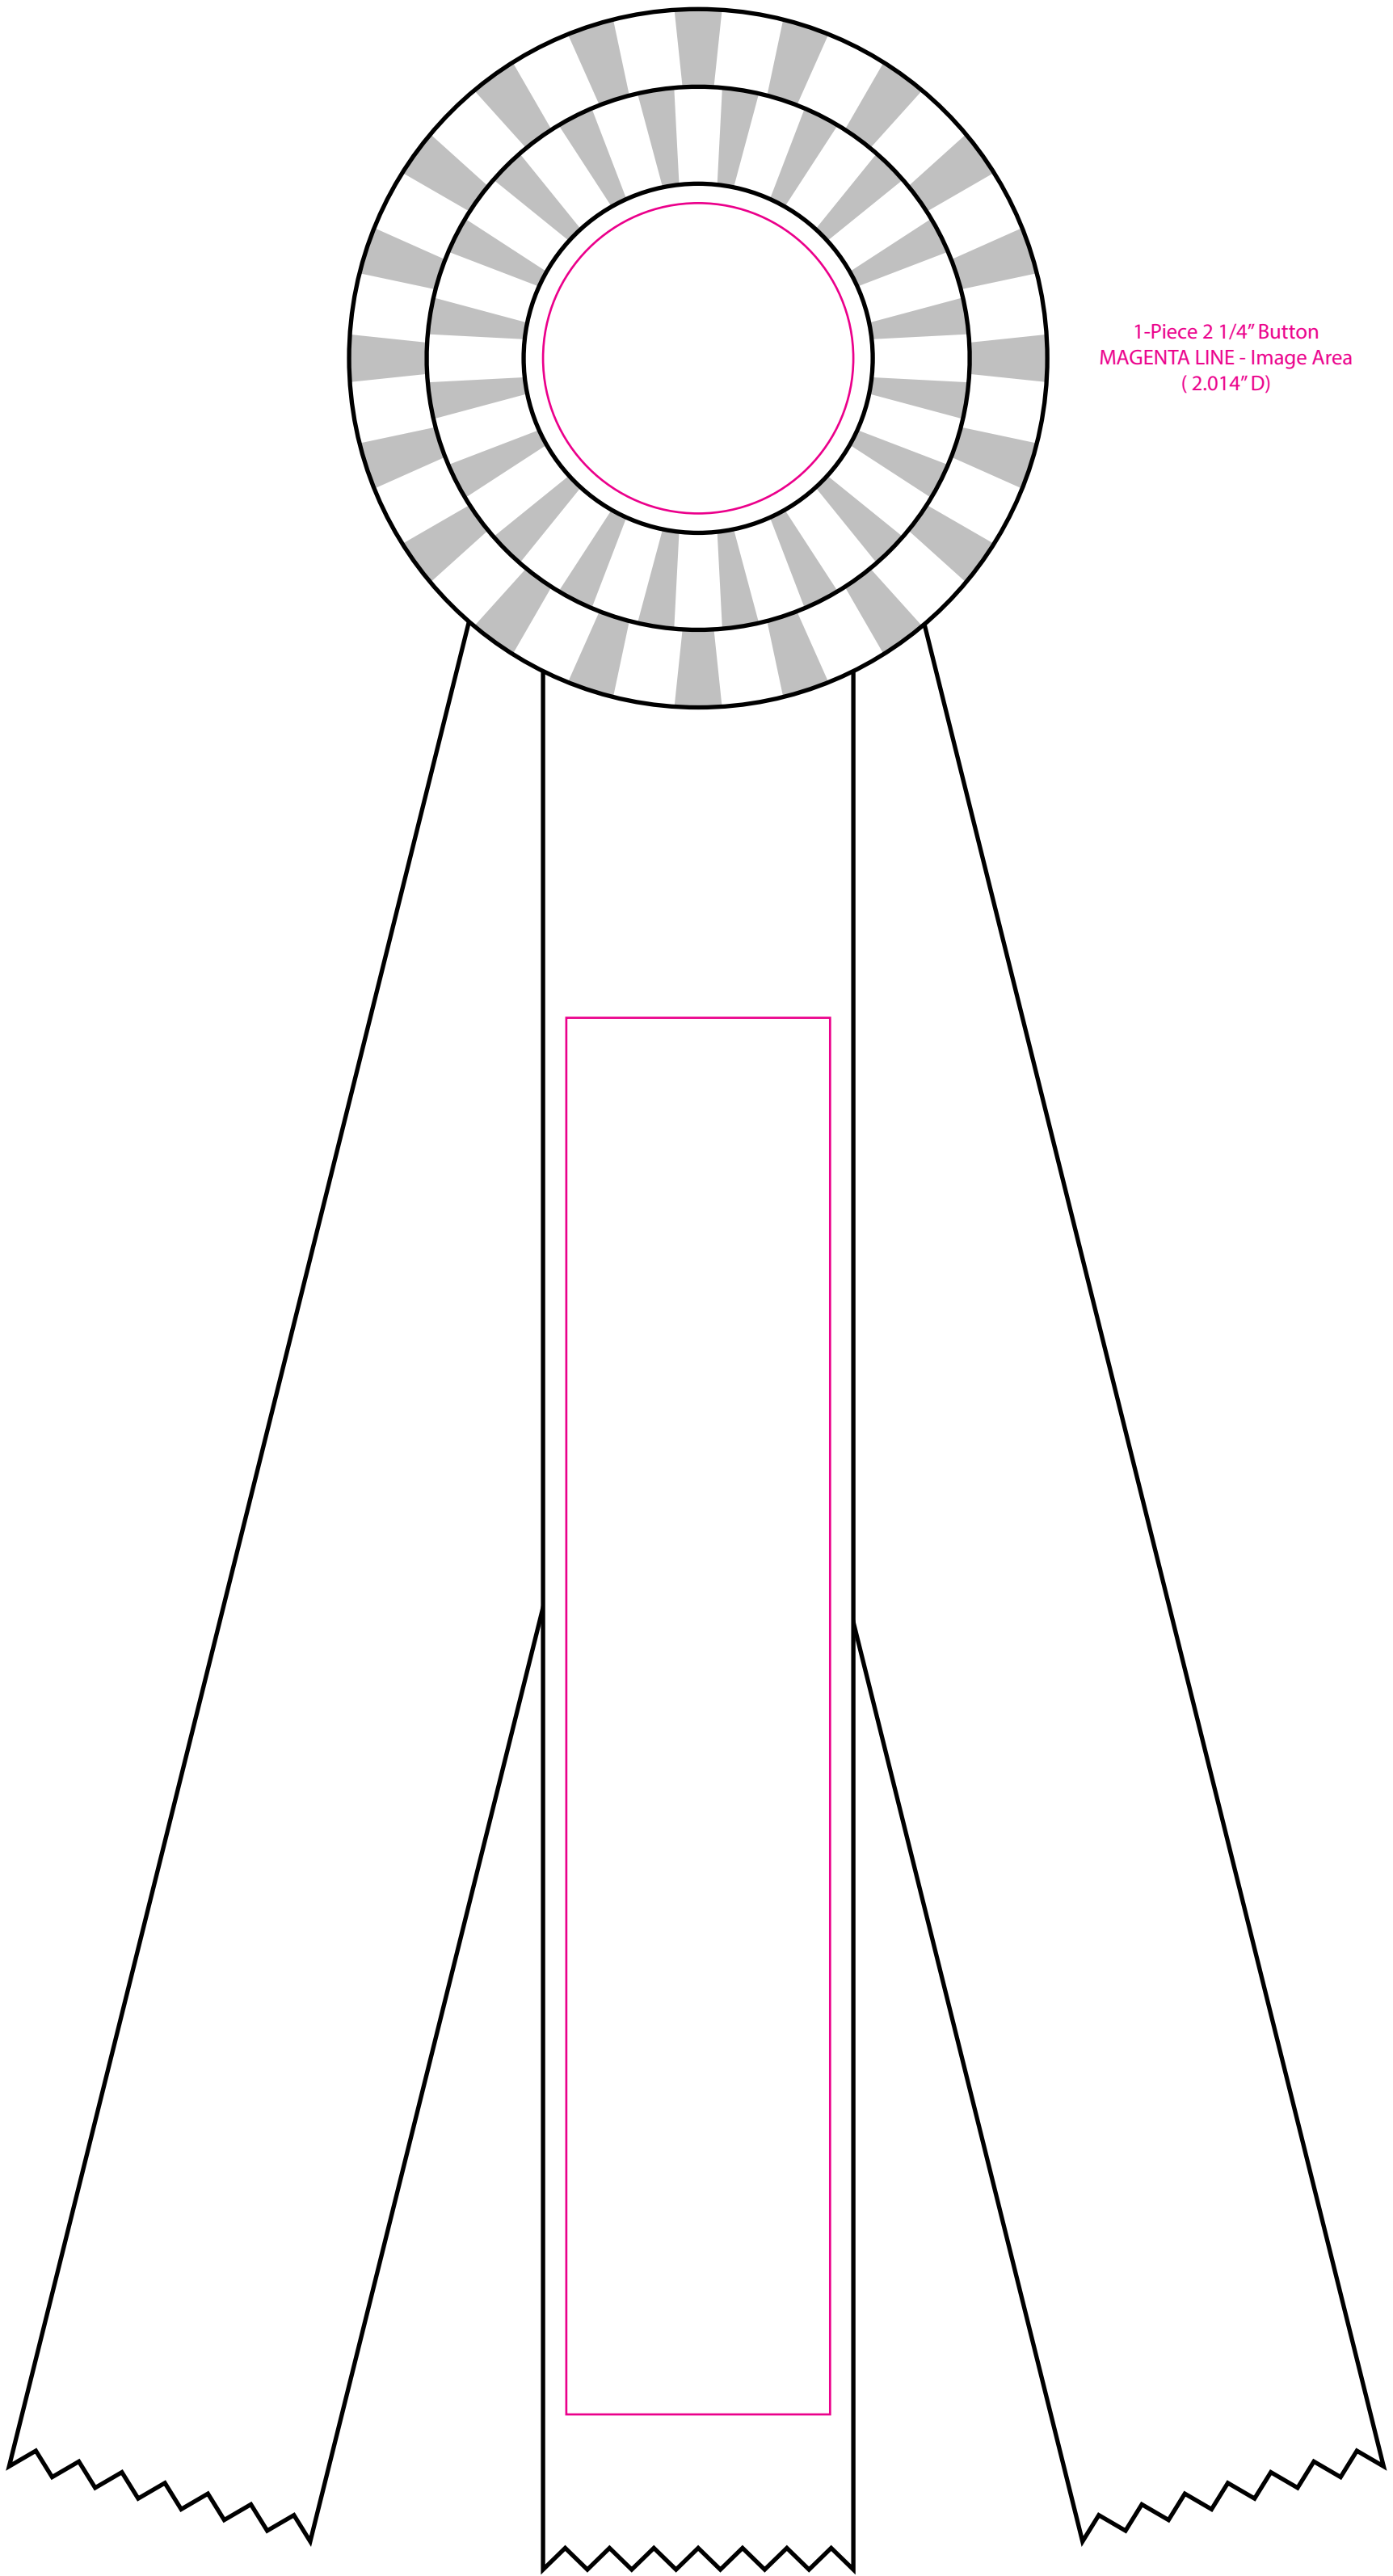

# R45R3-12S

## 4 1/2" Double Rosette 12" Streamers

1-Piece 2 1/4" Button  
MAGENTA LINE - Image Area  
(2.014" D)

2"W Ribbon Streamers  
MAGENTA LINE - Image Area  
(1.7" x 9")