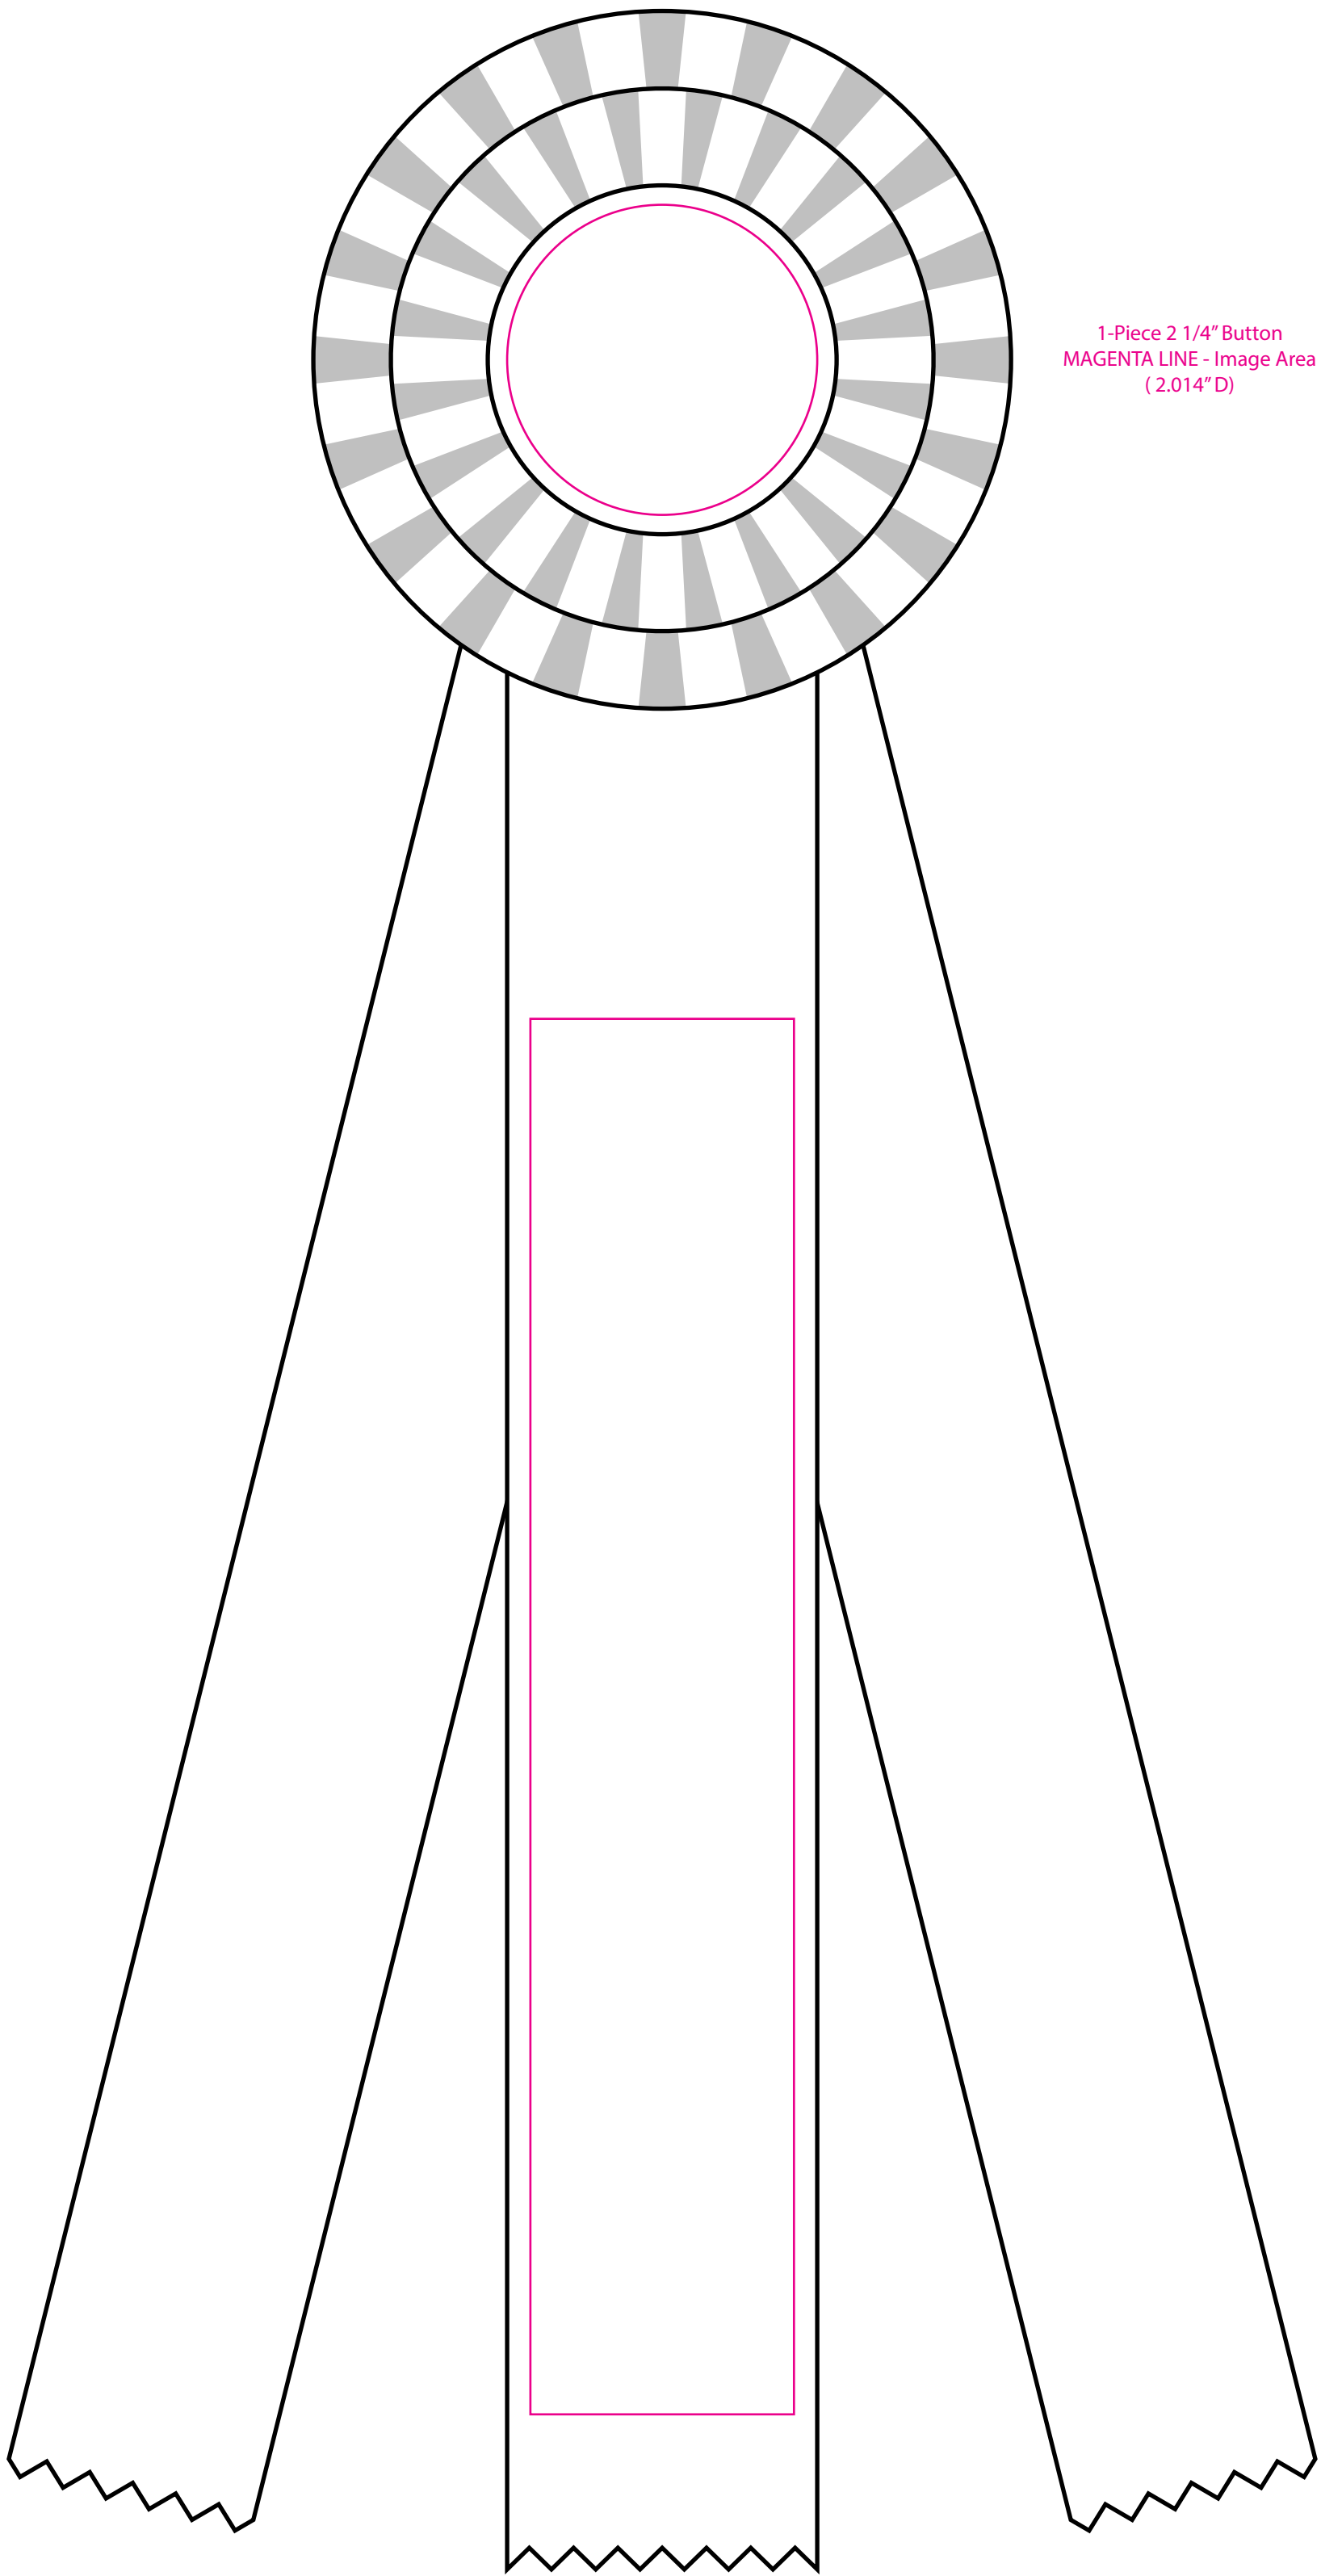

R45R3-12
4 1/2" Double Rosette 12" Streamers

1-Piece 2 1/4" Button
MAGENTA LINE - Image Area
(2.014" D)

2"W Ribbon Center Streamer
MAGENTA LINE - Image Area
(1.7" x 9")