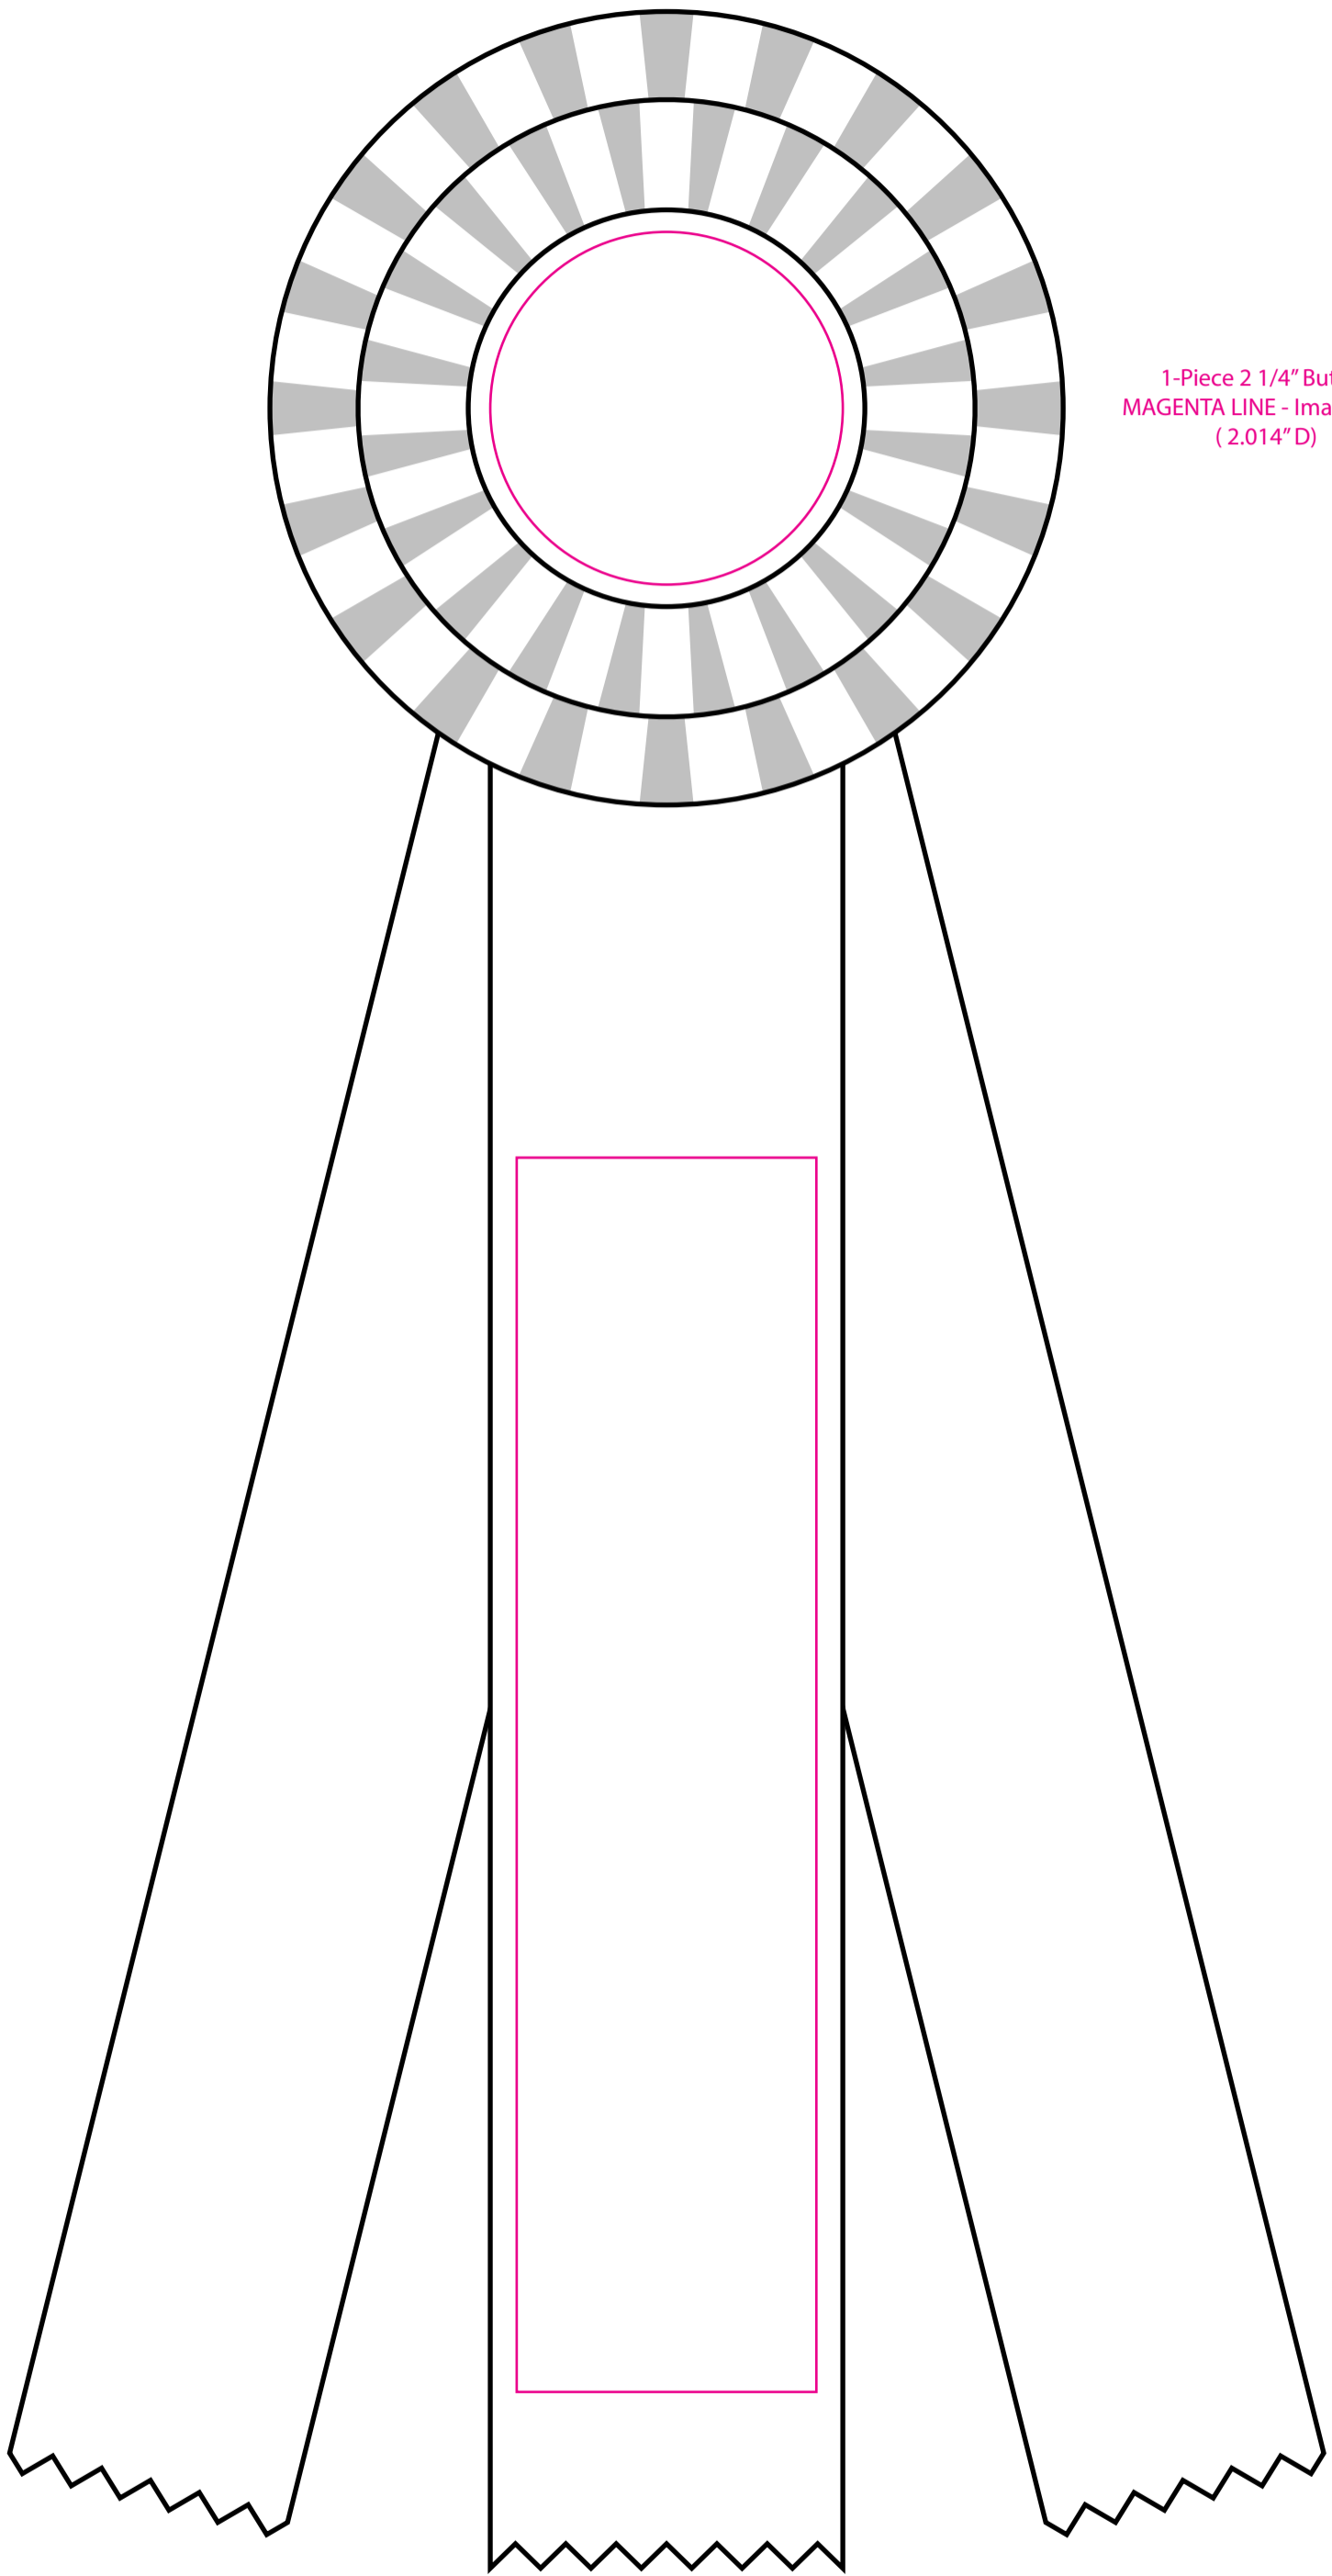

# R45R3-10

## 4 1/2" Double Rosette 10" Streamers

1-Piece 2 1/4" Button  
MAGENTA LINE - Image Area  
(2.014" D)

2"W Ribbon Center Streamer  
MAGENTA LINE - Image Area  
(1.7" x 7")