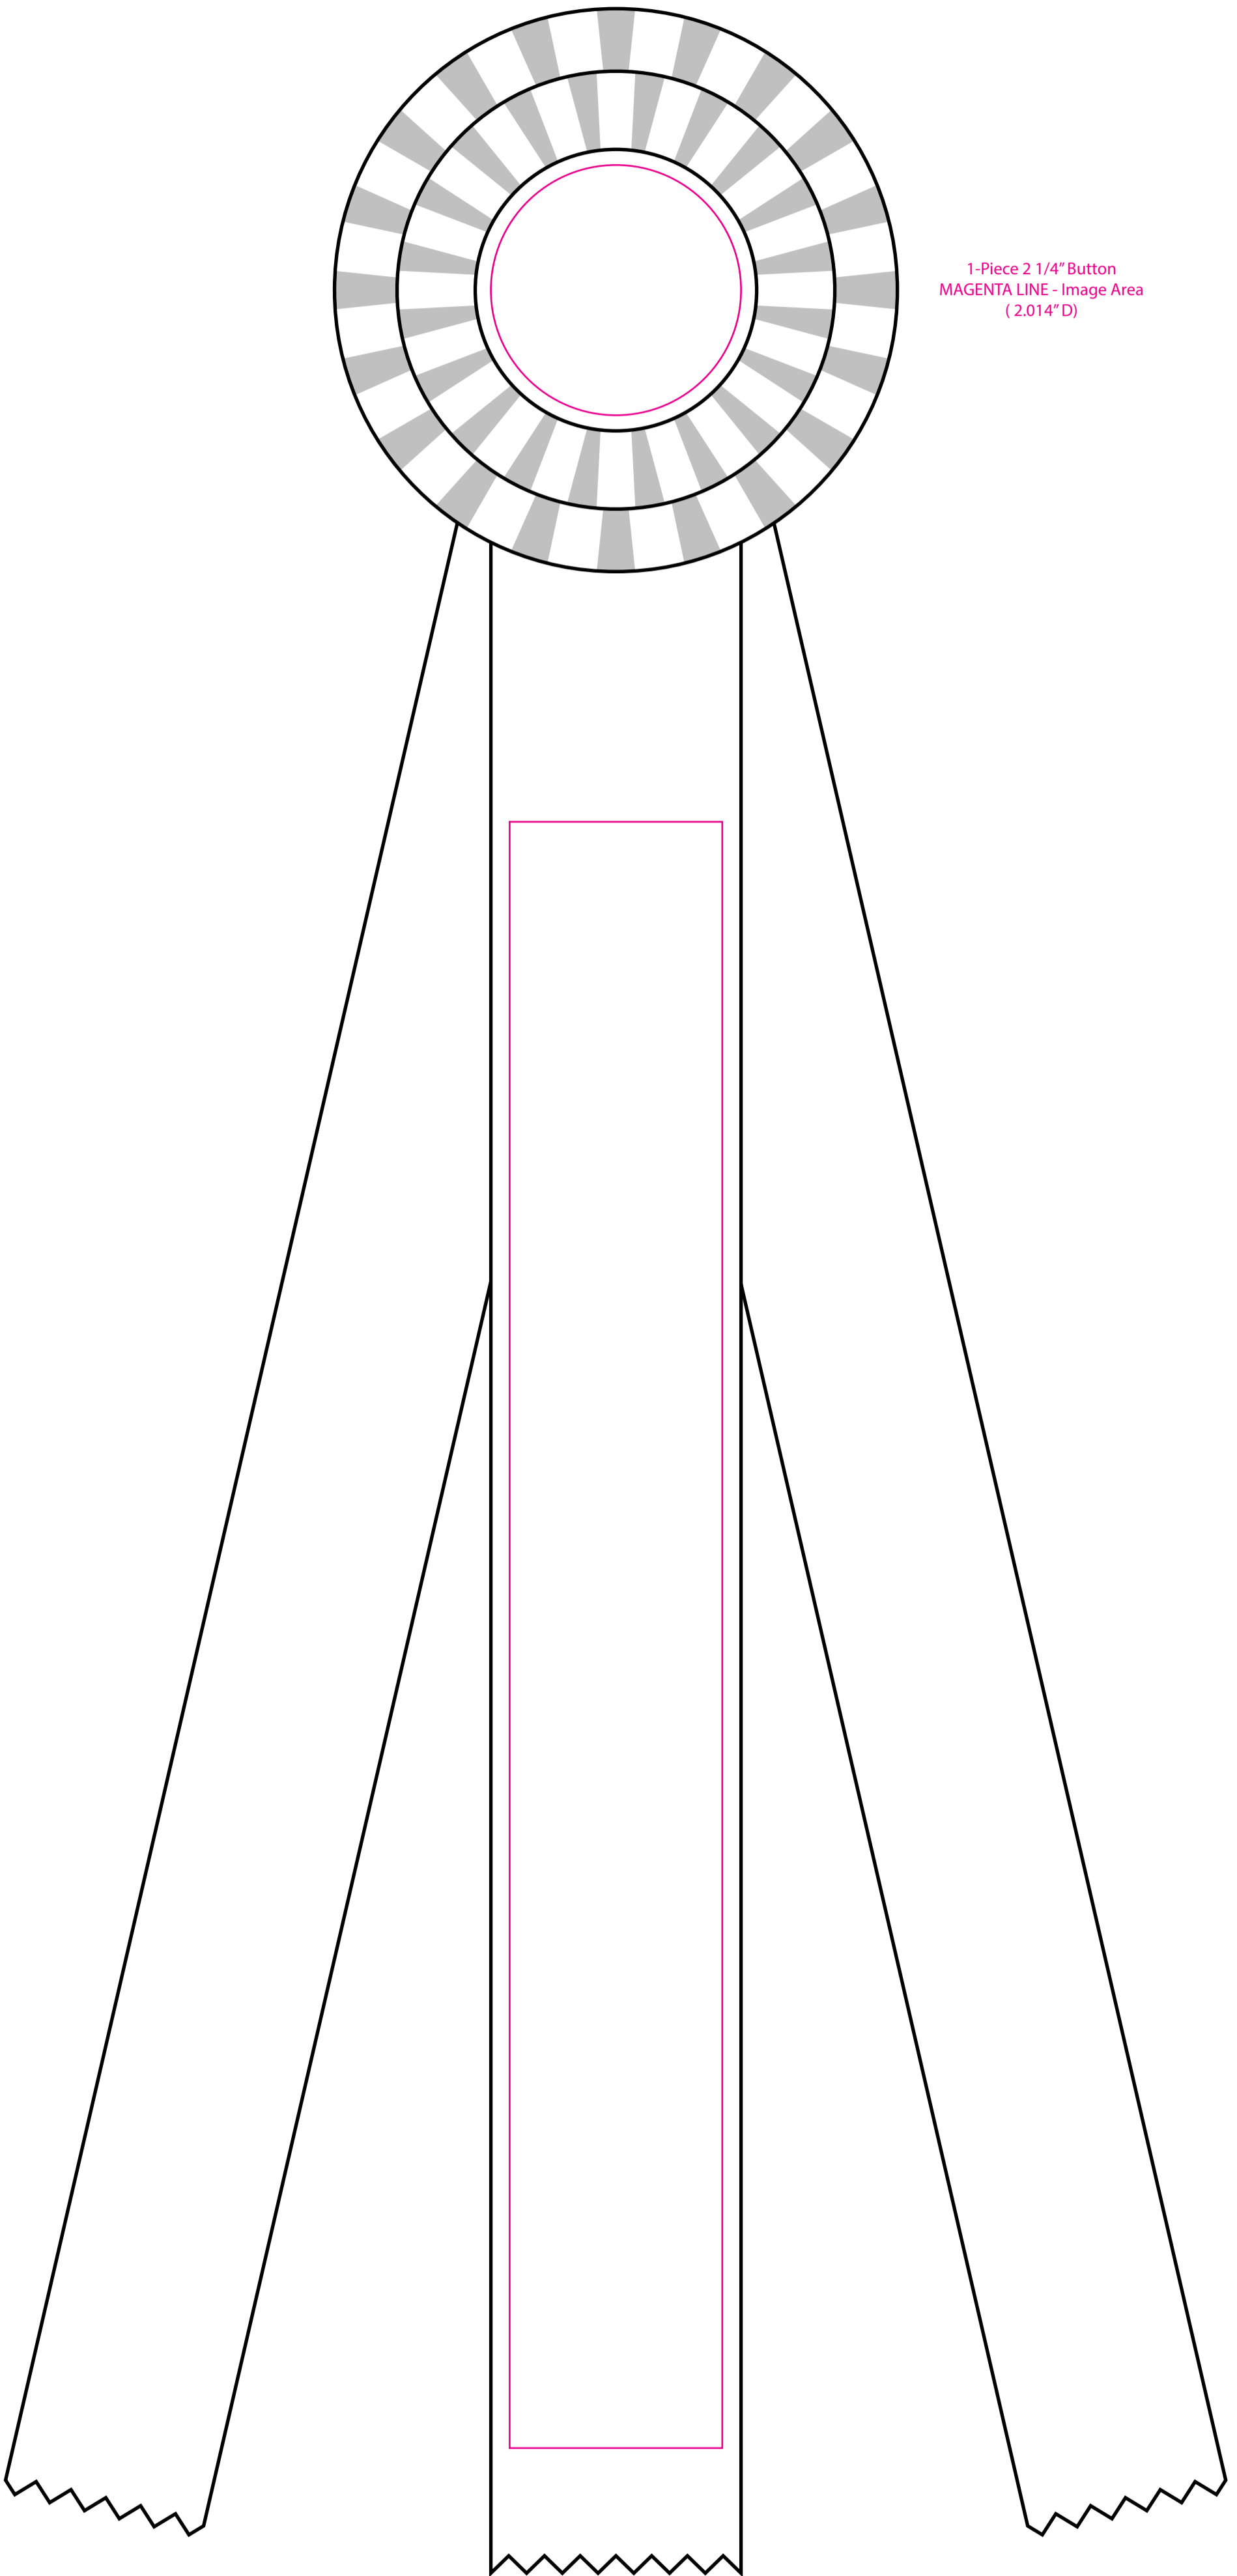

R45PP3-16
4 1/2" Double Rosette 16" Streamers

1-Piece 2 1/4" Button
MAGENTA LINE - Image Area
(2.014" D)

2"W Ribbon Center Streamer
MAGENTA LINE - Image Area
(1.7" x 13")