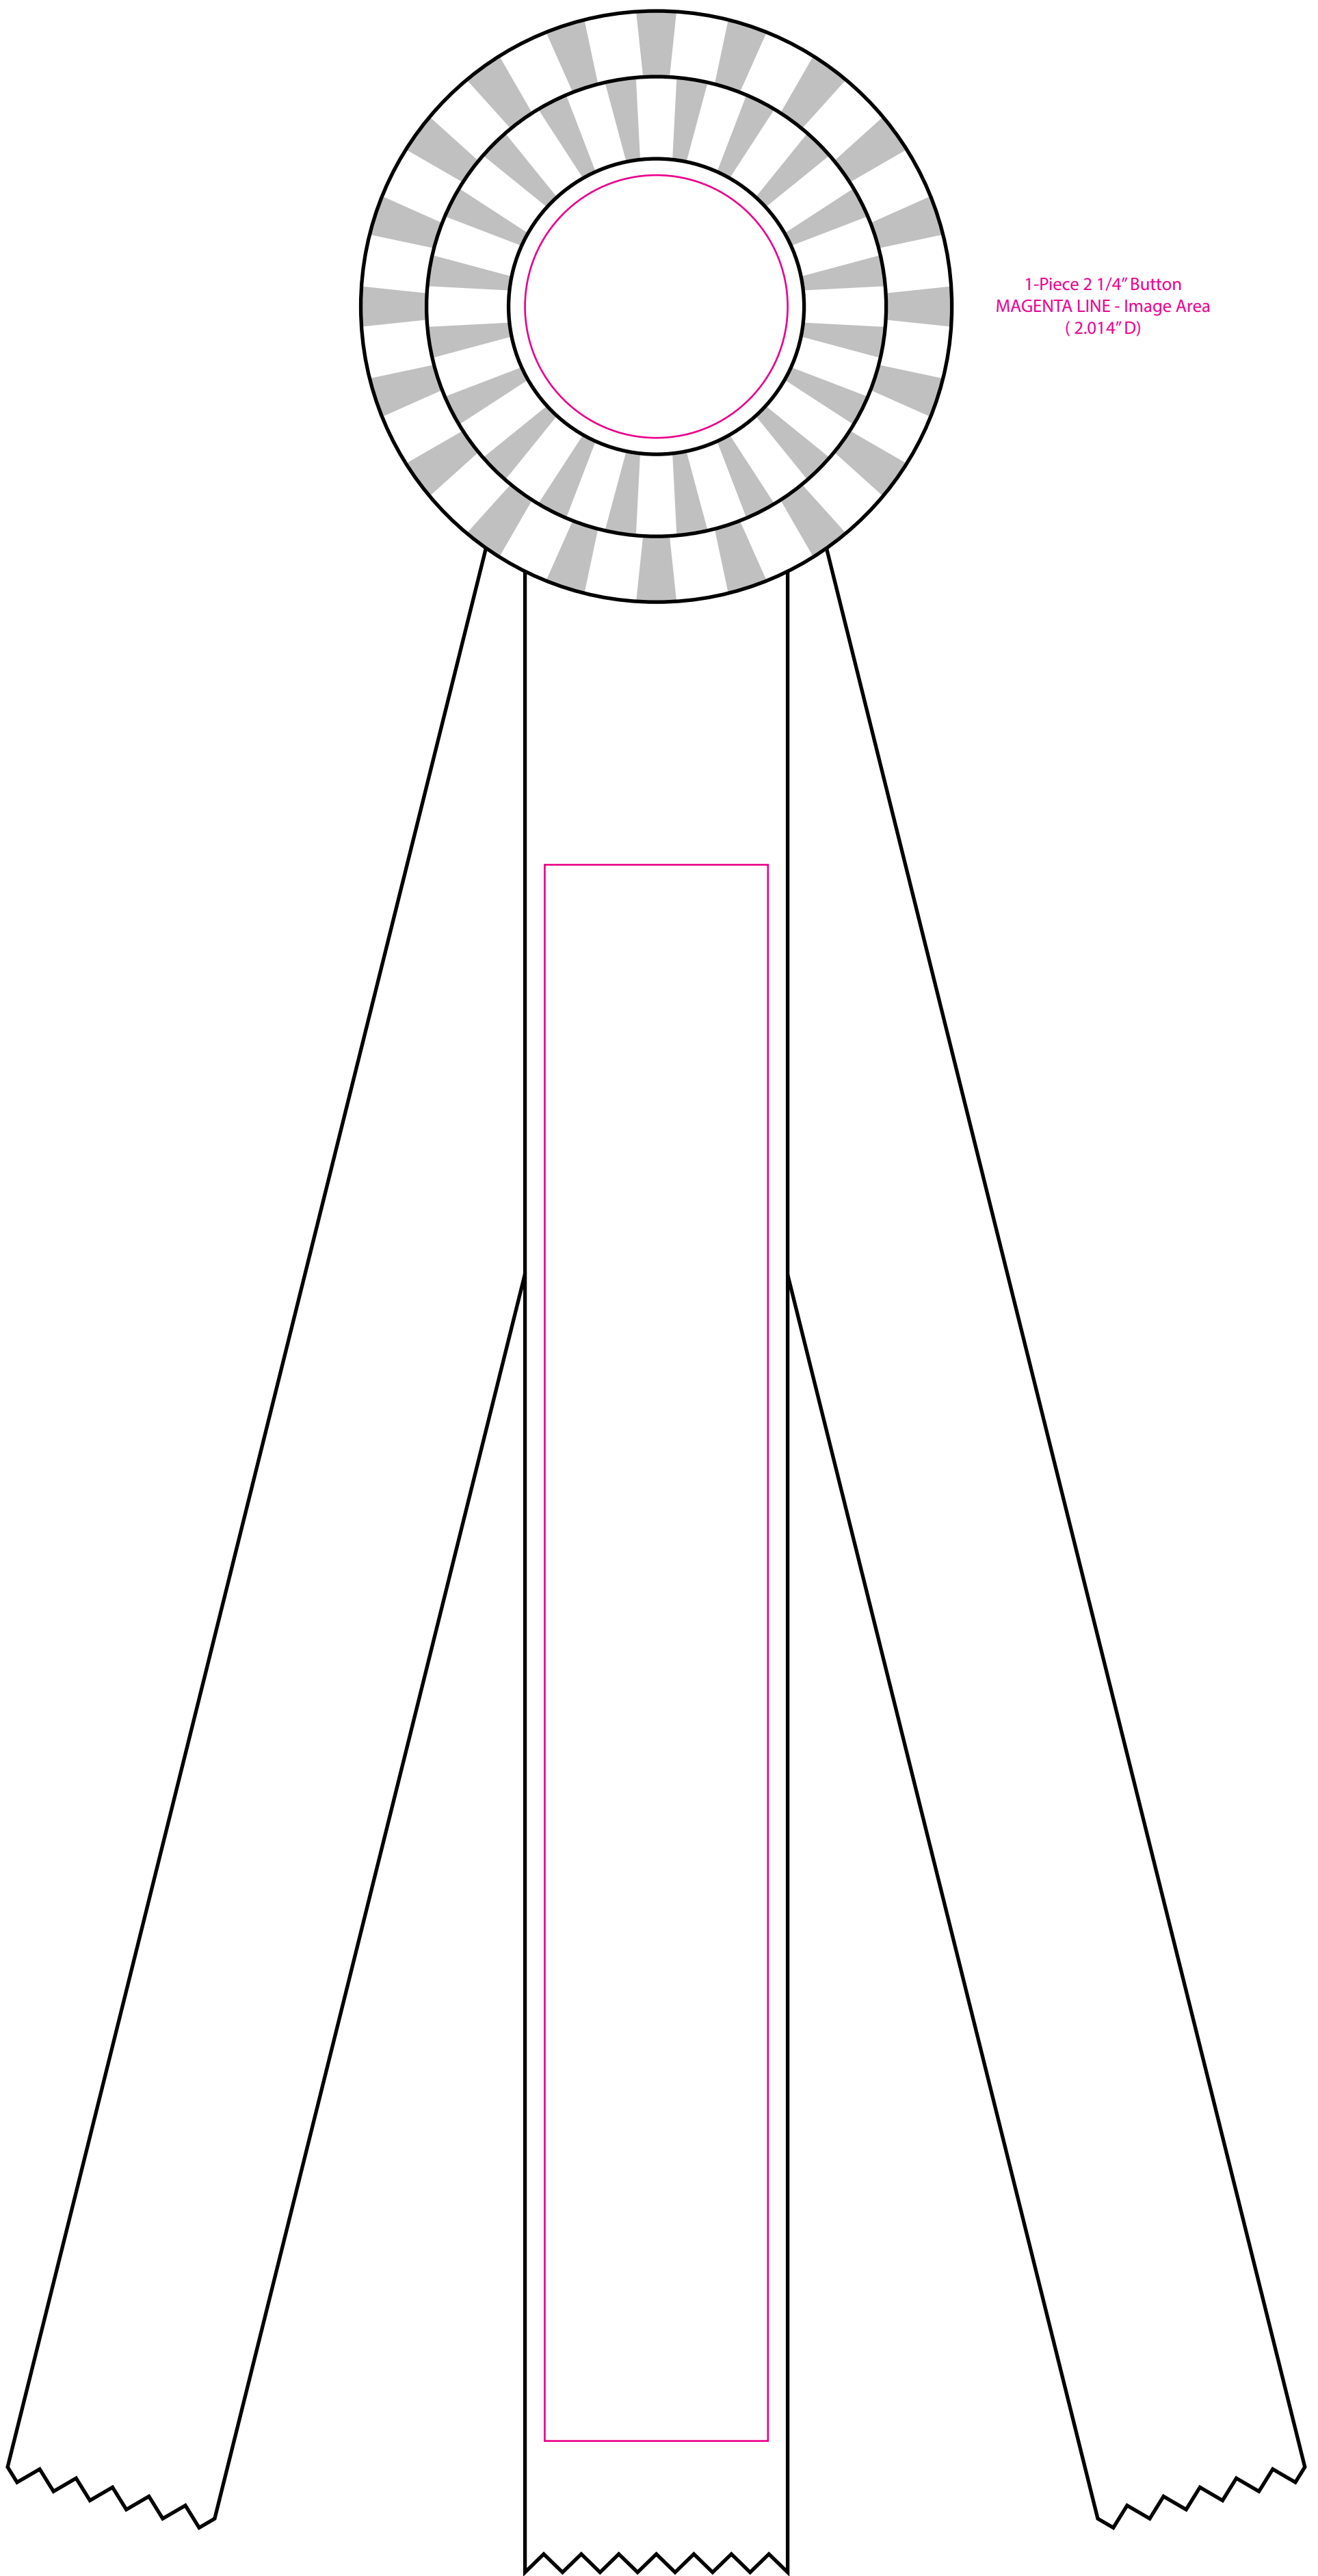

R45PP3-15
4 1/2" Double Rosette 15" Streamers

1-Piece 2 1/4" Button
MAGENTA LINE - Image Area
(2.014" D)

2"W Ribbon Center Streamer
MAGENTA LINE - Image Area
(1.7" x 12")