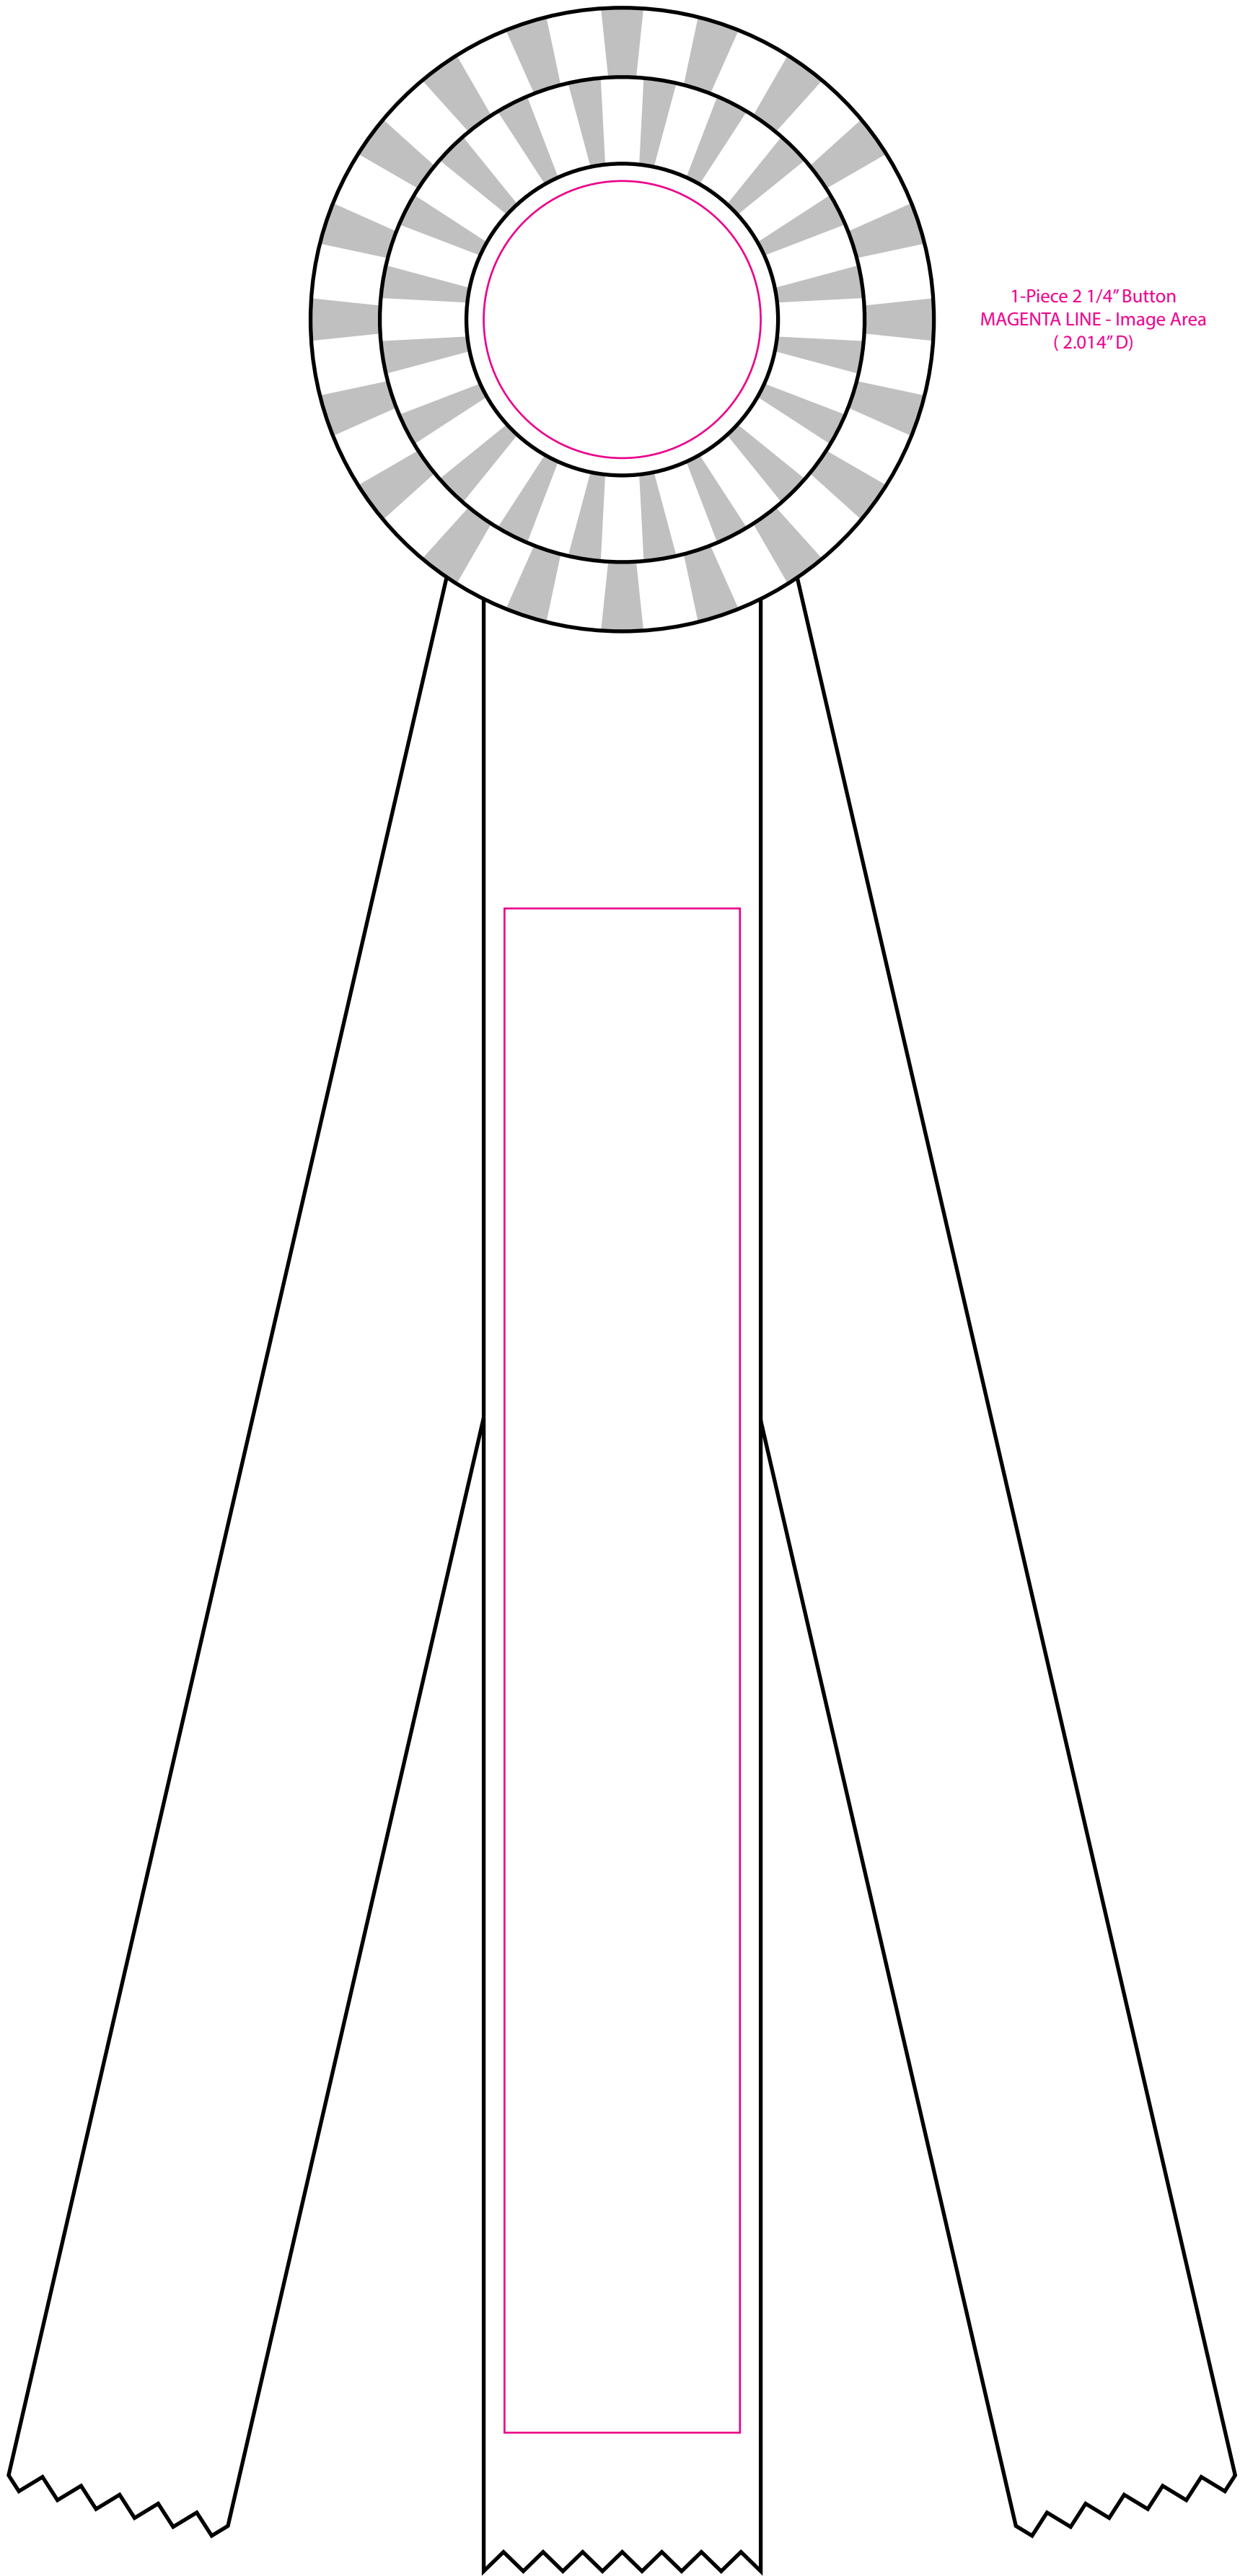

R45PP3-14
4 1/2" Double Rosette 14" Streamers

1-Piece 2 1/4" Button
MAGENTA LINE - Image Area
(2.014" D)

2"W Ribbon Center Streamer
MAGENTA LINE - Image Area
(1.7" x 11")