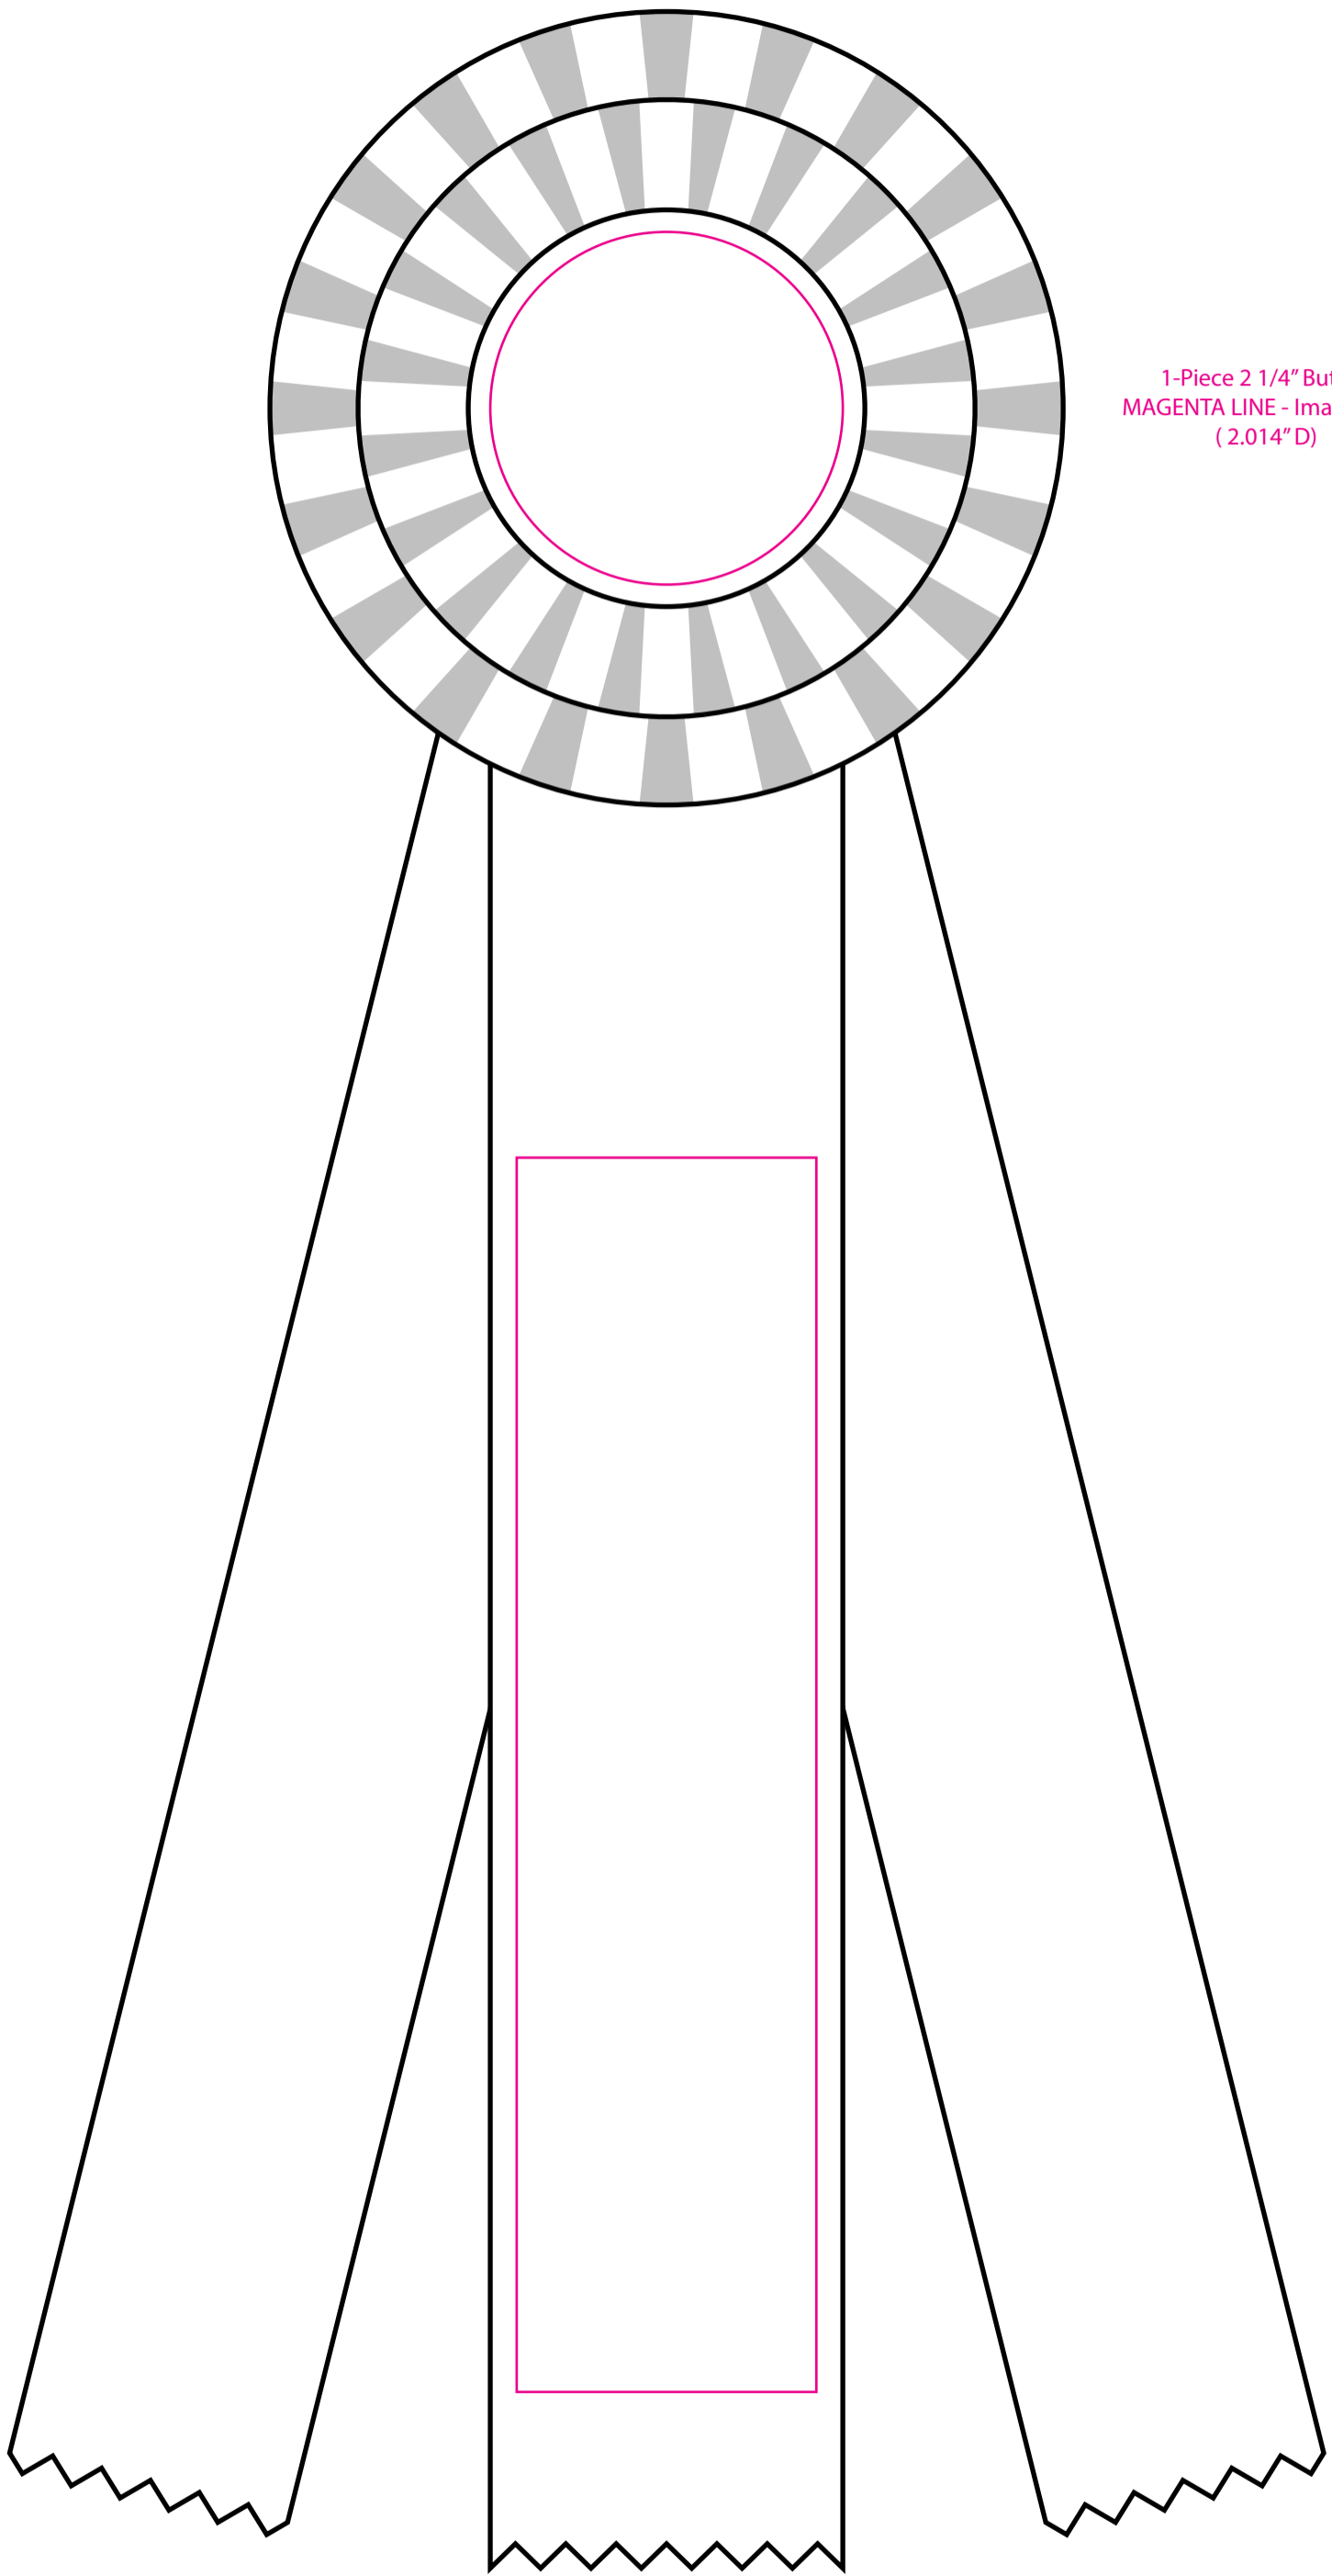

R45PP3-10

4 1/2" Double Rosette 10" Streamers

1-Piece 2 1/4" Button
MAGENTA LINE - Image Area
(2.014" D)

2"W Ribbon Center Streamer
MAGENTA LINE - Image Area
(1.7" x 7")