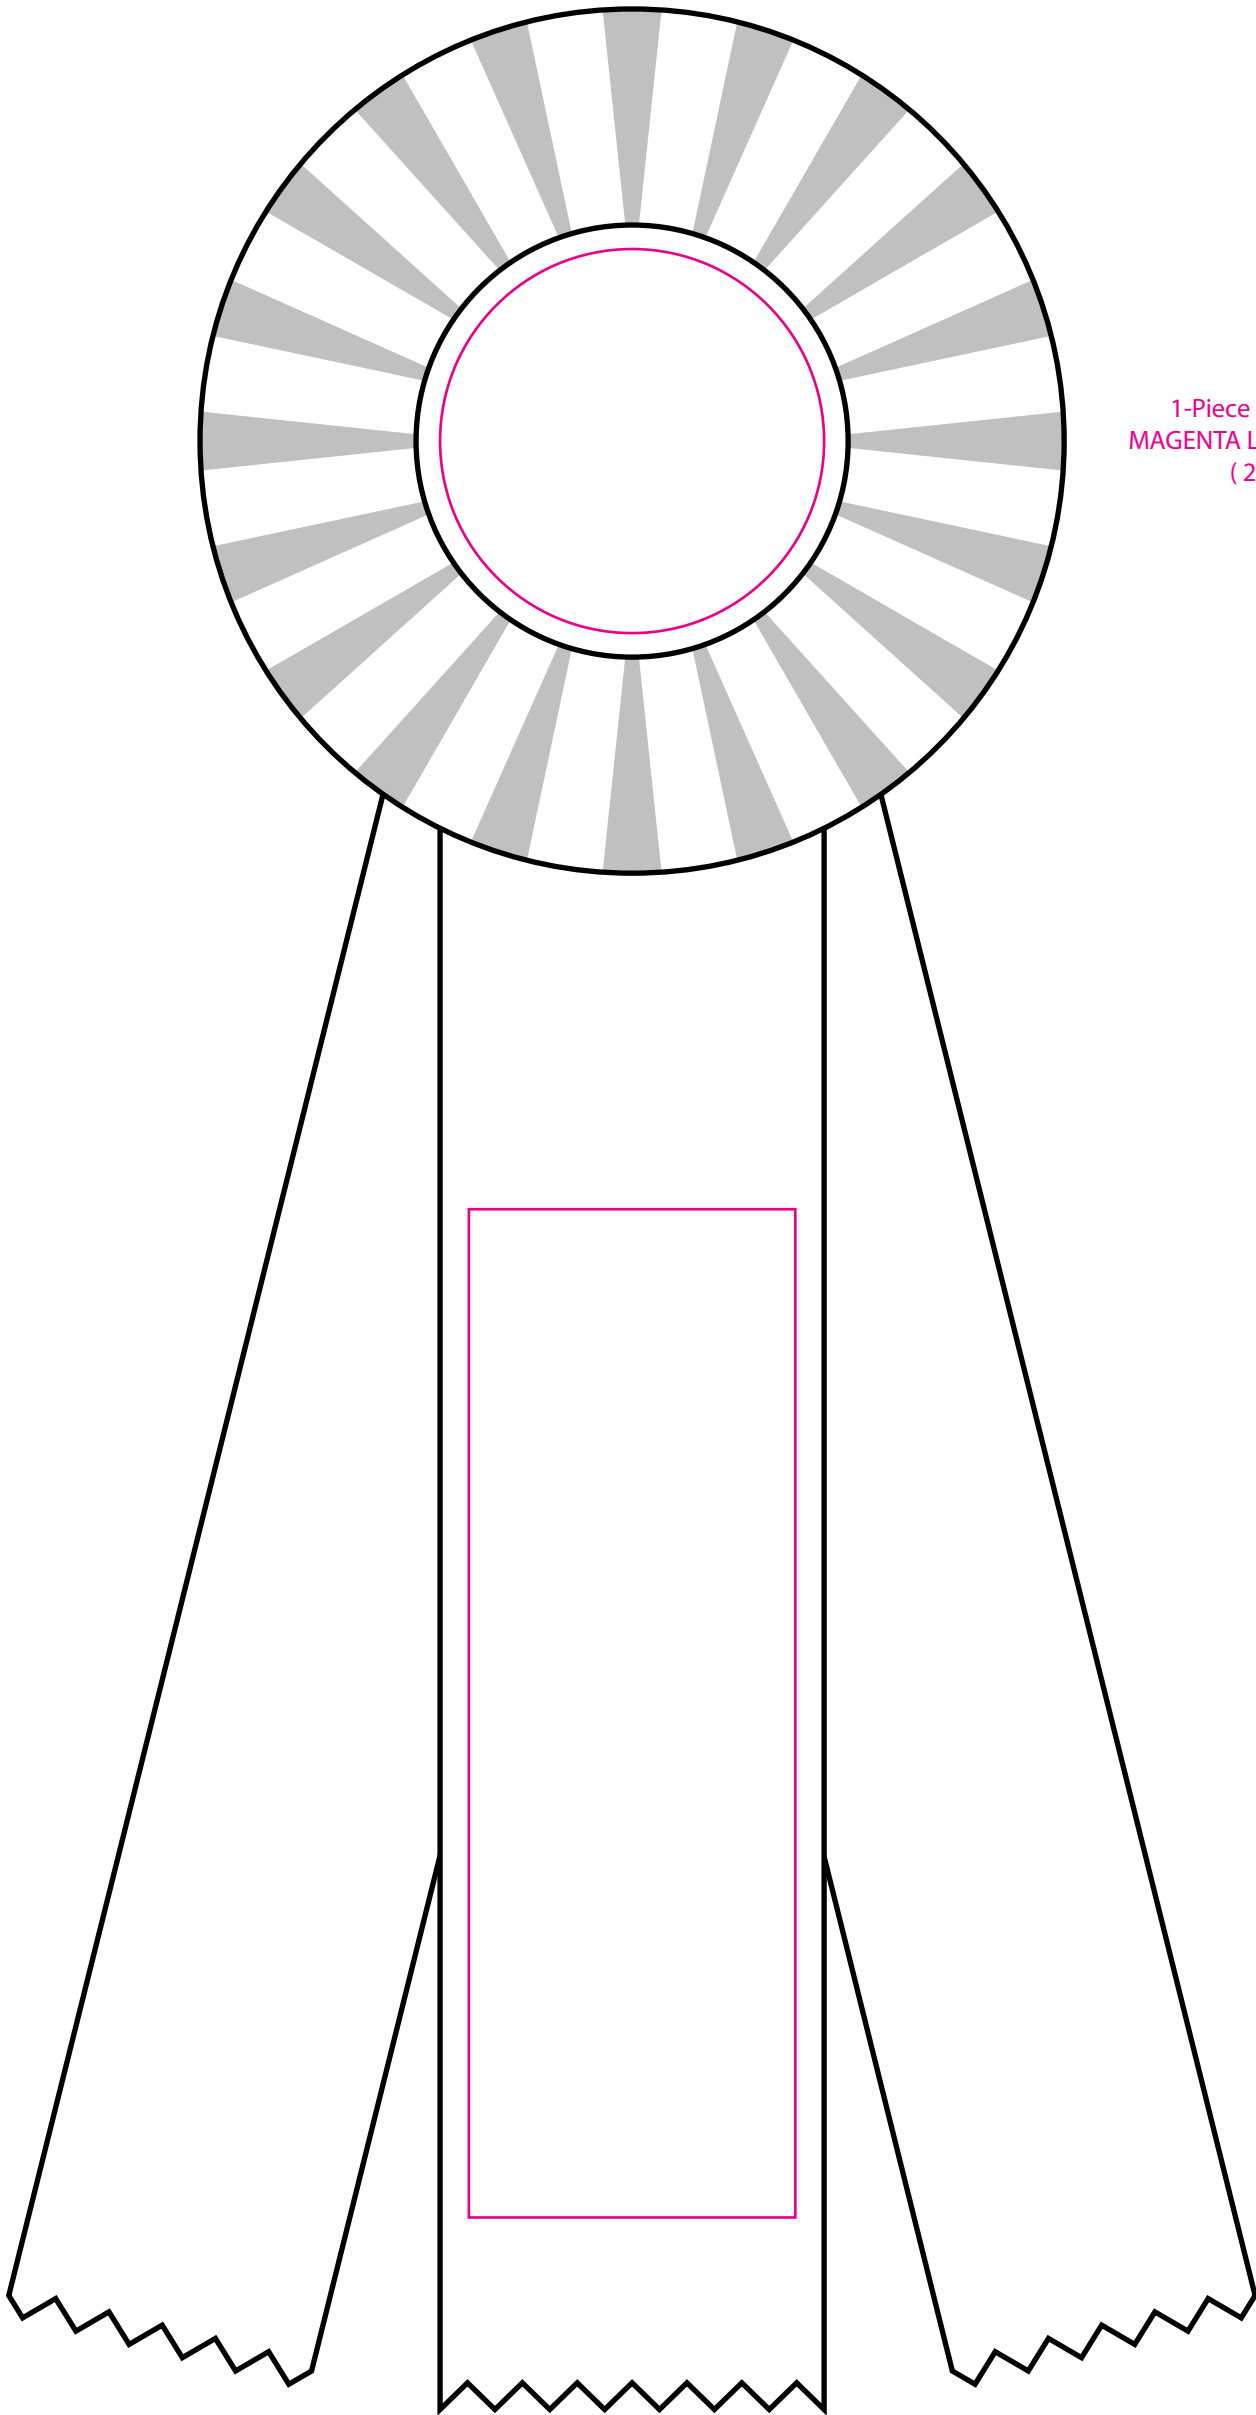

# R45P3-8

## 4 1/2" Single Rosette 8" Streamers

1-Piece 2 1/4" Button  
MAGENTA LINE - Image Area  
(2.014" D)

2"W Ribbon Center Streamer  
MAGENTA LINE - Image Area  
(1.7" x 5")