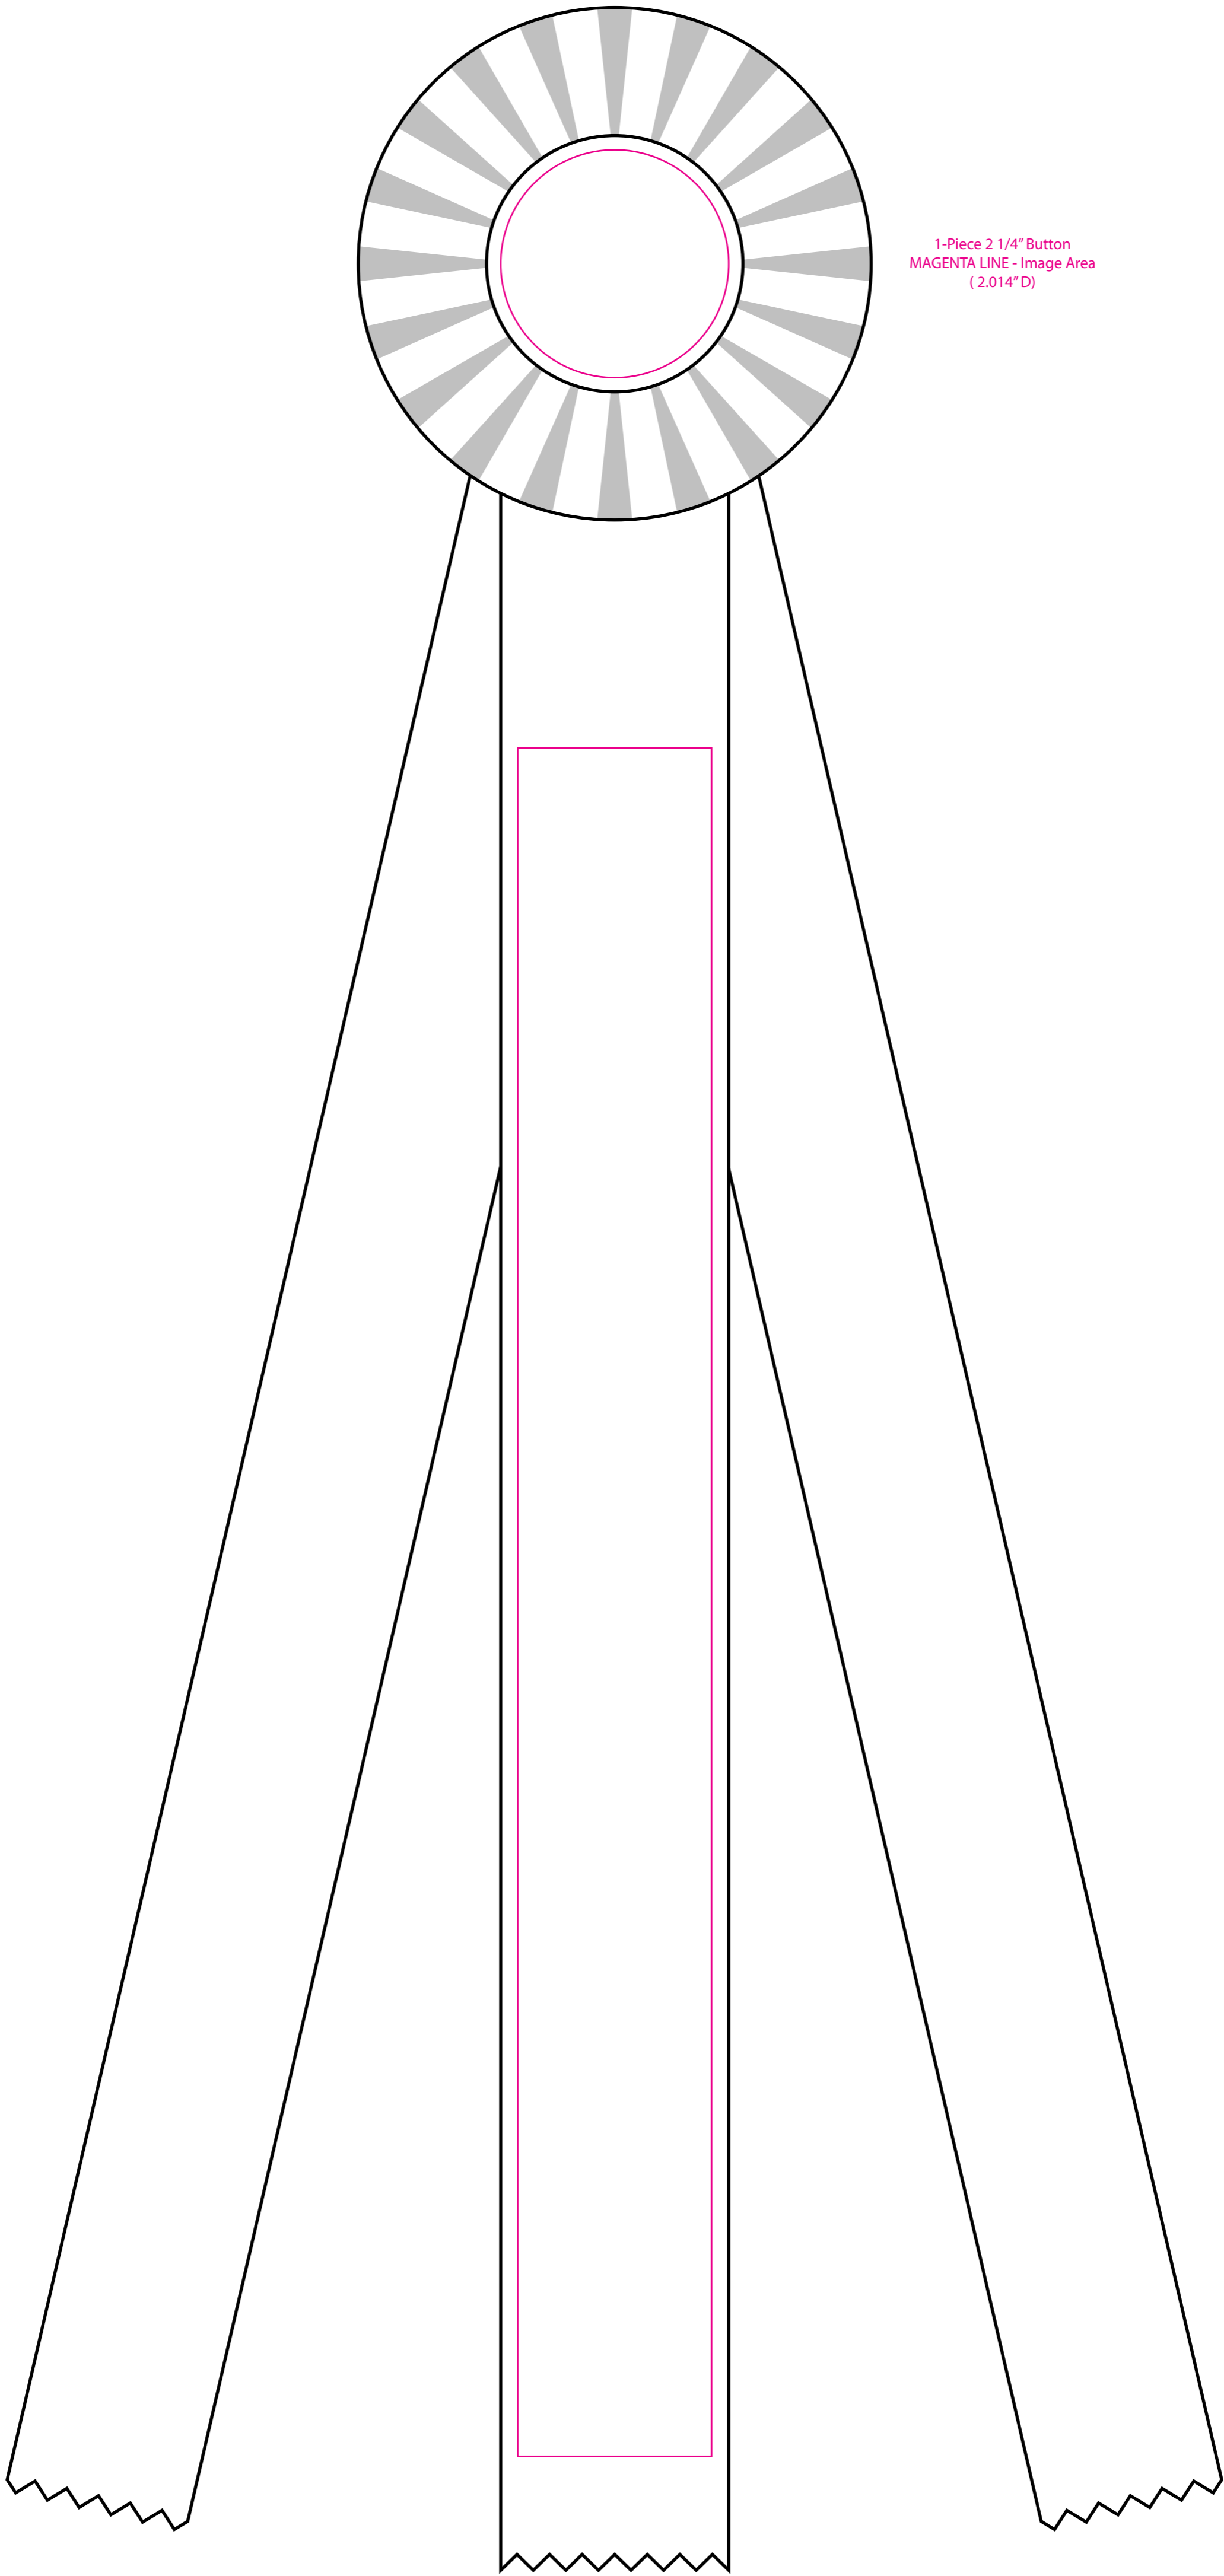

R45P3-18
4 1/2" Single Rosette 18" Streamers

1-Piece 2 1/4" Button
MAGENTA LINE - Image Area
(2.014" D)

2"W Ribbon Center Streamer
MAGENTA LINE - Image Area
(1.7" x 15")