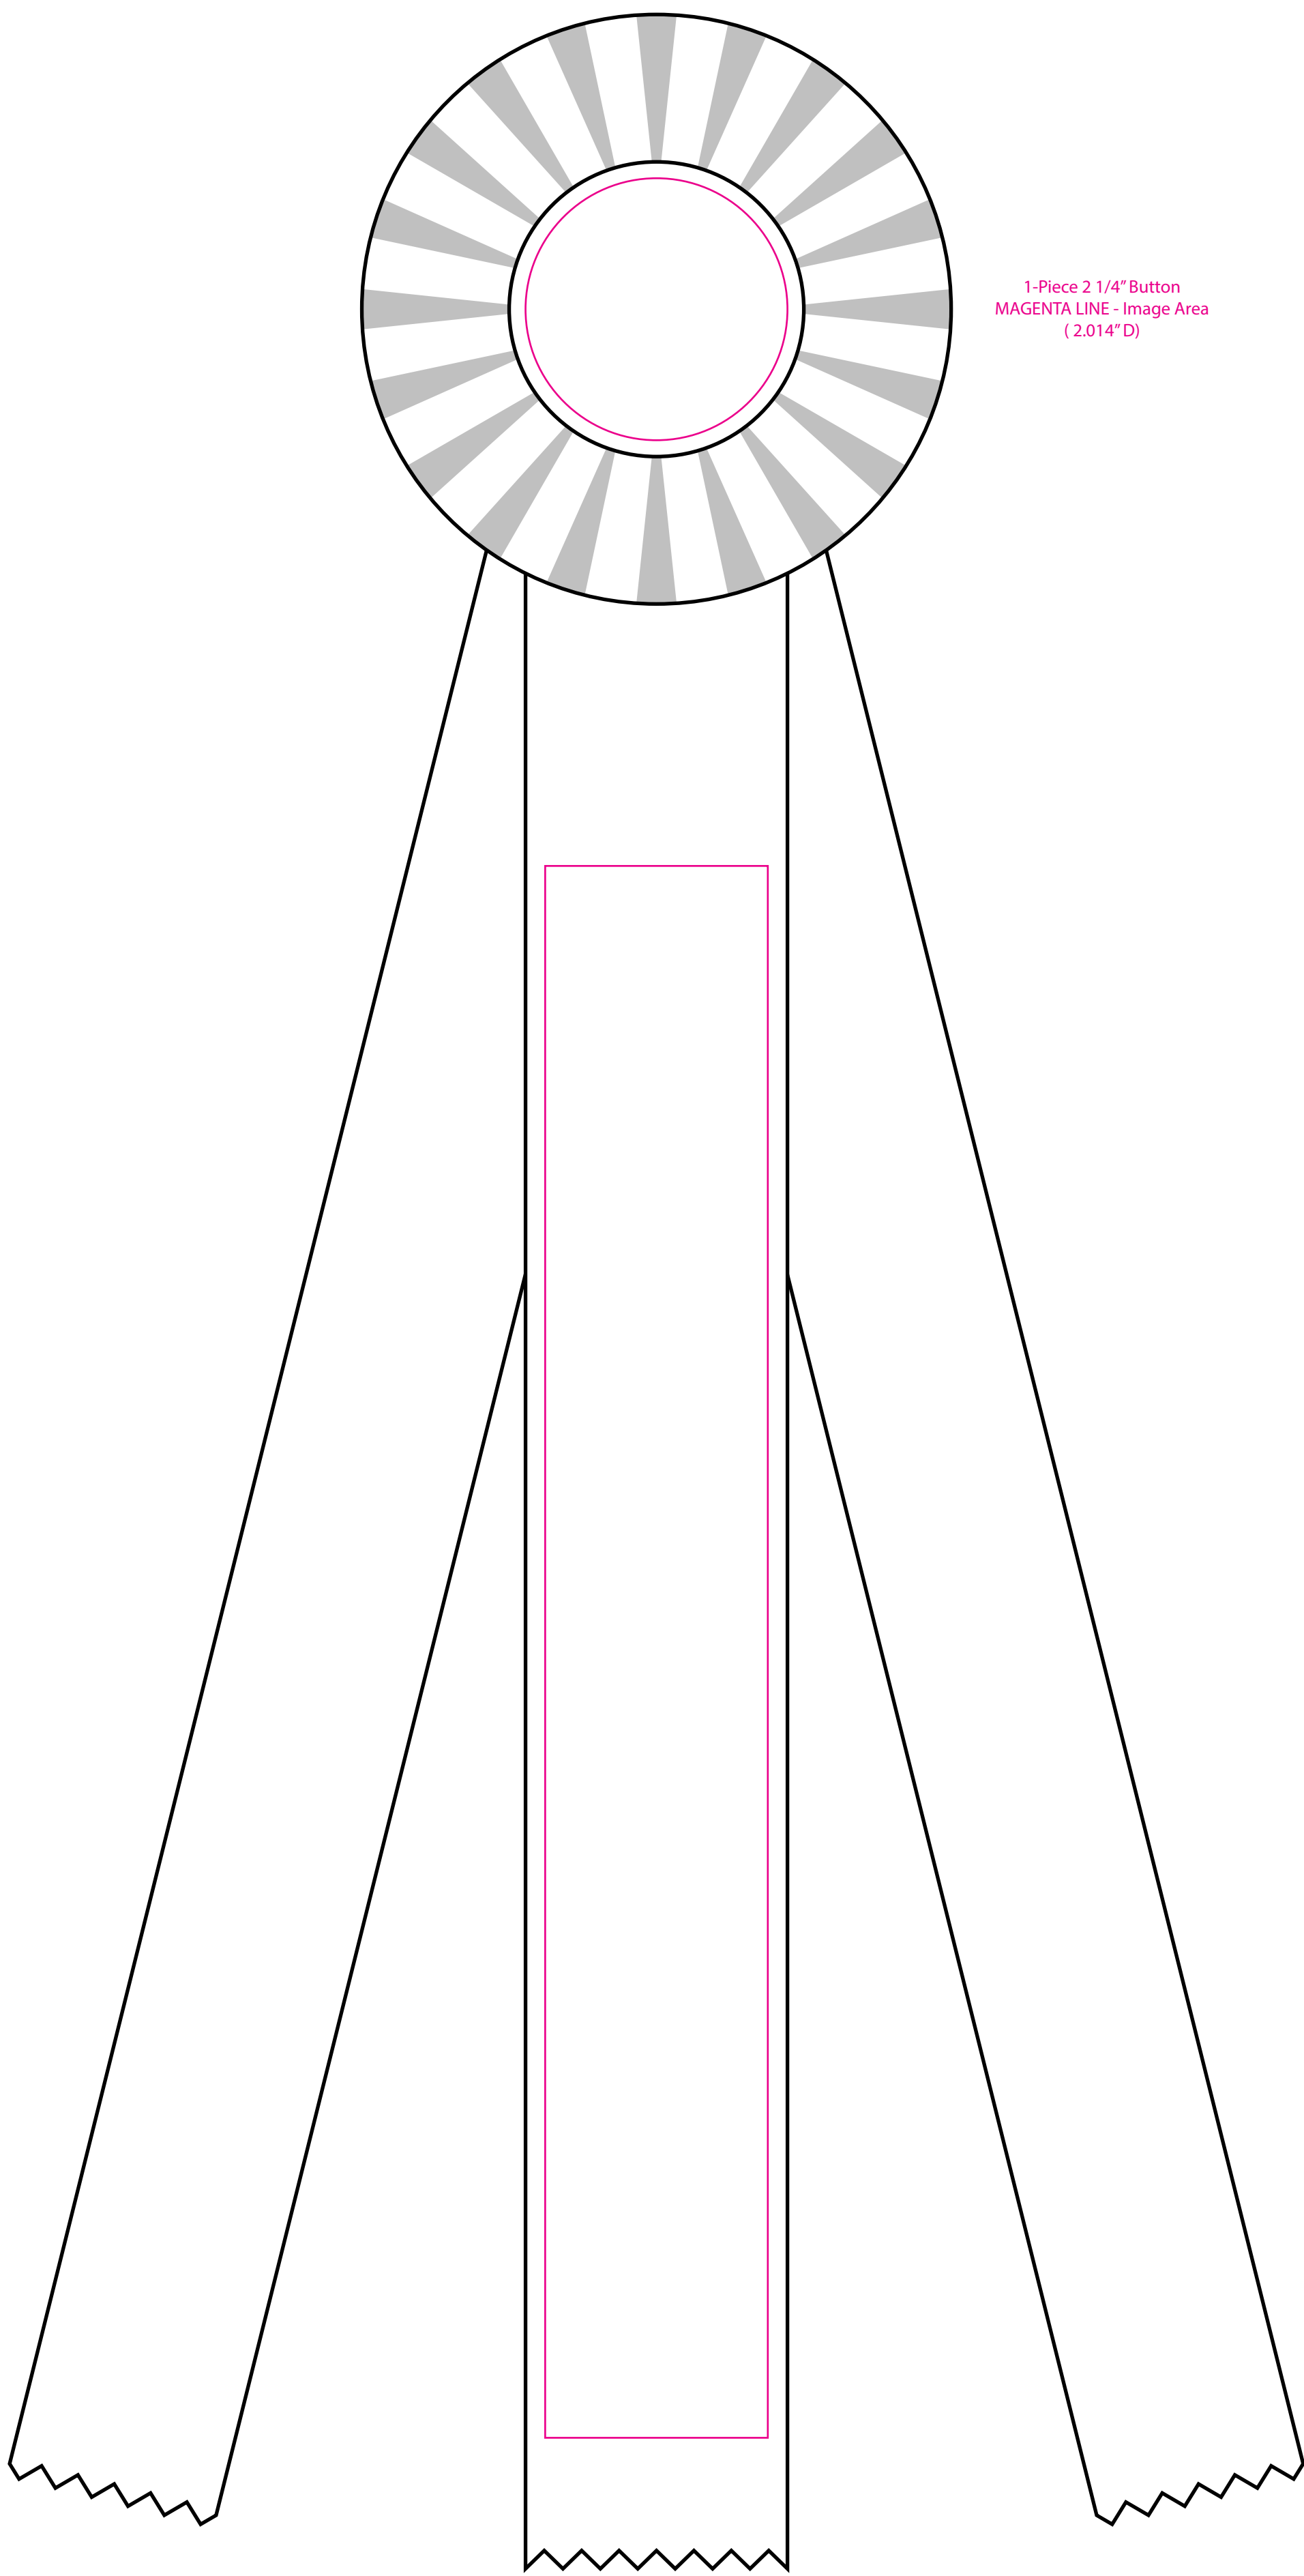

**R45P3-15**  
**4 1/2" Single Rosette 15" Streamers**

1-Piece 2 1/4" Button  
MAGENTA LINE - Image Area  
( 2.014" D)

2"W Ribbon Center Streamer  
MAGENTA LINE - Image Area  
( 1.7" x 12")