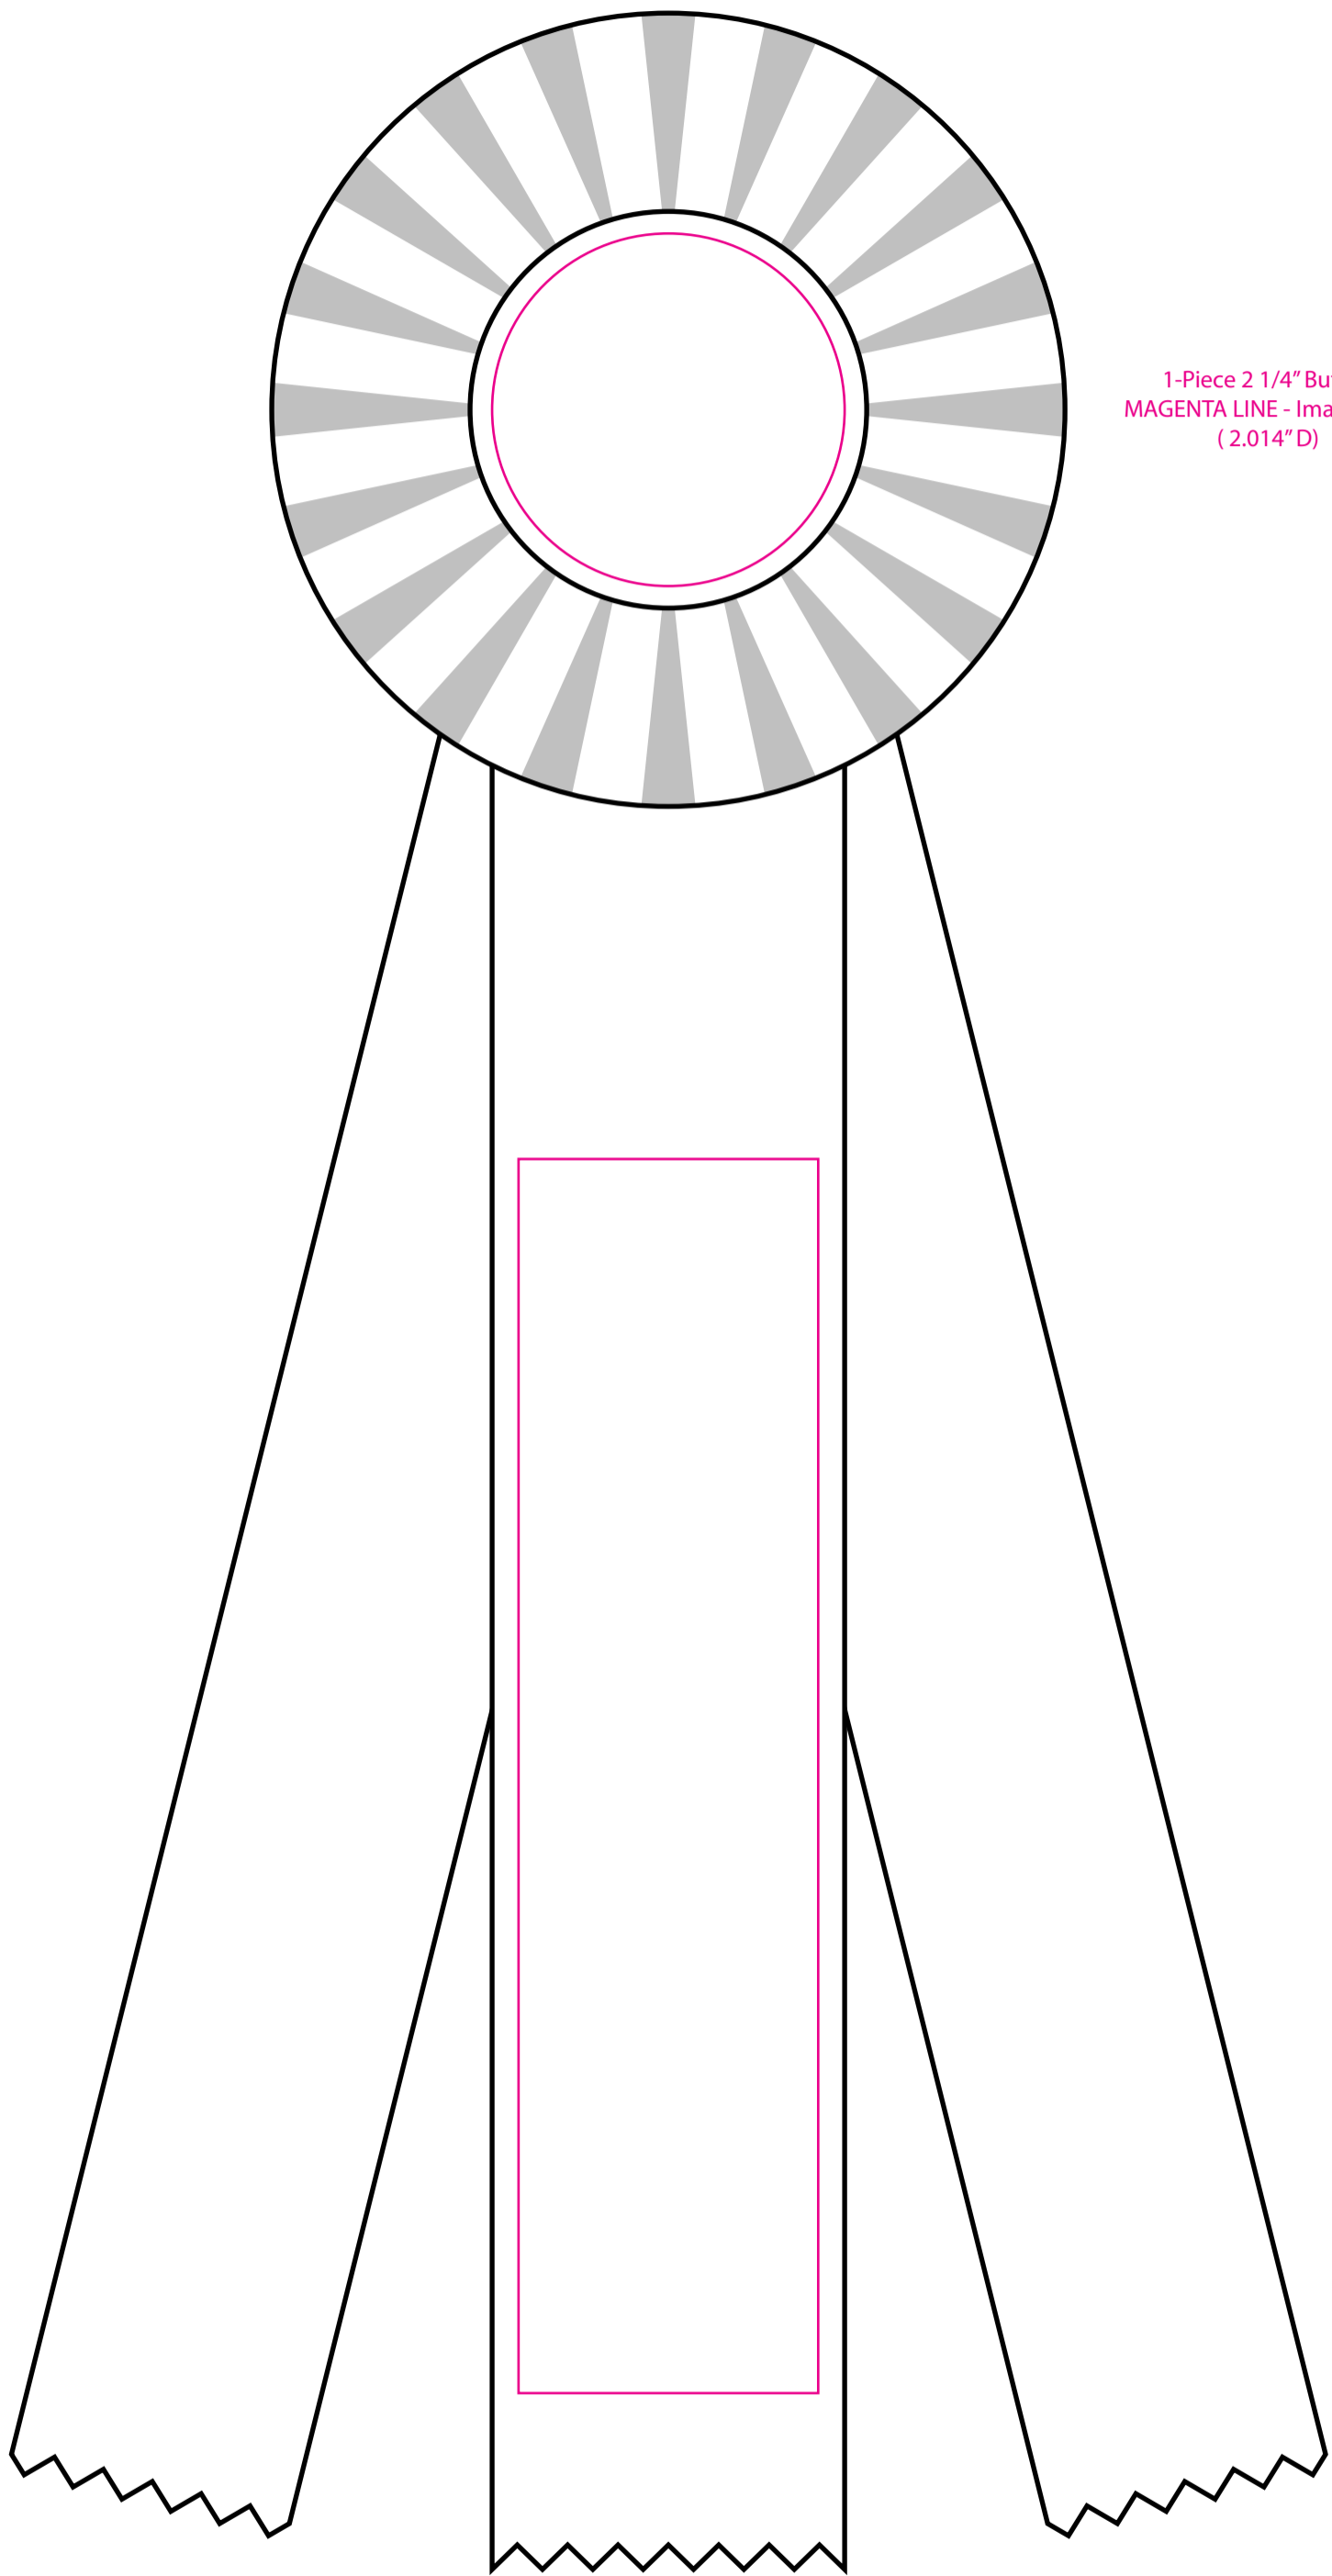

R45P3-10
4 1/2" Single Rosette 10" Streamers

1-Piece 2 1/4" Button
MAGENTA LINE - Image Area
(2.014" D)

2"W Ribbon Center Streamer
MAGENTA LINE - Image Area
(1.7" x 7")