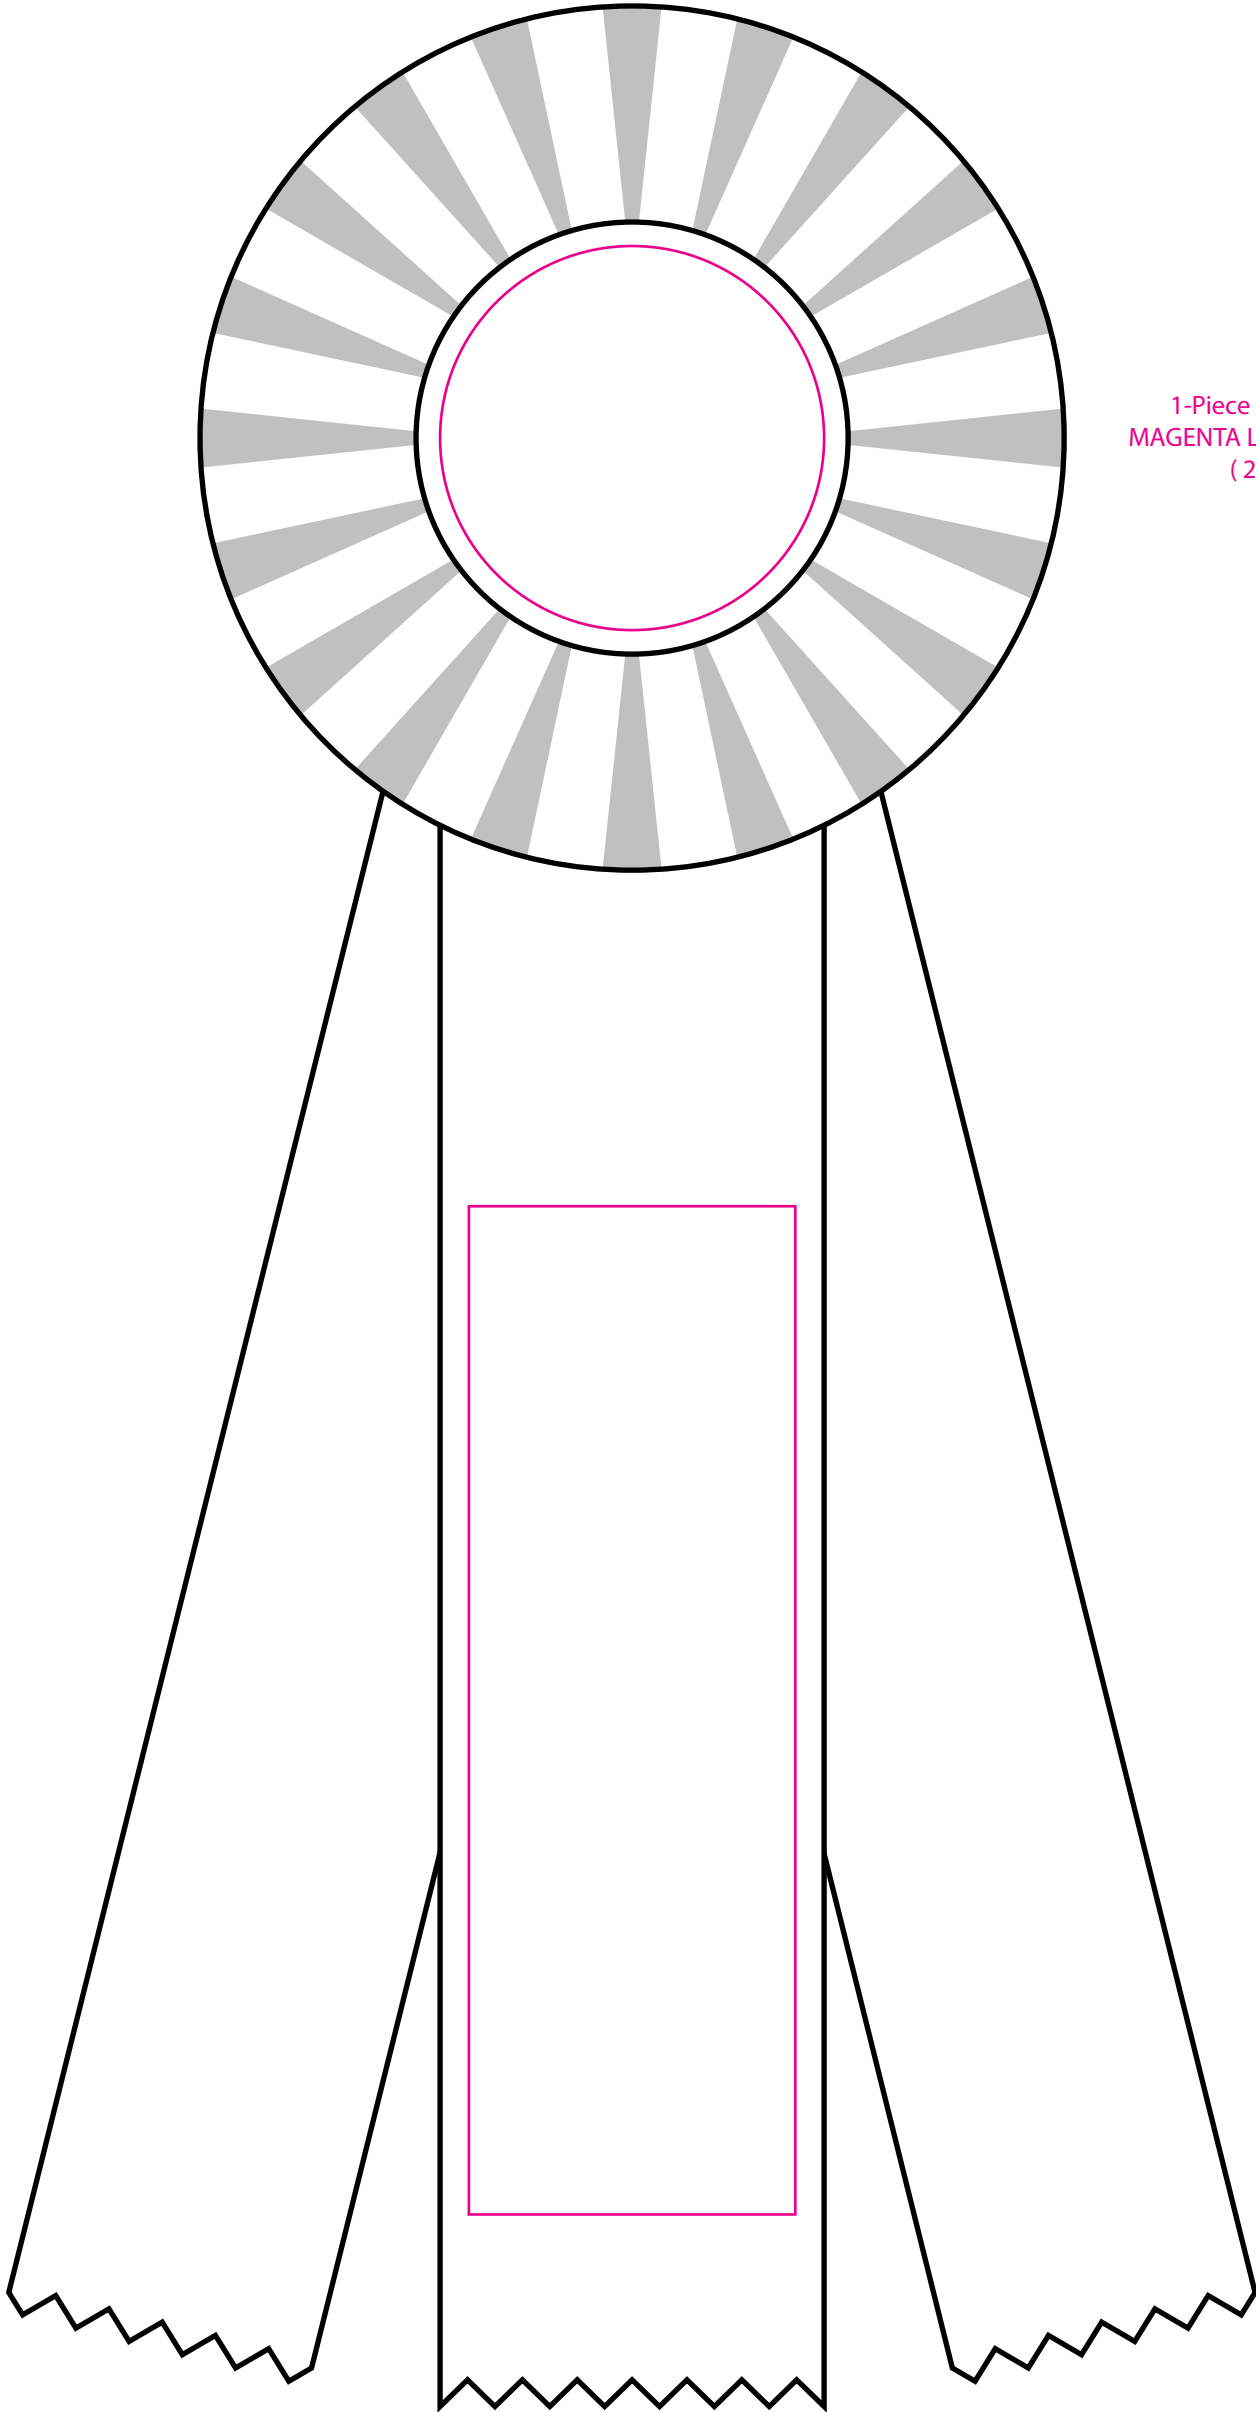

# R453-8

## 4 1/2" Single Rosette 8" Streamers

1-Piece 2 1/4" Button  
MAGENTA LINE - Image Area  
(2.014" D)

2"W Ribbon Center Streamer  
MAGENTA LINE - Image Area  
(1.7" x 5")