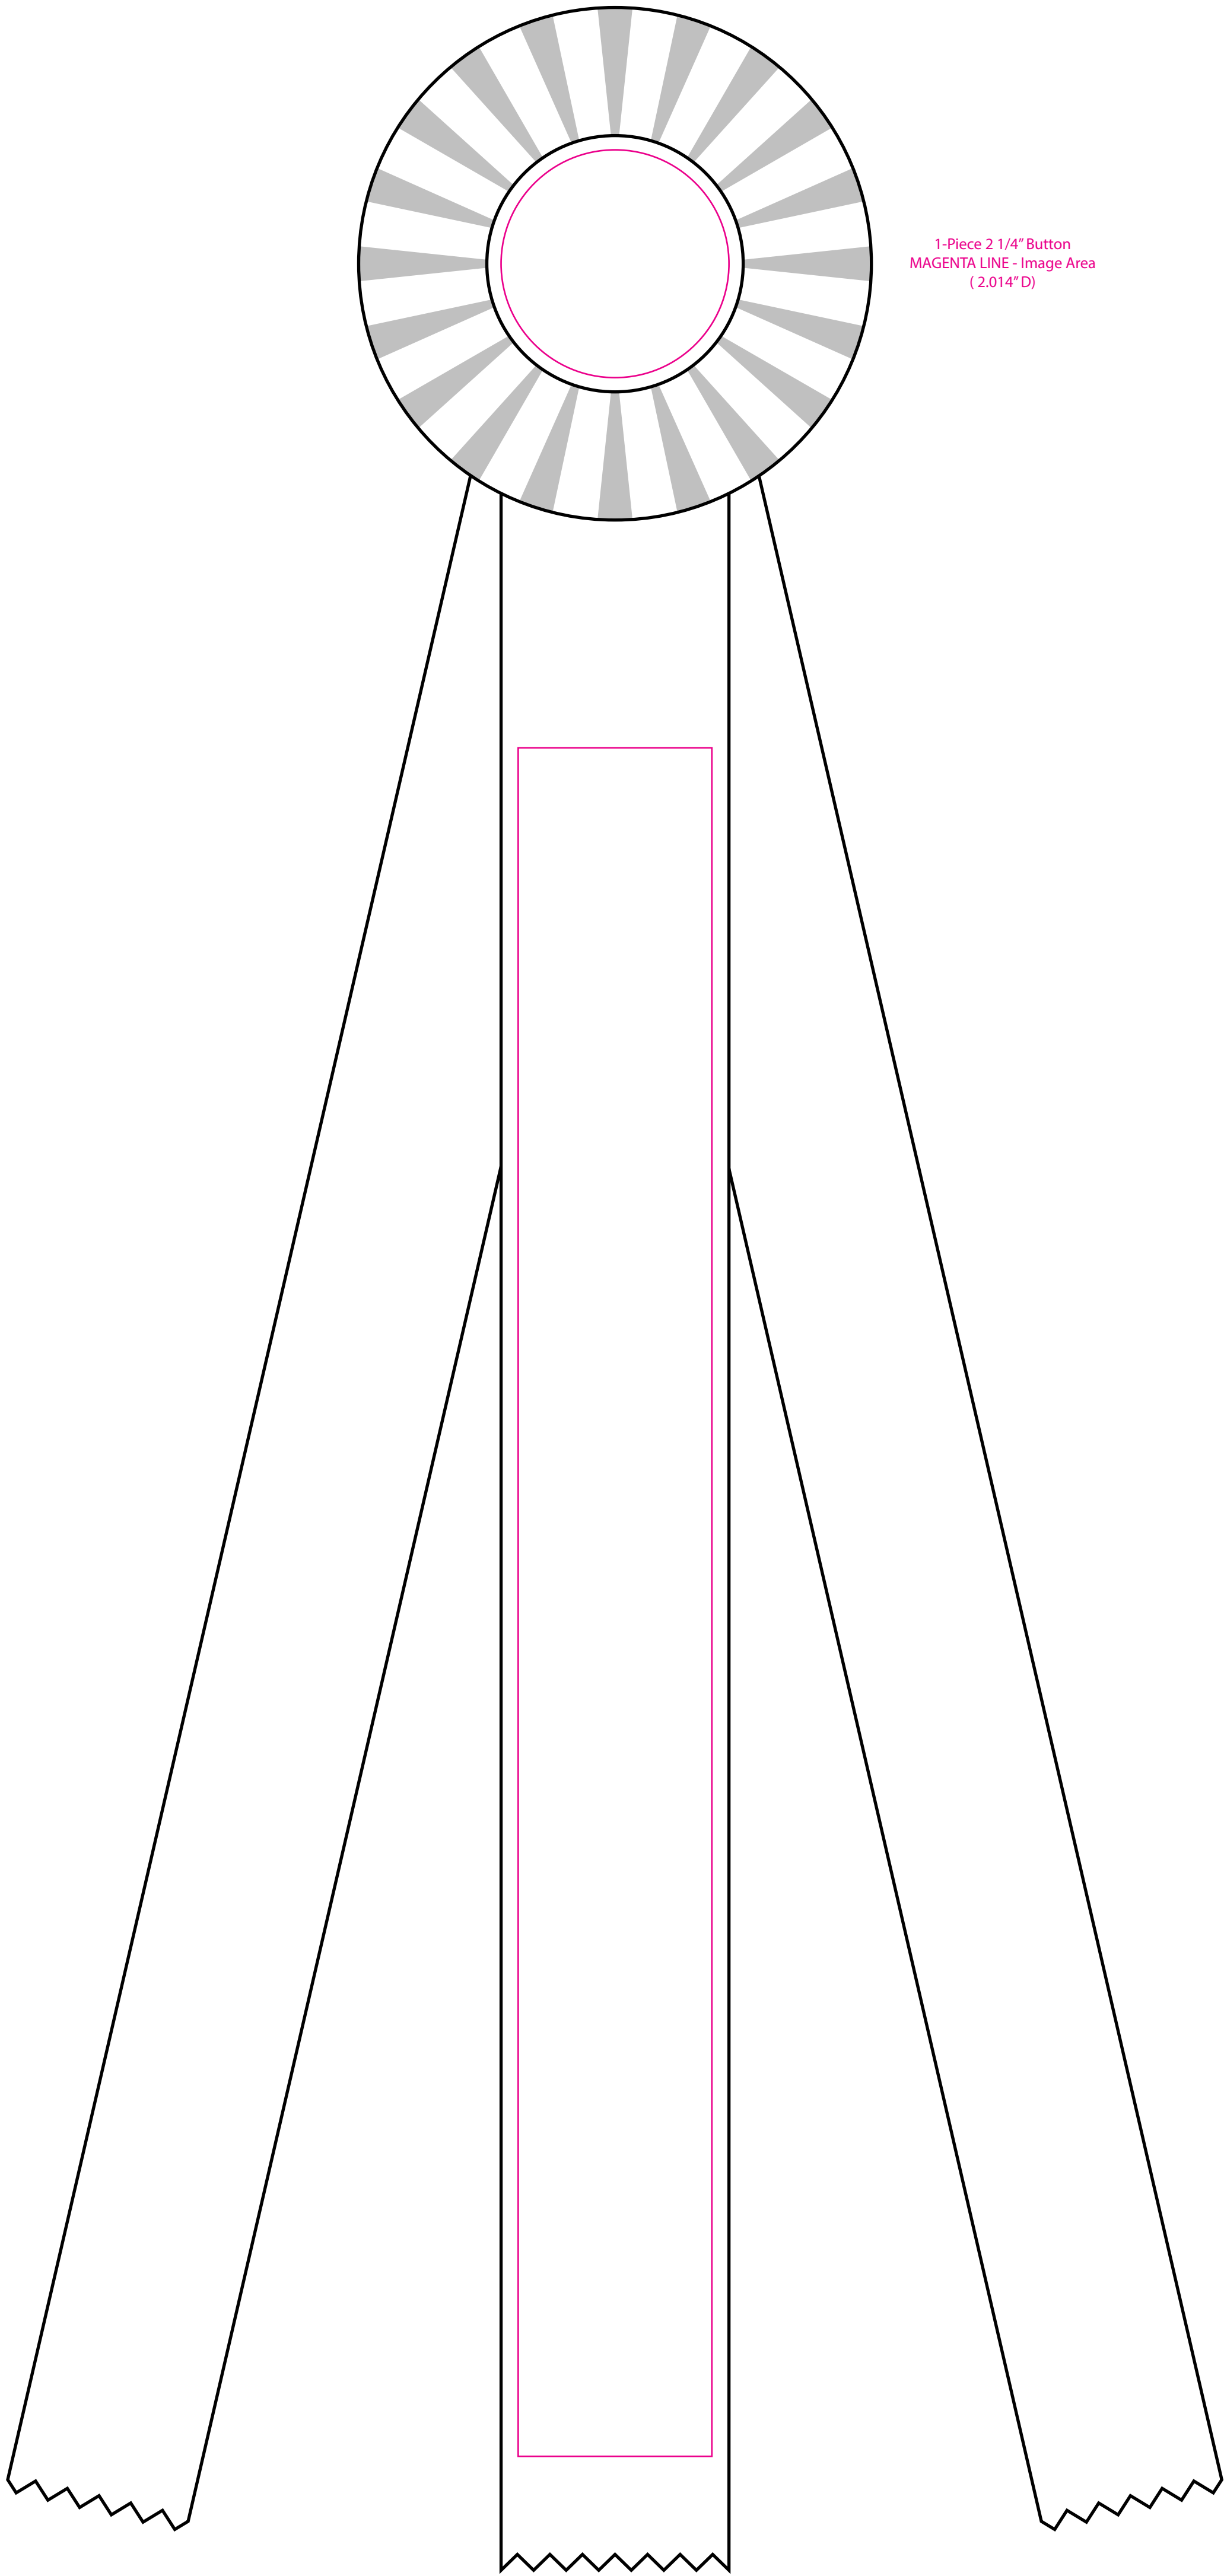

**R45P3-18**  
**4 1/2" Single Rosette 18" Streamers**

1-Piece 2 1/4" Button  
MAGENTA LINE - Image Area  
(2.014" D)

2"W Ribbon Center Streamer  
MAGENTA LINE - Image Area  
(1.7" x 15")