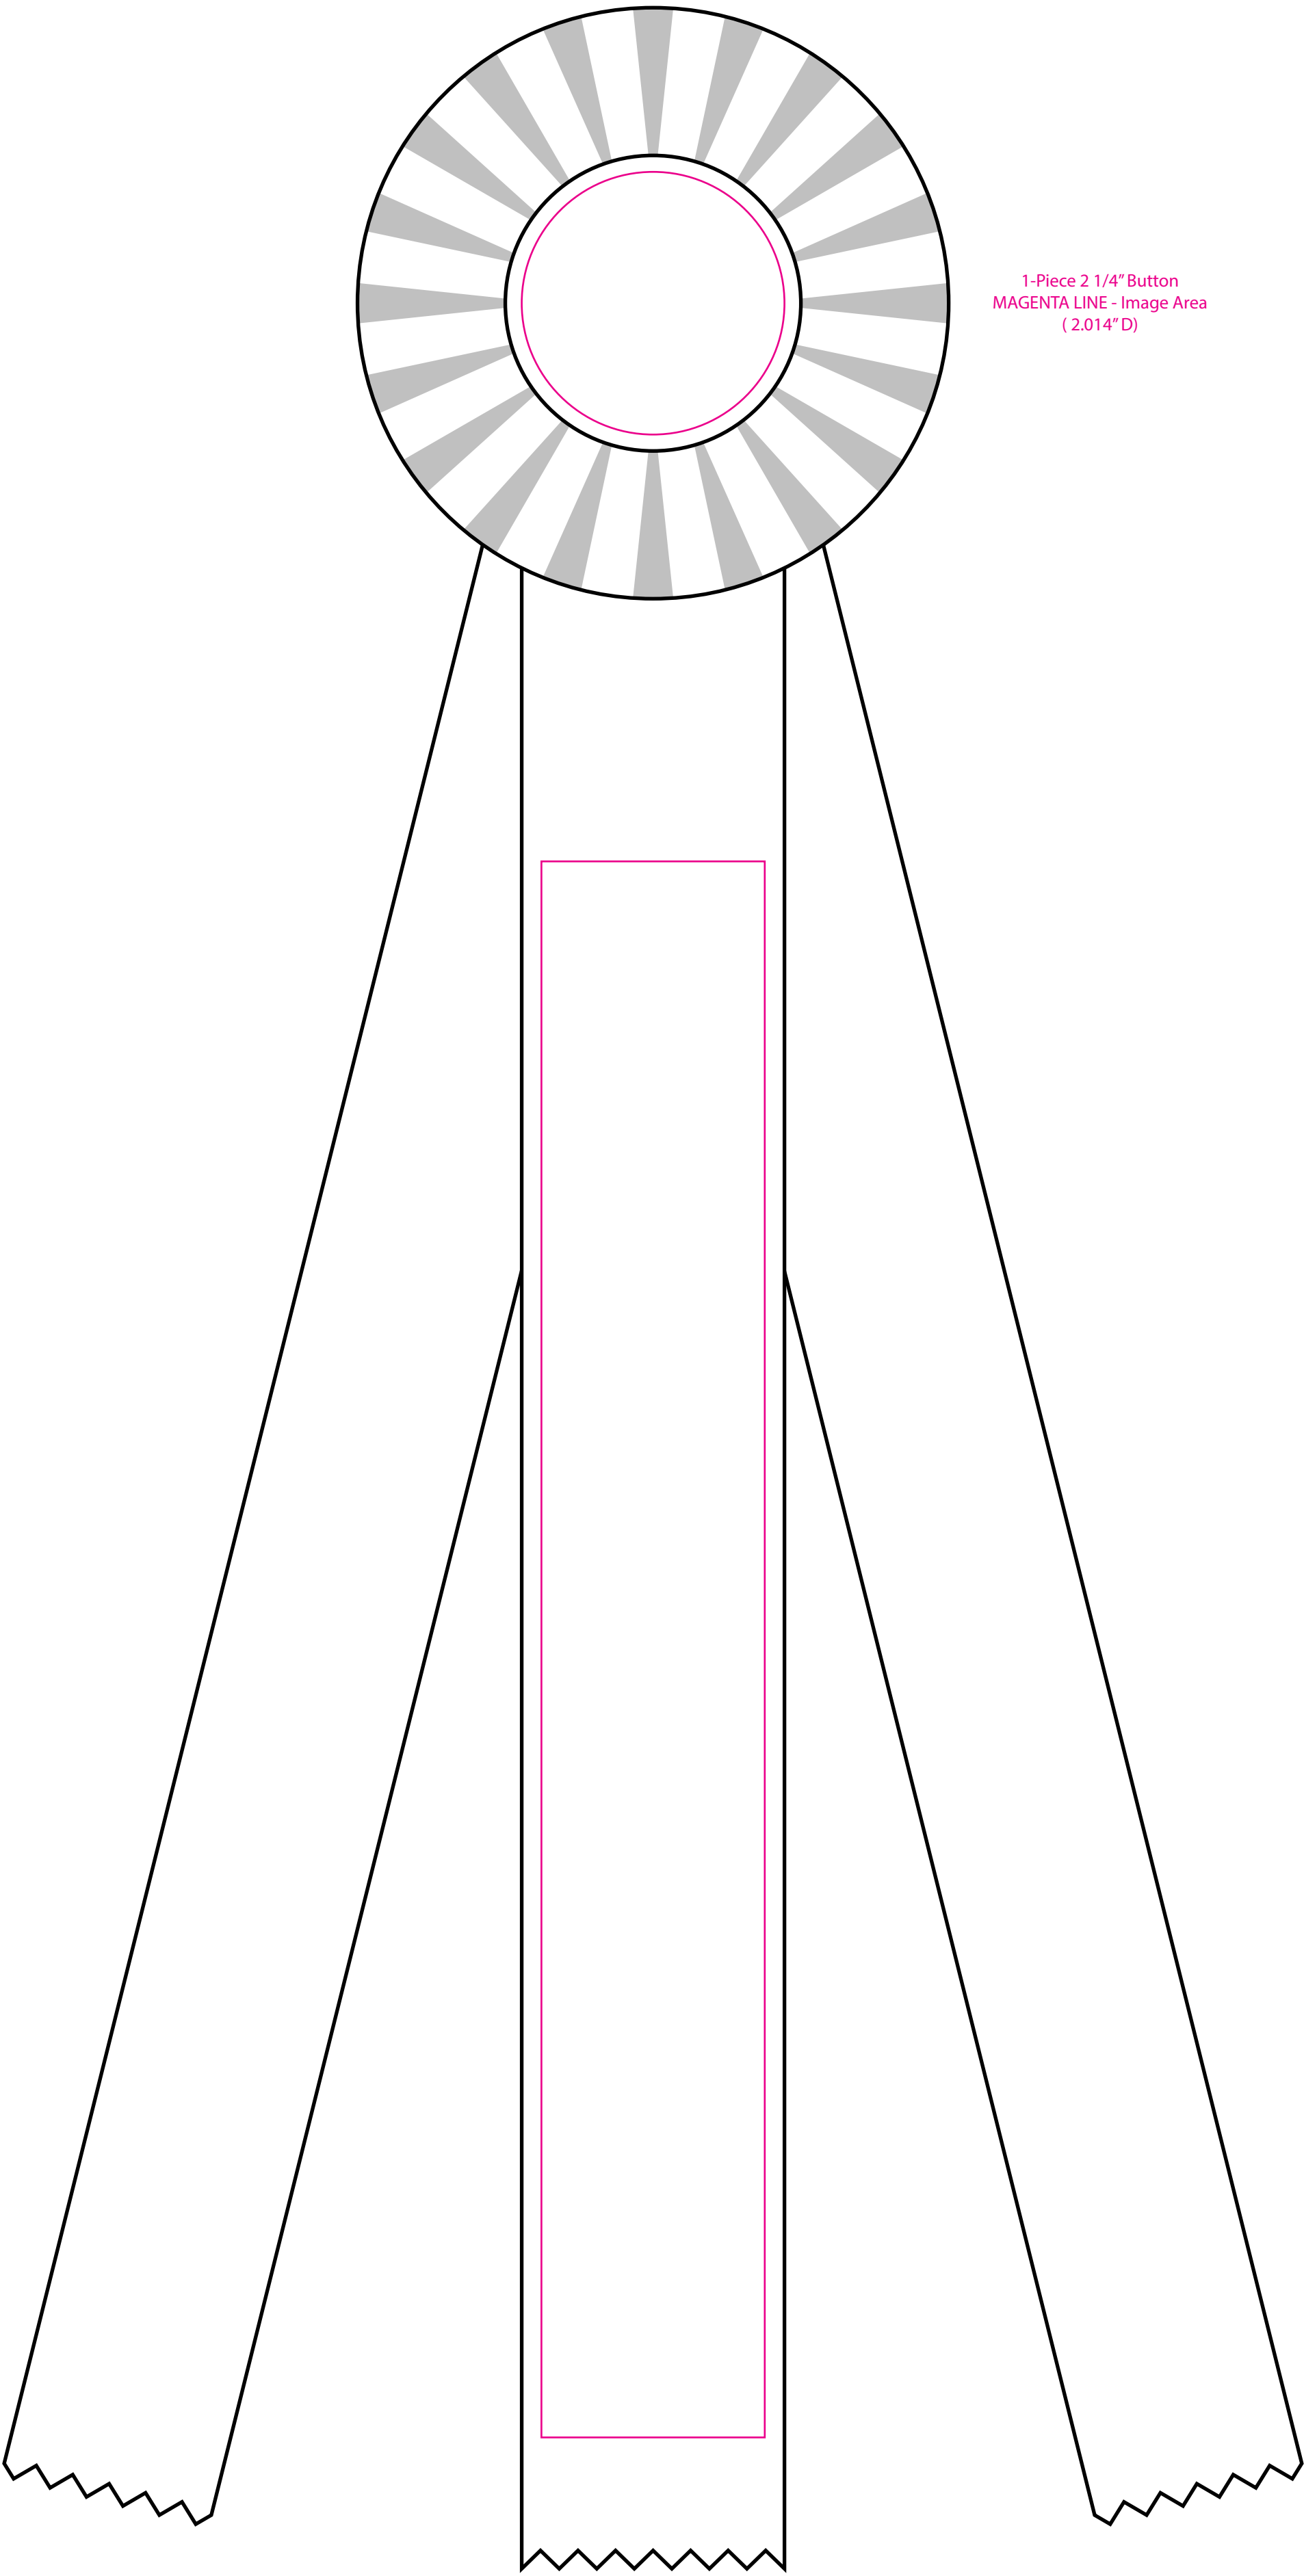

**R453-15**  
**4 1/2" Single Rosette 15" Streamers**

1-Piece 2 1/4" Button  
MAGENTA LINE - Image Area  
( 2.014" D)

2"W Ribbon Center Streamer  
MAGENTA LINE - Image Area  
( 1.7" x 12")