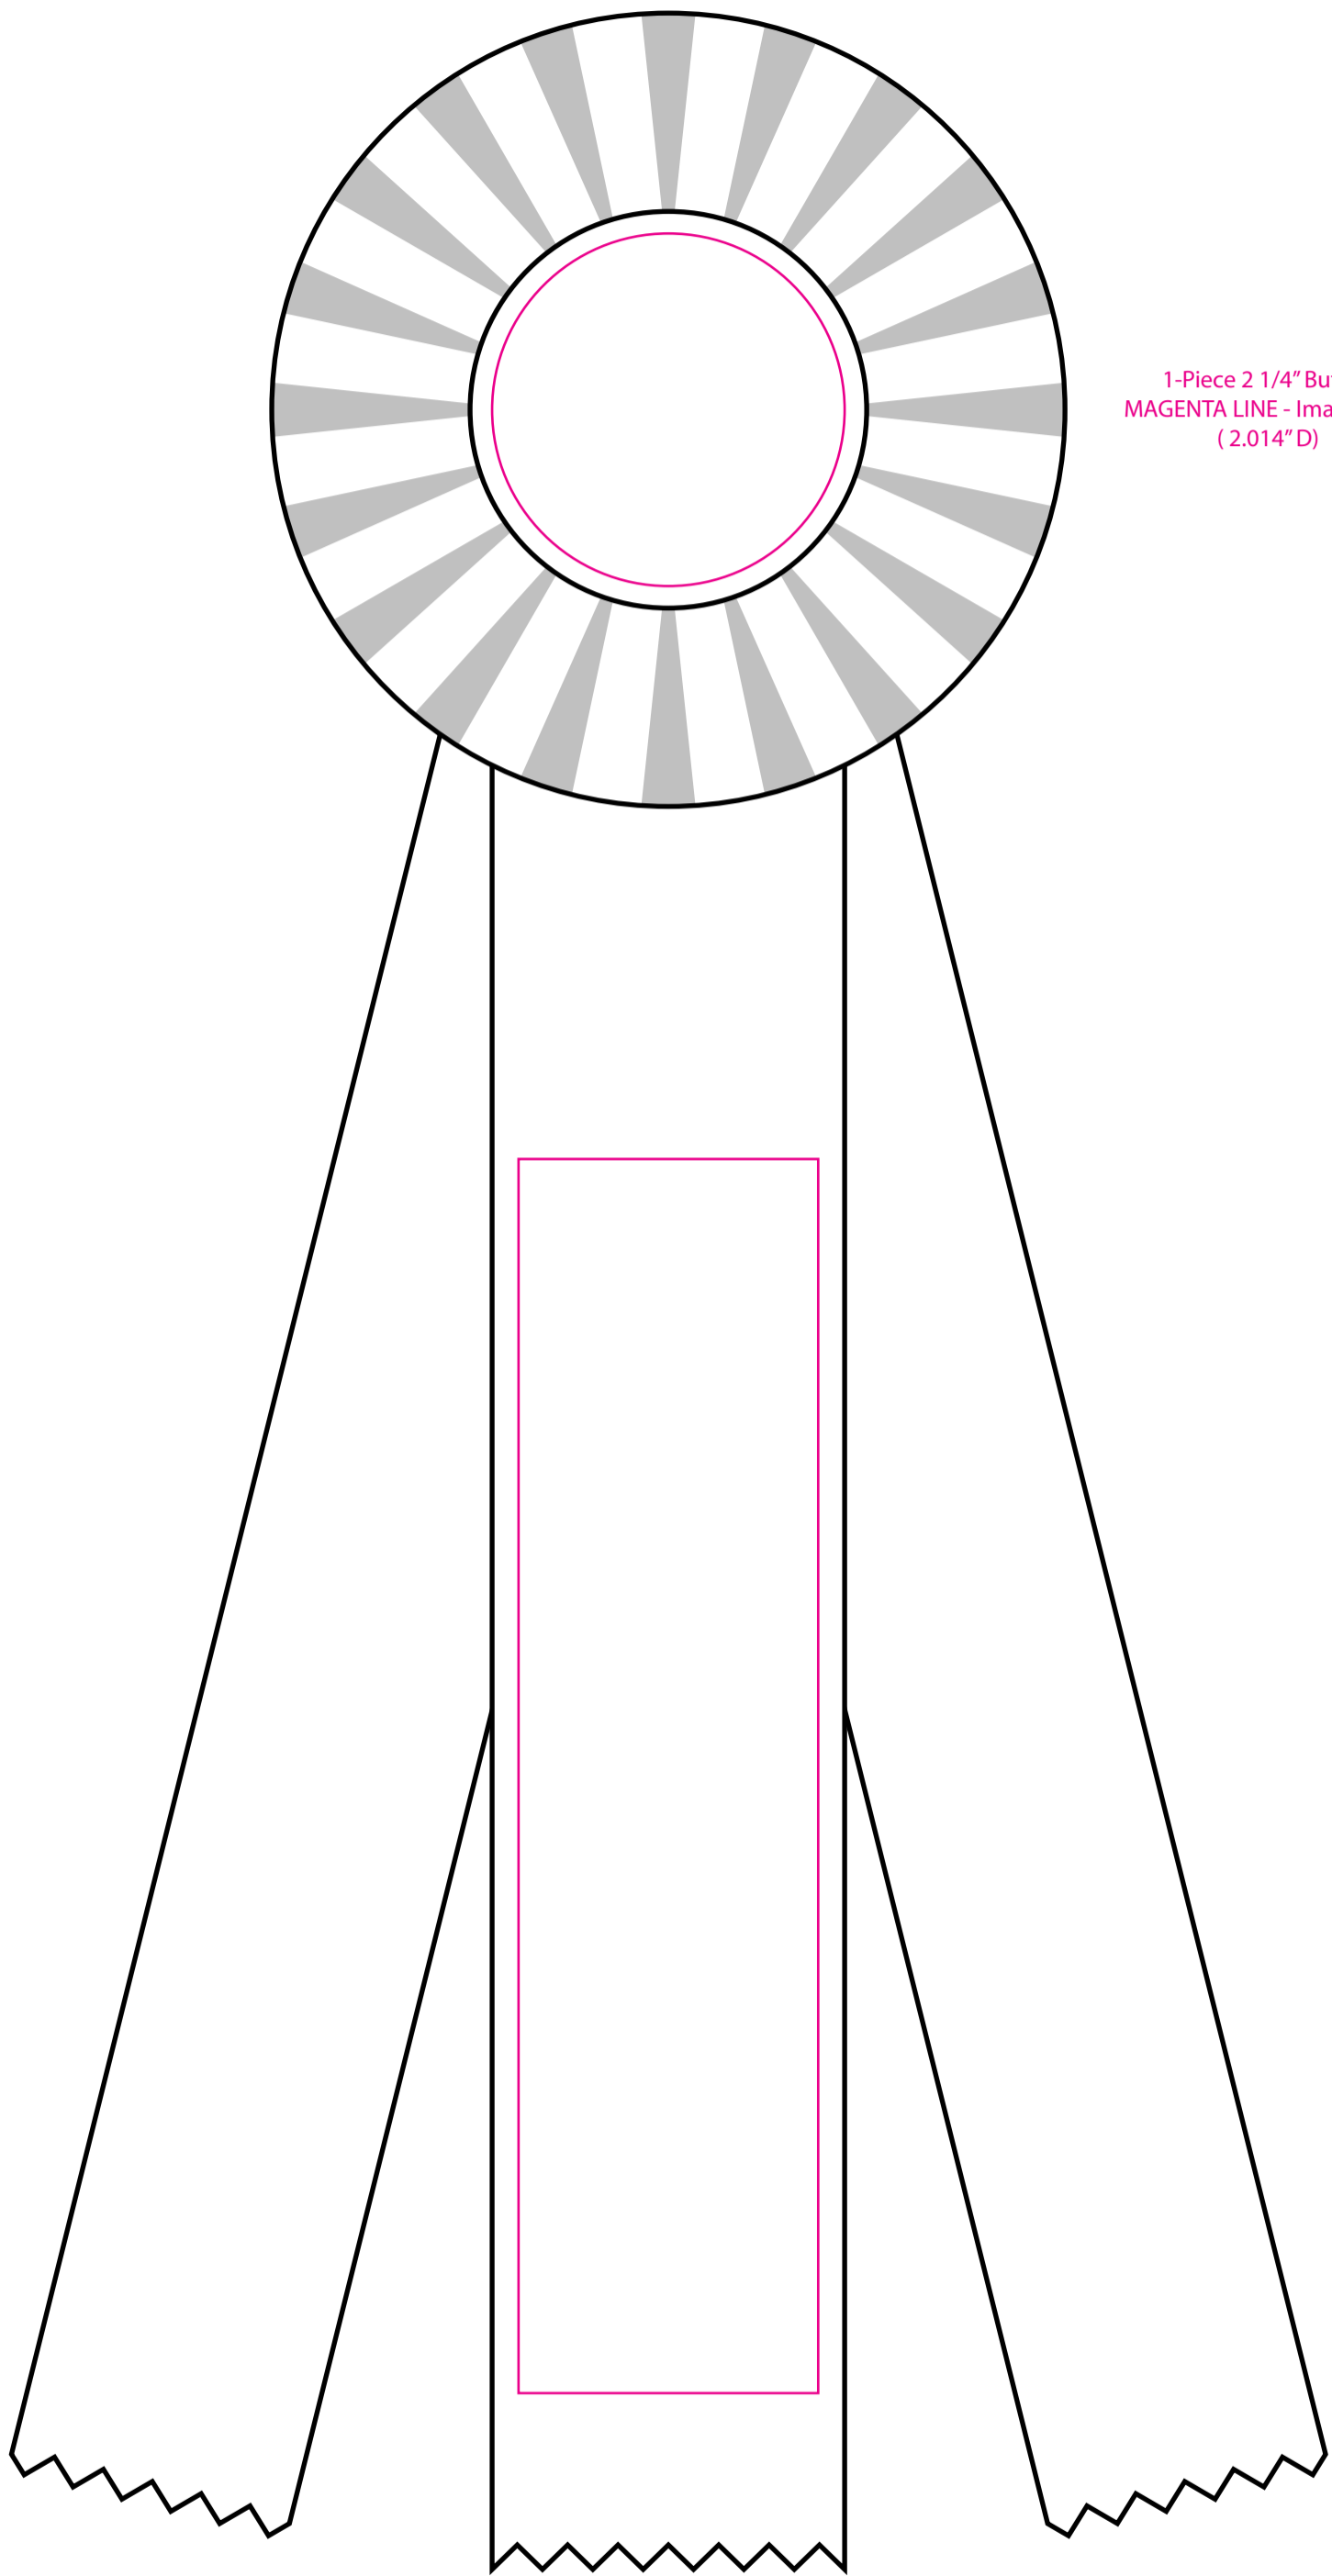

R453-10

4 1/2" Single Rosette 10" Streamers

1-Piece 2 1/4" Button
MAGENTA LINE - Image Area
(2.014" D)

2"W Ribbon Center Streamer
MAGENTA LINE - Image Area
(1.7" x 7")