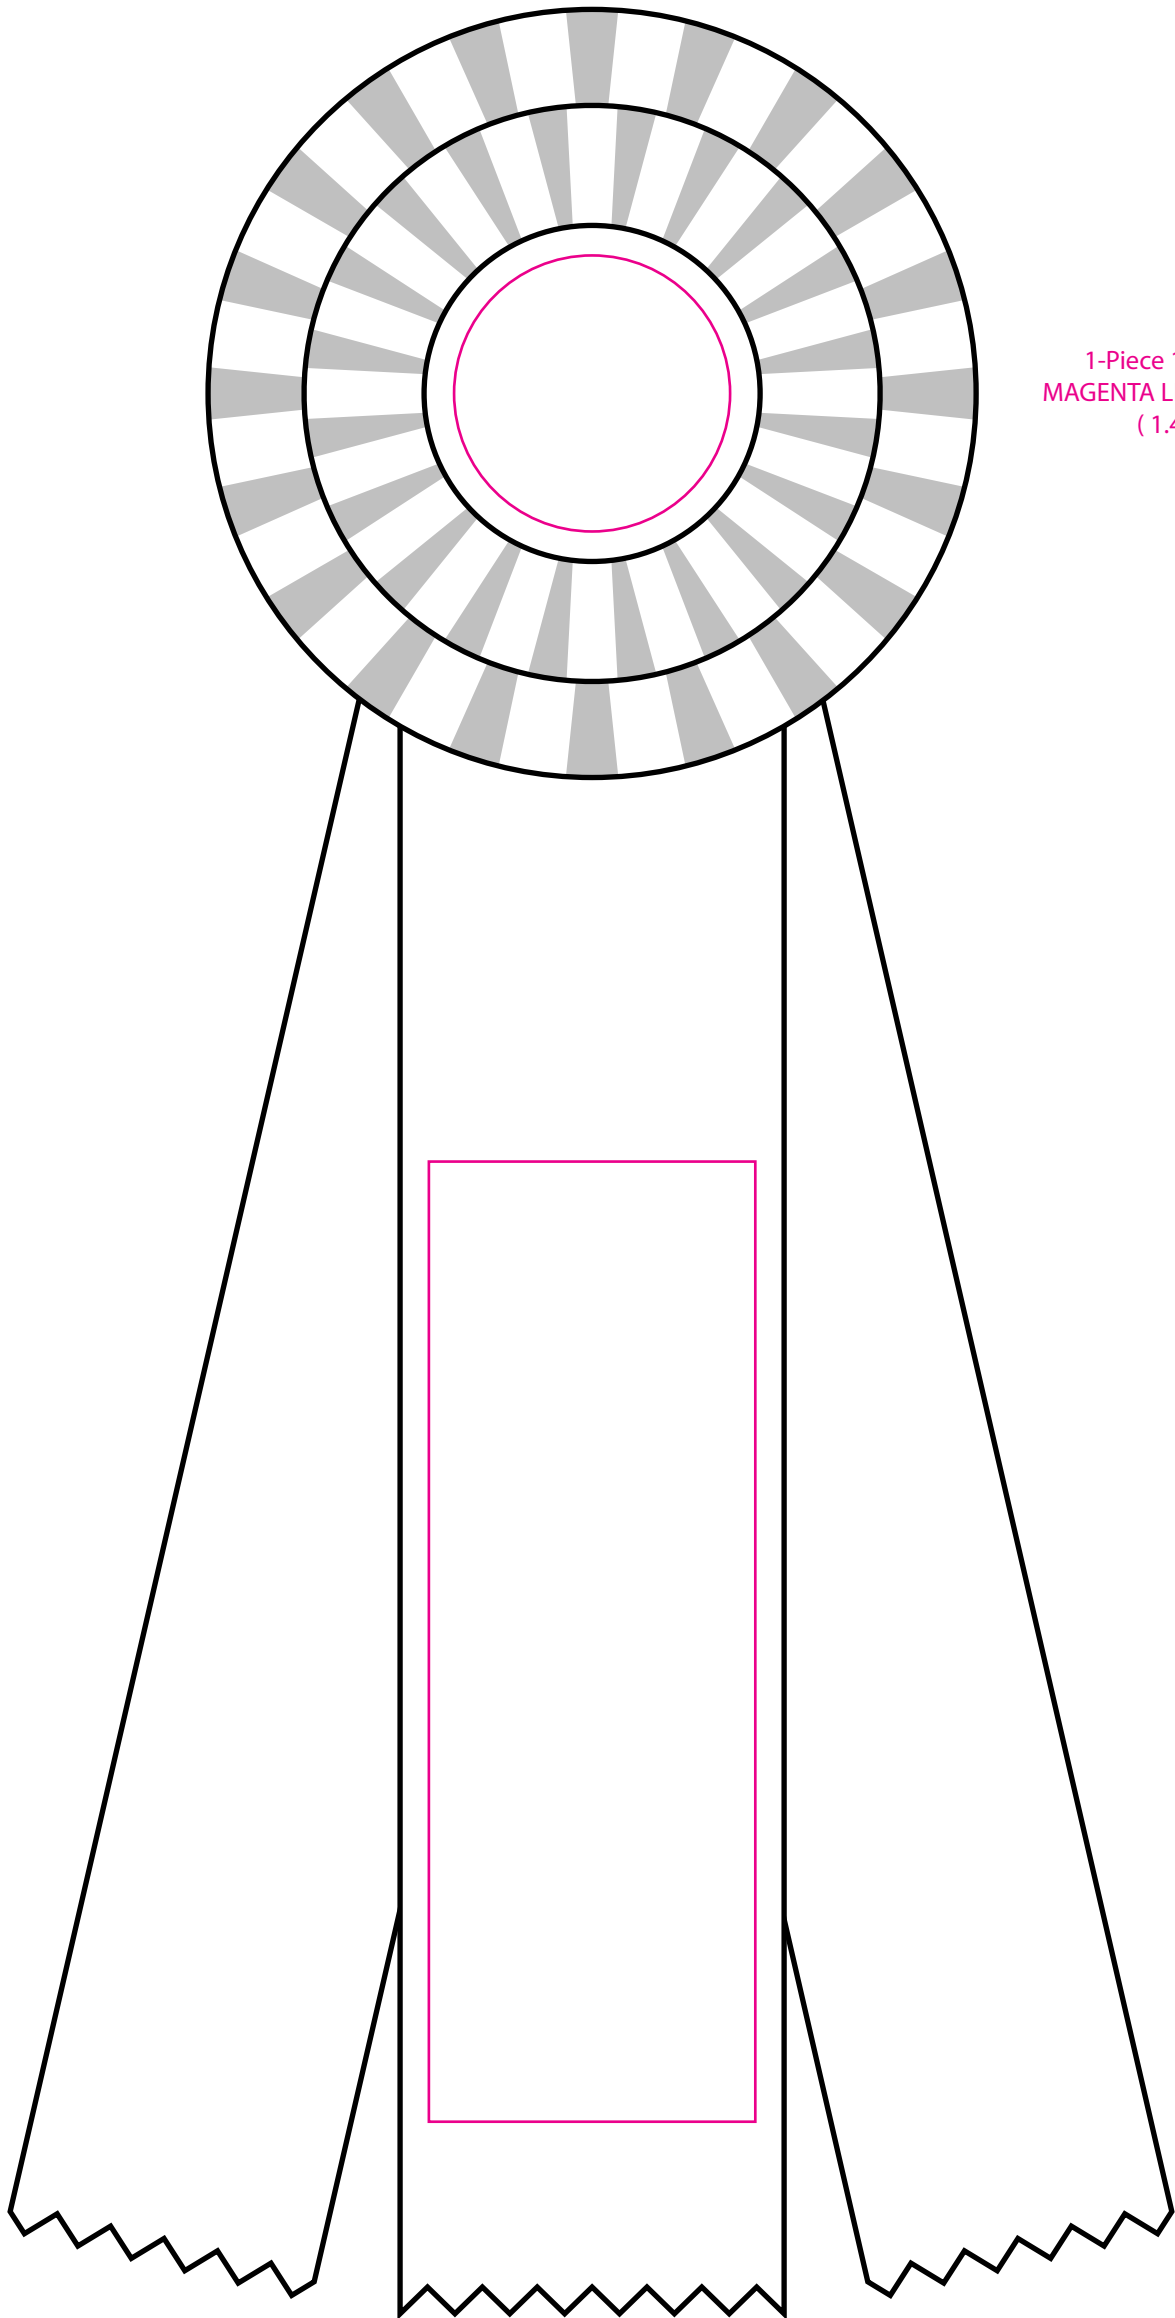

R40R3-8

4" Double Rosette 8" Streamers

1-Piece 1 3/4" Button
MAGENTA LINE - Image Area
(1.4375" D)

2"W Ribbon Center Streamer
MAGENTA LINE - Image Area
(1.7" x 5")