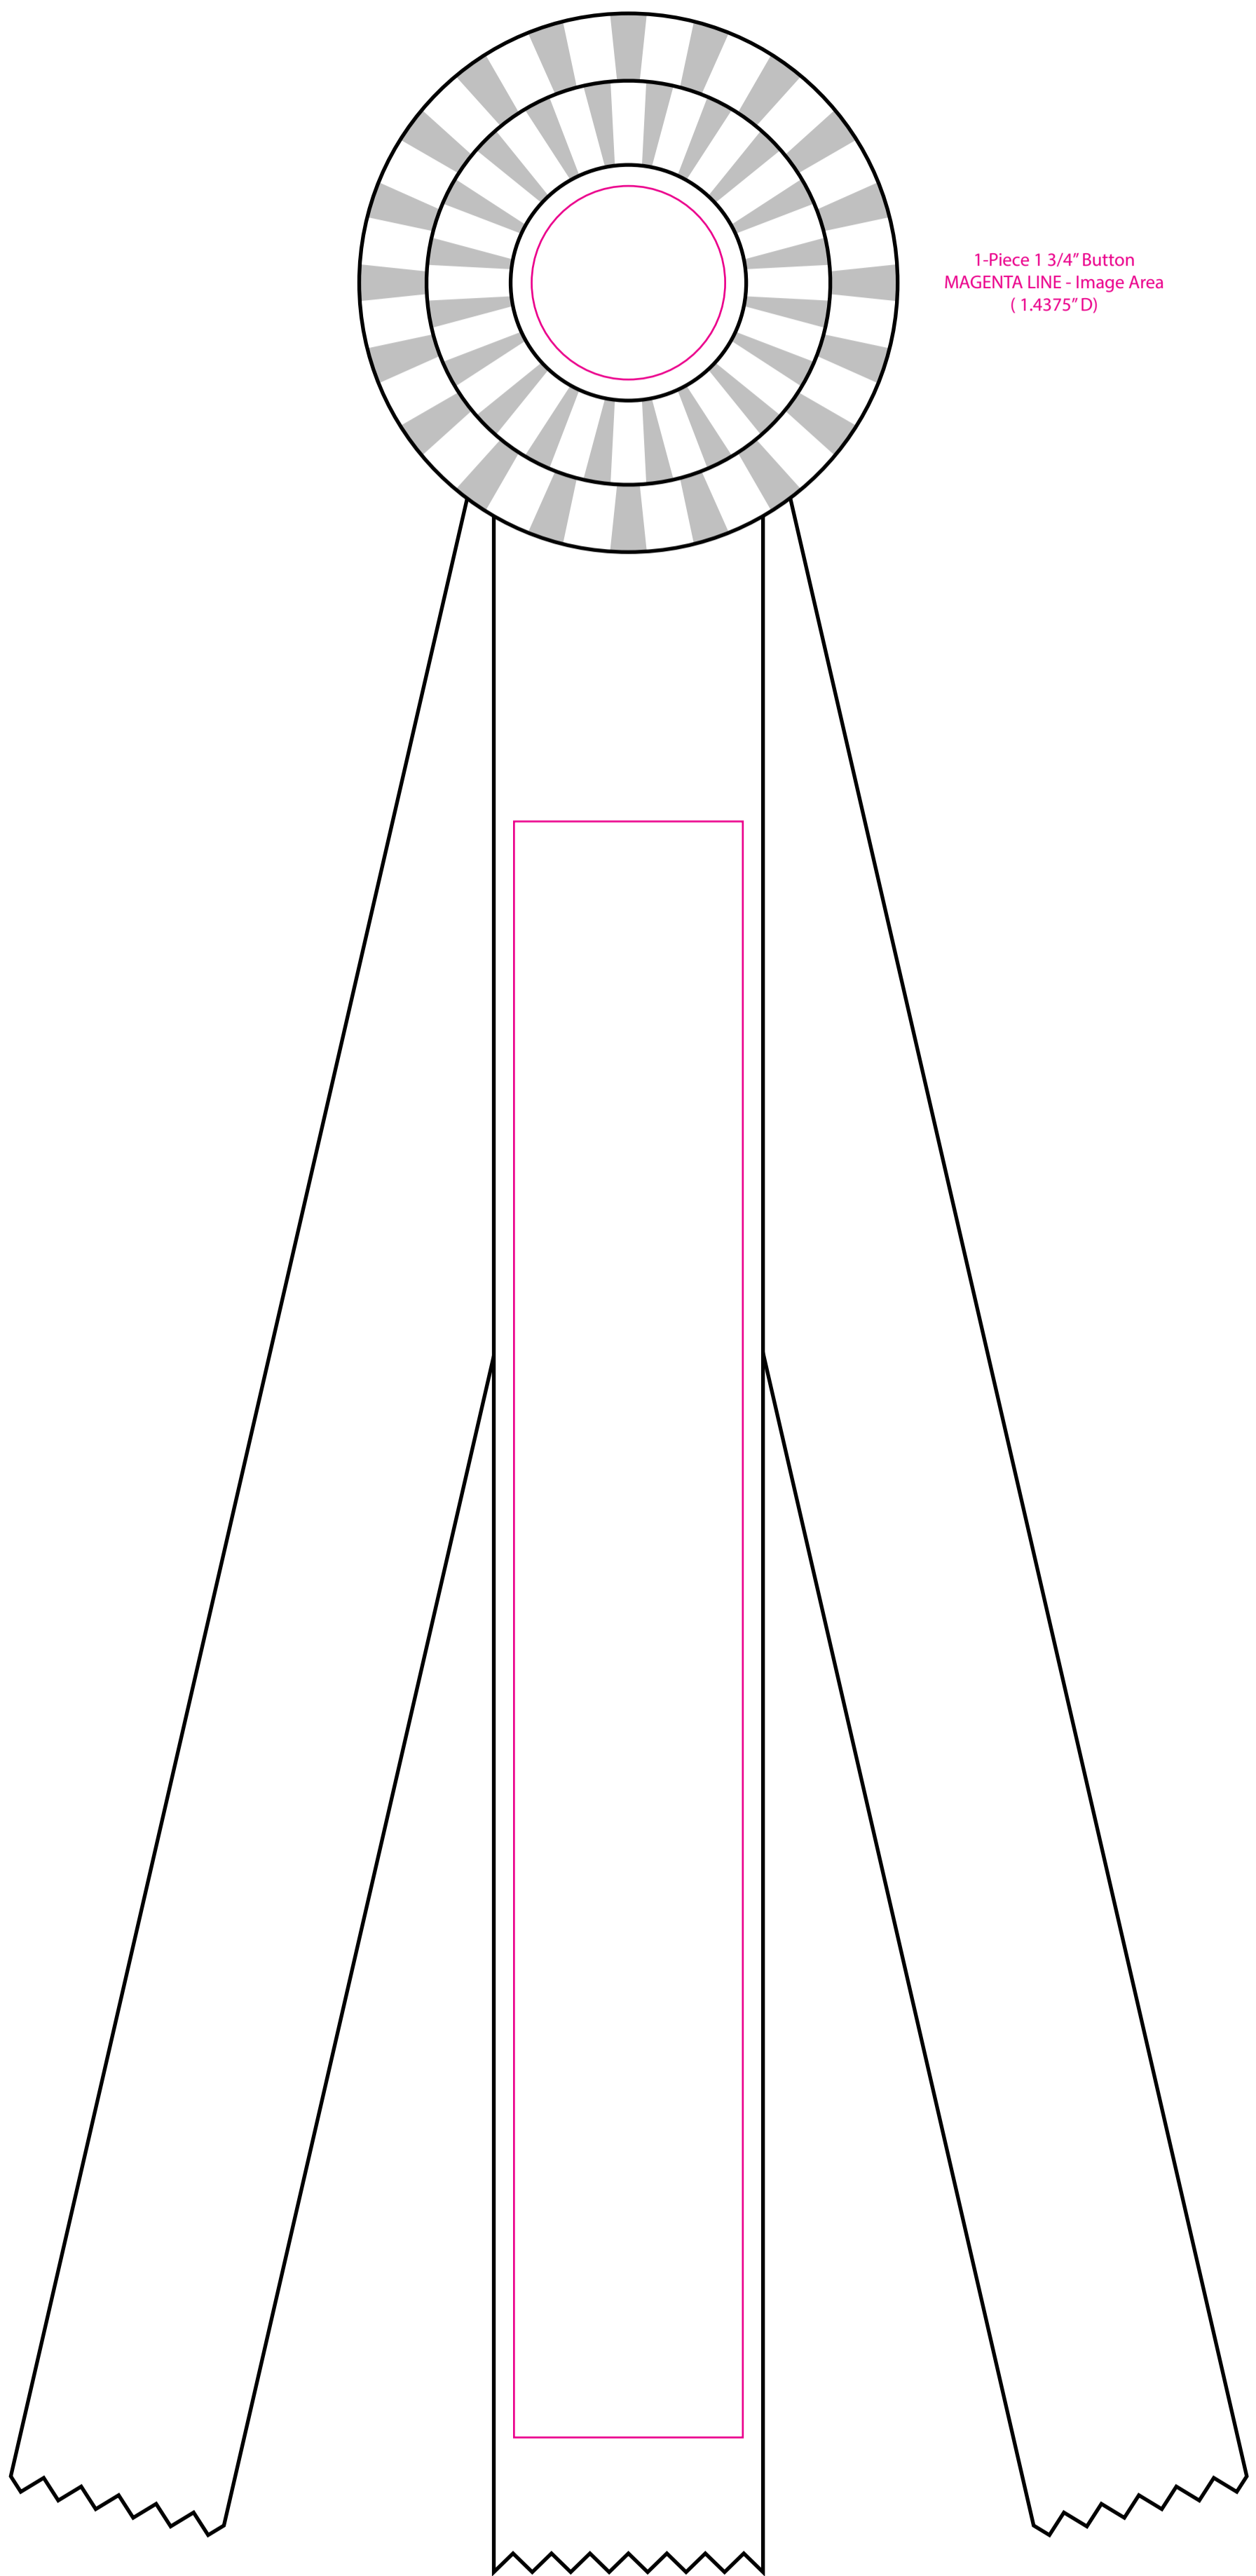

# R40R3-15

## 4" Double Rosette 15" Streamers

1-Piece 1 3/4" Button  
MAGENTA LINE - Image Area  
(1.4375" D)

2"W Ribbon Center Streamer  
MAGENTA LINE - Image Area  
(1.7" x 12")