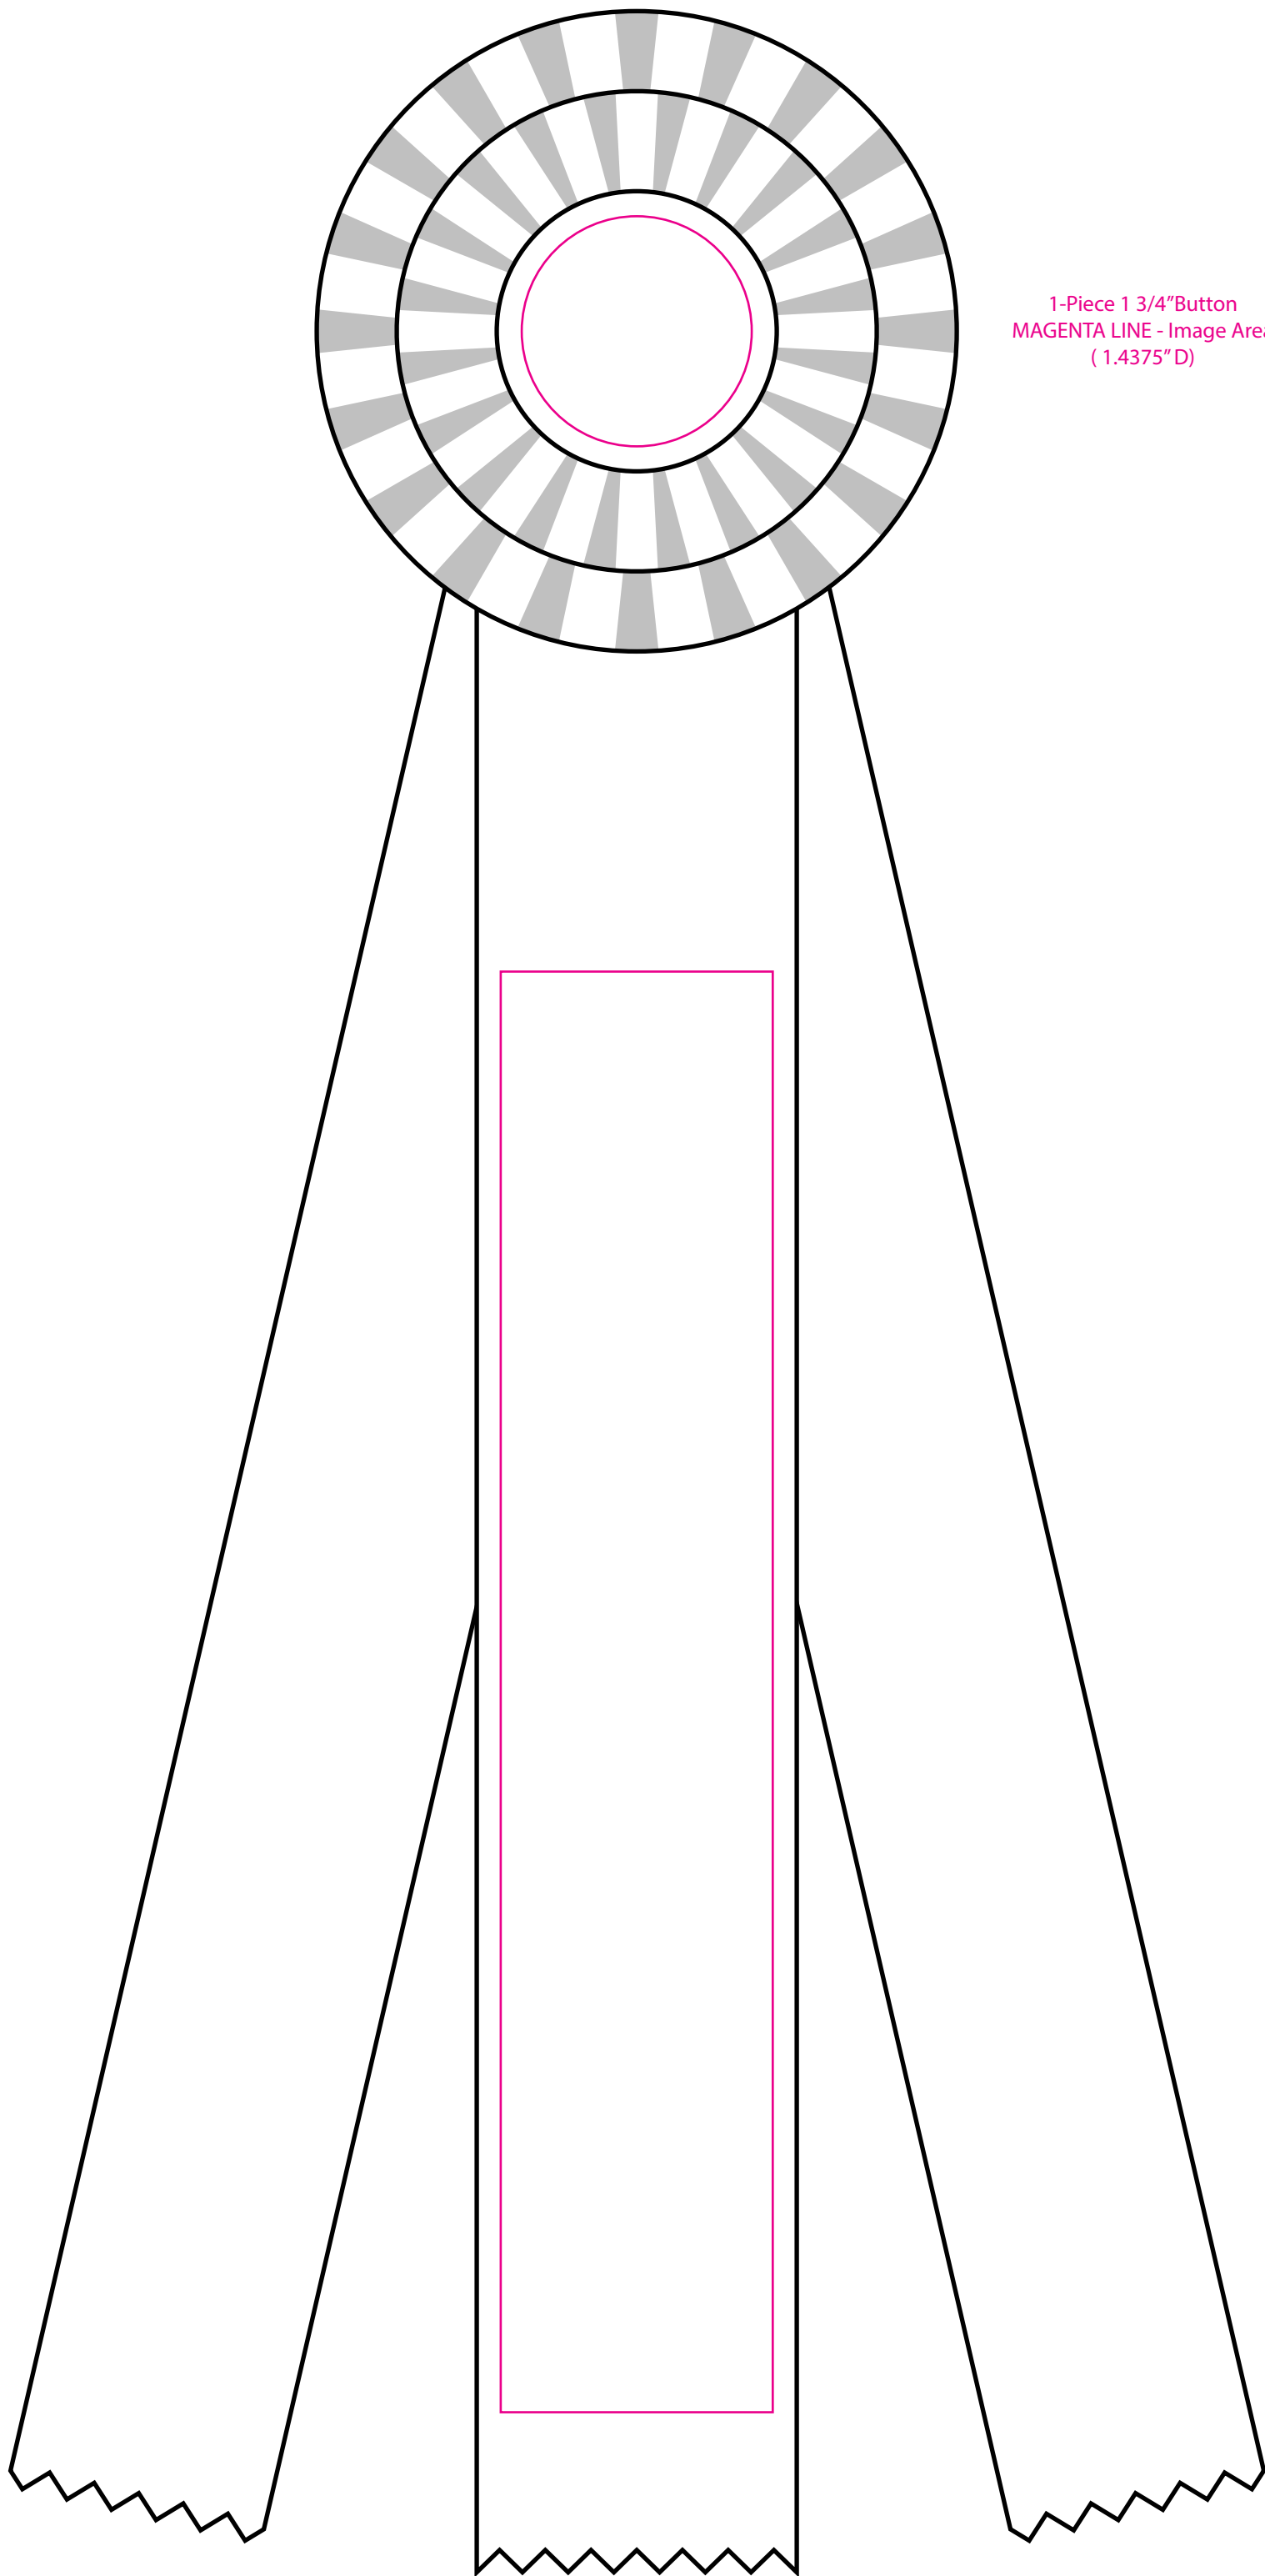

R40R3-12

4" Double Rosette 12" Streamers

1-Piece 1 3/4" Button
MAGENTA LINE - Image Area
(1.4375" D)

2"W Ribbon Center Streamer
MAGENTA LINE - Image Area
(1.7" x 9")