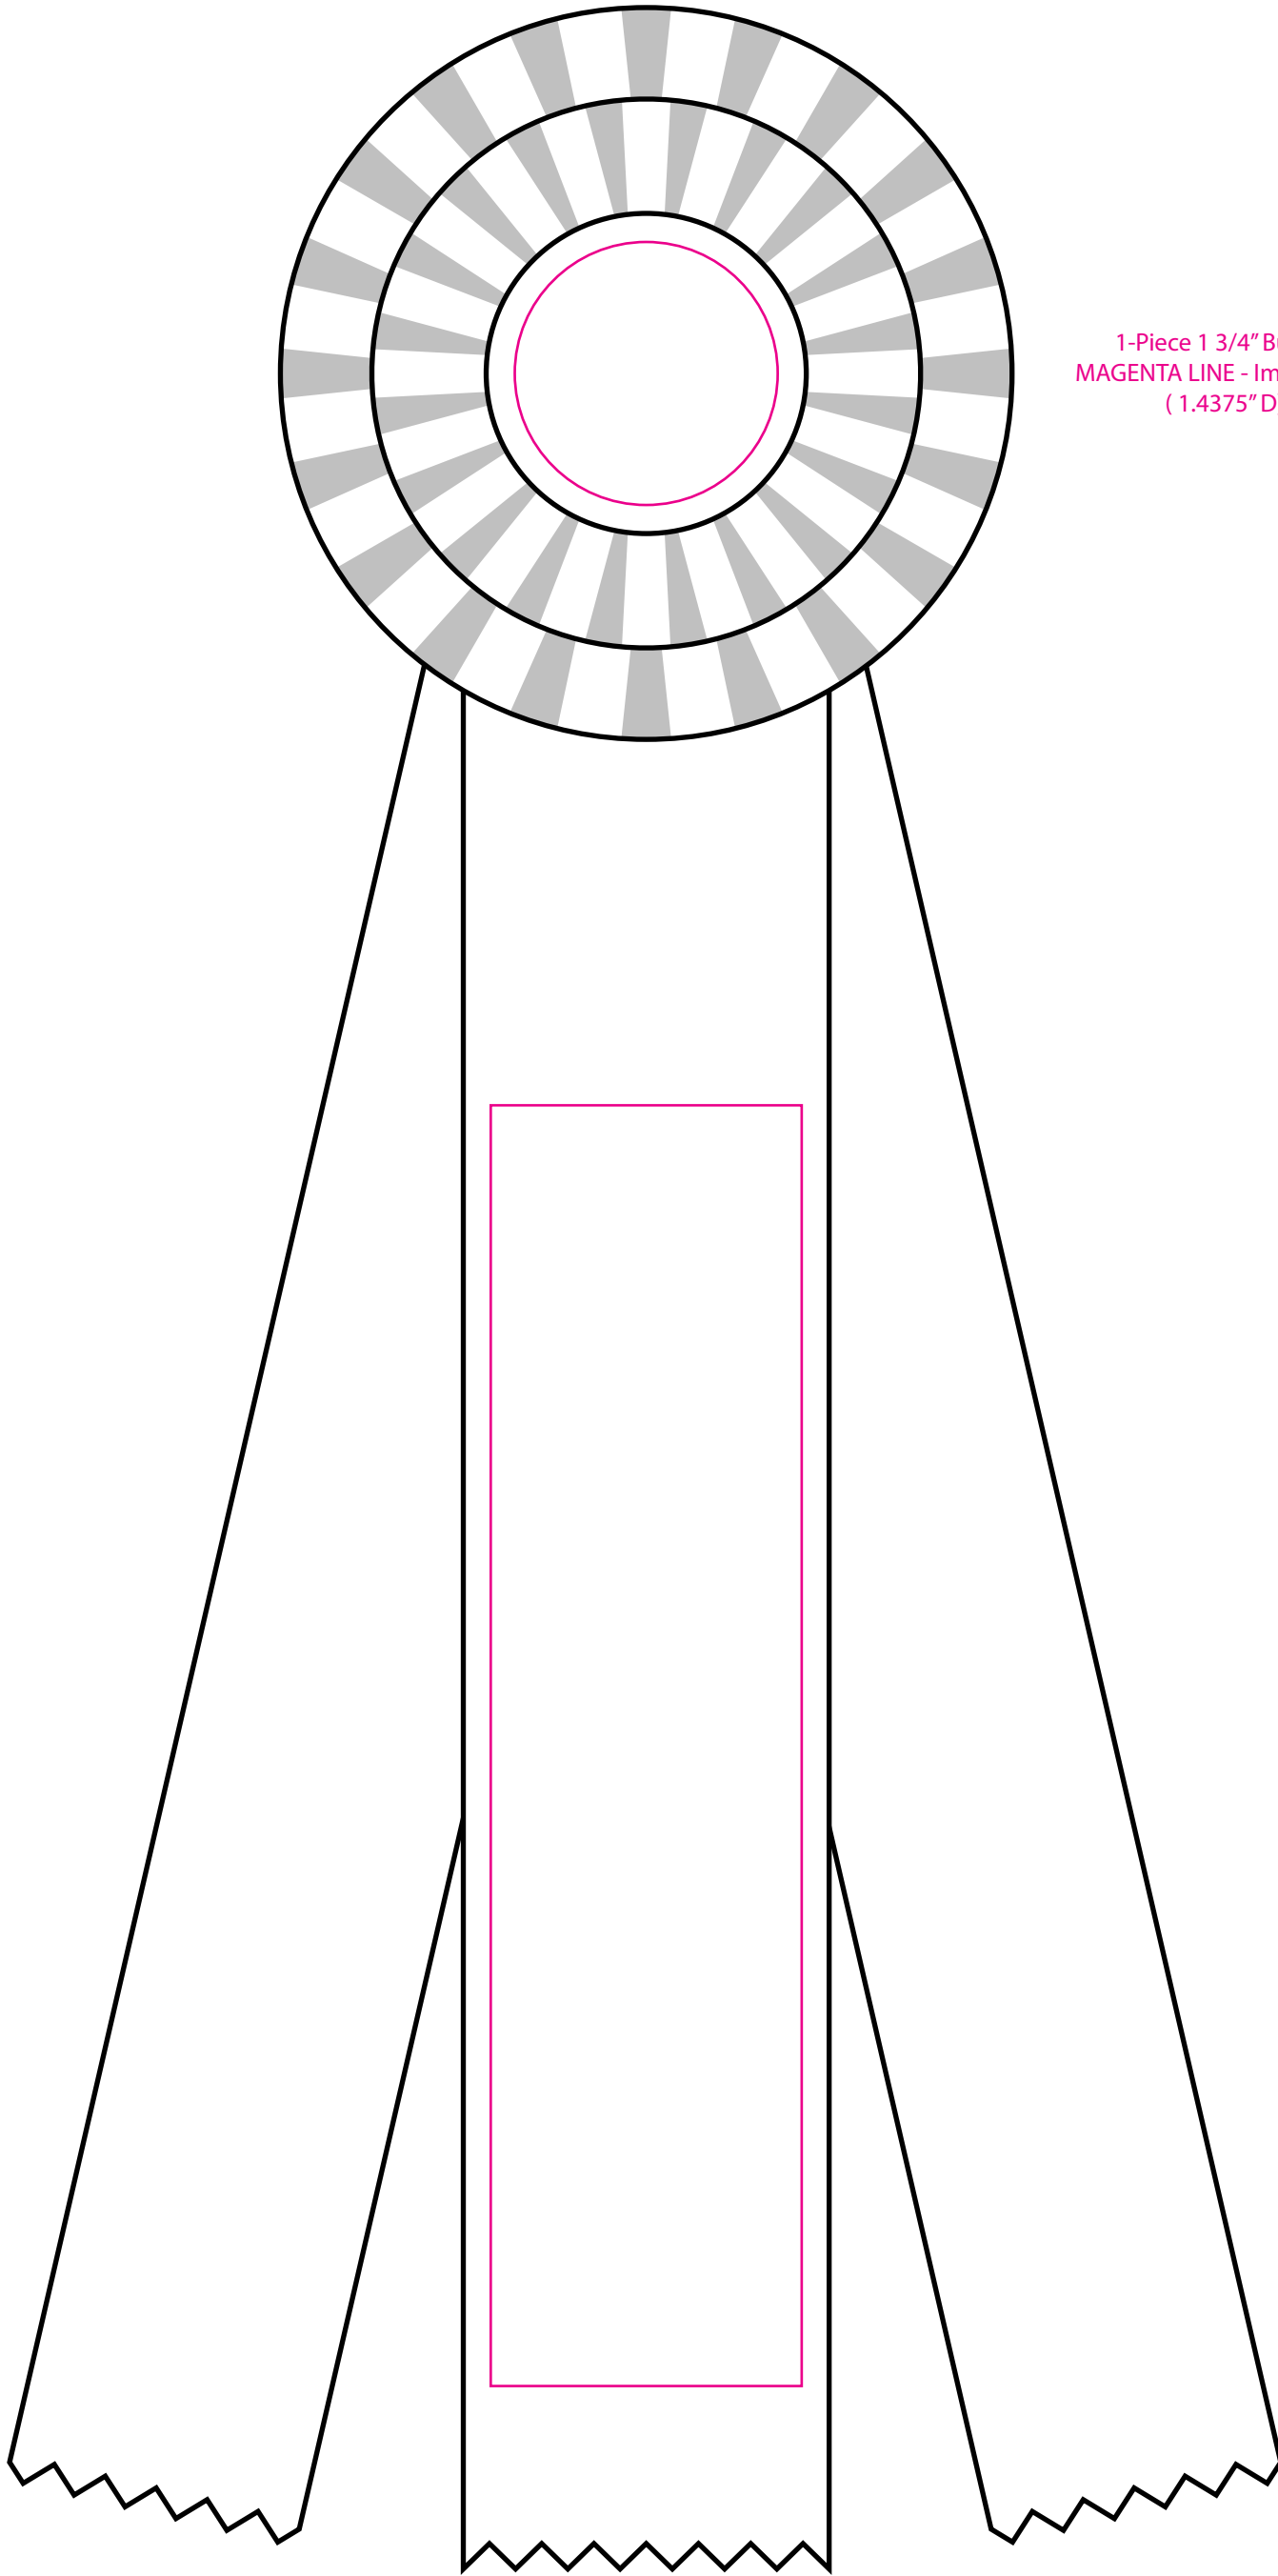

# R40R3-10

## 4" Double Rosette 10" Streamers

1-Piece 1 3/4" Button  
MAGENTA LINE - Image Area  
(1.4375" D)

2"W Ribbon Center Streamer  
MAGENTA LINE - Image Area  
(1.7" x 7")